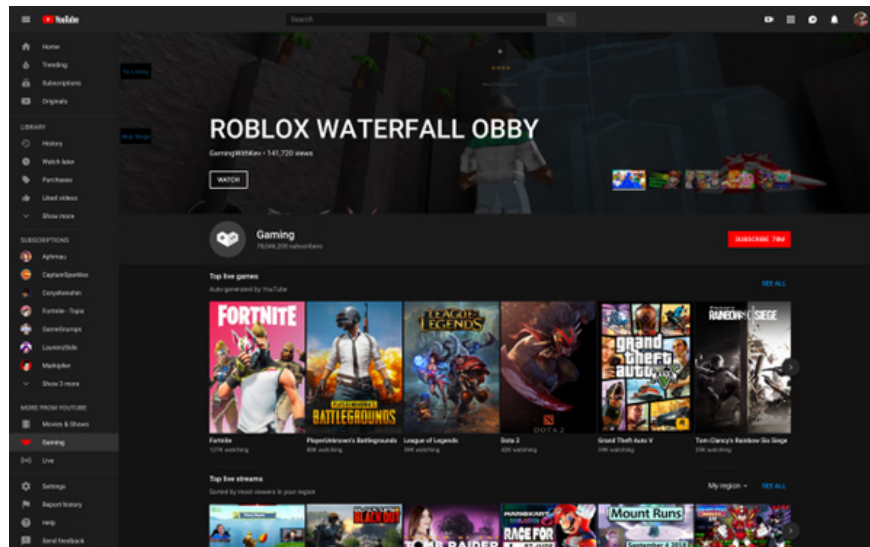

YouTube Gaming application officially closed on May 30

Recently, Google has confirmed that it will officially close the YouTube Gaming application on May 30. The entire platform will be bundled into the YouTube application to create a stronger home for the gaming community on YouTube.

Recently, Google has confirmed that it will officially close the YouTube Gaming application on May 30. The entire platform will be bundled into the YouTube application to create a stronger home for the gaming community on YouTube.

After May 30, when accessing the YouTube Gaming application, users will be redirected to a new channel for games right on YouTube's main application.

Although the YouTube Gaming app is closed, if you still want to see all of your favorite game videos, users can access YouTube's main app at www.youtube.com/gaming.

YouTube Gaming is a platform to stream games with an impressive dark background interface, videos streaming games are arranged according to specific sections and titles. However, this application is not well received by many users.