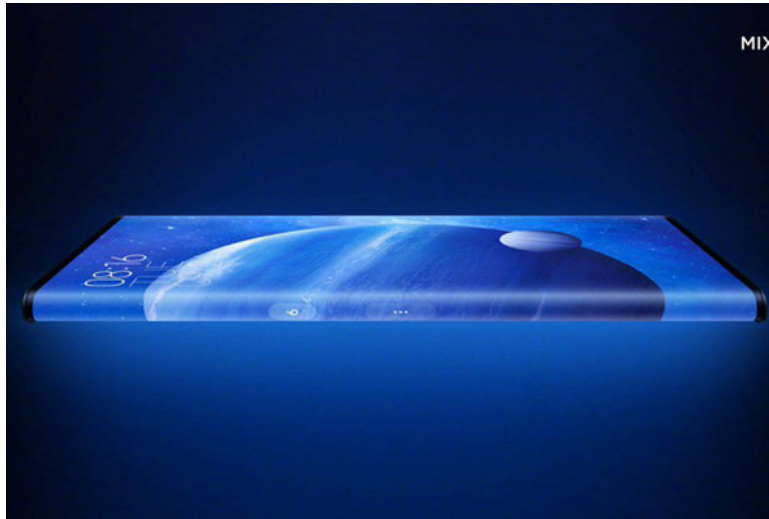

Xiaomi says Mi MIX Alpha is a "smartphone concept". This unimaginable smartphone will only be made in limited quantities and will cost 19,999 yuan (about \$ 2,800).

Mi MIX Alpha has an incredible design, with a screen that spills from front to back and wraps around almost the entire body, leaving only one strip behind to equip the camera assembly, flash and Mi MIX logo.

This special design helps Mi MIX Alpha remove selfie camera. When you need to take a selfie, users will always use the three main cameras of the device and use the rear screen as the viewfinder.

Status icons such as battery, 5G network signal, etc. are displayed on the side.

The cluster of three main cameras of Mi MIX Alpha includes the highest-resolution 108MP camera sensor on Samsung's current smartphone, two 20MP and 12MP secondary cameras.

The rear stripe is made of ceramic and titanium, and then covered with sapphire glass to prevent scratches.