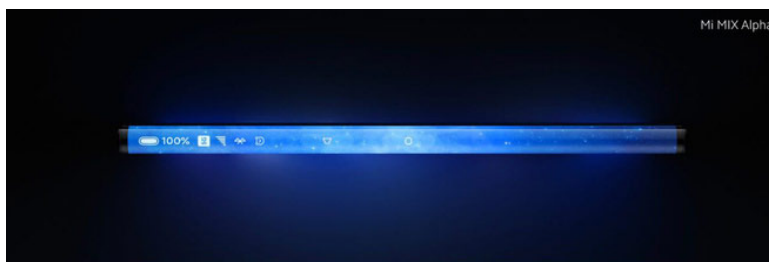

This special design helps Mi MIX Alpha remove selfie camera. When you need to take a selfie, users will always use the three main cameras of the device and use the rear screen as the viewfinder.

Status icons such as battery, 5G network signal, etc. are displayed on the side.

The cluster of three main cameras of Mi MIX Alpha includes the highest-resolution 108MP camera sensor on Samsung's current smartphone, two 20MP and 12MP secondary cameras.

The rear stripe is made of ceramic and titanium, and then covered with sapphire glass to prevent scratches.