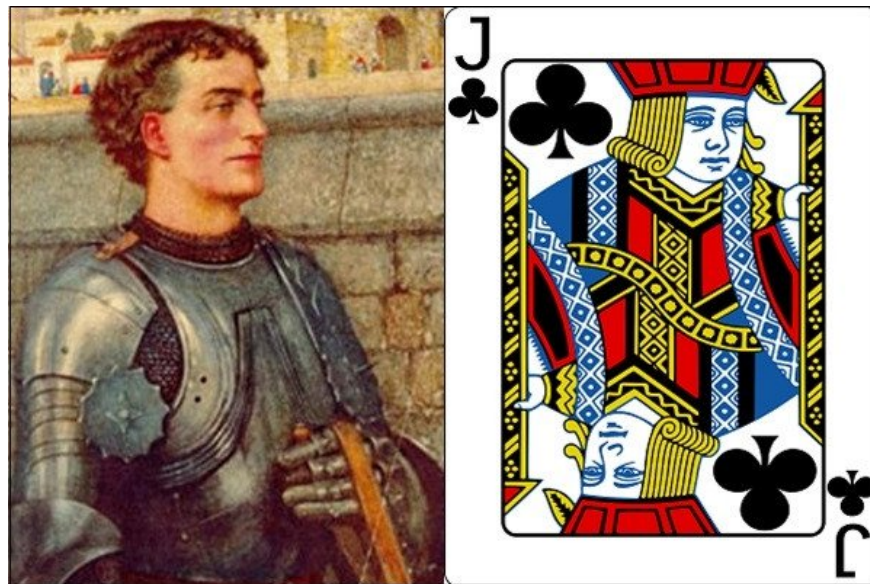

Who are the 12 real characters behind the cards 'J, Q, K' in the West deck?

The deck of cards is a familiar one for many people, but not everyone knows who 12 real historical figures are hidden behind the cards J, Q, and K. The following article will answer that question for us.

The deck of cards is a familiar one for many people, but not everyone knows who 12 real historical figures are hidden behind the cards J, Q, and K. The following article will answer that question for us.

1. Why does the deck of cards have 52 cards?
2. The mysterious message behind 15 world-famous brand logos that few people know about

Military card J

La Hire (1390 - 1443) is the historical figure behind the J card. La Hire is the entourage of King Charles VII le Victorieux and is also an effective assistant of the saint Jeanne d 'Arc.

Military card J clove

Military card J is the image of the knight Lancelot - one of the most talented heroes of King Arthur but fell in love with the queen.

When this love affair was discovered, King Arthur executed the queen, but Lancelot stormed her and became a rival to the king.