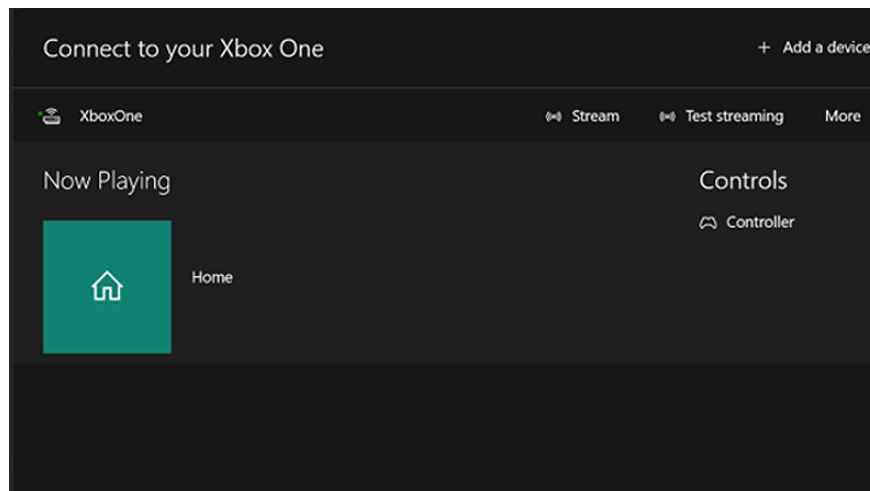

3. Do this on your Xbox console > Click Enable Play to stream
4. Do this on the Xbox App > Click Allow connections from all devices or Only from signed- in Xbox profiles on the Xbox console. Incompletely **signed-in Xbox** profiles will not be recognized.

How to connect Windows 10 PC to Xbox One:

After ensuring the correct settings on your Xbox console, you need to establish a connection from your Windows 10 PC to your Xbox One console via the Xbox Console Companion app on your PC:

1. On PC open Xbox Console Companion
2. Select connection from the left panel
3. Xbox Console Companion will scan your home Wi-Fi for available Xbox One devices. Click the name of your console to complete the connection.

After completing the selection to connect to the game console, the display will change to add connected display command buttons, new options features such as: streaming, power and remote media control.

Xbox Console Companion is a long-standing feature at Microsoft but has not been widely developed and fully exploited. This article describes the basics of **what the Xbox Console Companion application is** and its outstanding features. Hopefully, it has helped readers grasp the basic information so that they can choose the best supporting applications for their Xbox experience.

Need more advice on hardware, computer tips, PC Gaming electronic components, Xbox handheld game consoles, Xbox 360, **Xbox Series X**, etc., please contact **TipsMake** today to receive the best advice and support from our team of technicians: Hotline: 1900.1903

You finished reading the article "**What is Xbox console companion? How to install the app**" edited by the [TipsMake](#) team. We hope this article has provided you with many useful tech tips and tricks. You can search for similar articles on tips and guides. Thank you for reading and for following us regularly.