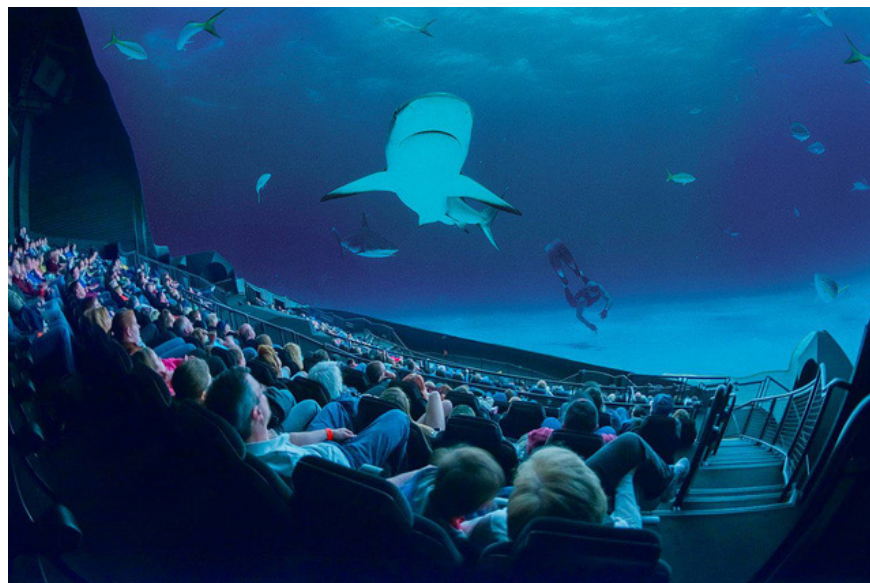

3. The most advanced IMAX technologies available today

IMAX technology is constantly evolving, so far there have been many new enhancements that enhance the viewer experience. And one of the things that makes it so interesting is:

1. Dome projection technology (Dome): Allows images to surround the viewer's view.
2. 3D technology: IMAX incorporates polarized and shutter LCD glasses to show vivid 3D movies.
3. High-end audio system: IMAX uses a 6-channel sound system, in some cinemas you can also wear headphones with 2 special audio channels.
4. Digital Remastering: IMAX DMR converts the 35 mm format to digital with high resolution, then splits the important elements in the image to create quality and clearer original images.
5. 48 frames per second: Double the standard frame and significantly increase the image detail.