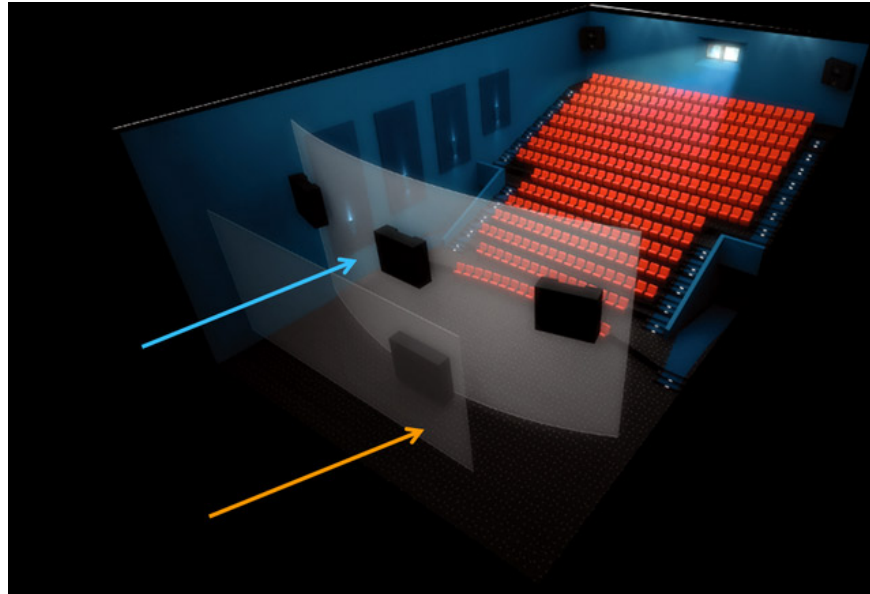

Segments recorded by IMAX cameras will expand to cover the entire screen, allowing viewers to see more images than usual by about 40% with sharpness. In addition, the increased frame rate is also a highlight. Movies shot with the IMAX have 48 frames per second, instead of the traditional 24 frames per second, increasing the 'smoothness', the 'smoothness' of images and details to the maximum.

## 2. IMAX formats

There are many different IMAX formats, including GT, SR, MPX and Digital. IMAX theaters tend to be smaller, the first GT launched in 1970 is the largest, SR launched in 1998 is smaller, MPX 2004 is a bit smaller and finally Digital - The smallest type is also the most popular type. The current.

IMAX standards are also available in many versions and are now popular with:

1. IMAX dome (IMAX dome): The largest IMAX theater, this theater has a spherical screen, covering the entire theater and its diameter can be up to 30m.
2. IMAX theater theater: Some of these IMAX theaters you can see already are IMAX Krungsri Thailand and IMAX Mall Of Asia in the Philippines, with a screen height of about 30m.
3. IMAX Digital Cinema: Smallest IMAX theater. It is small but its screen is 22m x 16m high.