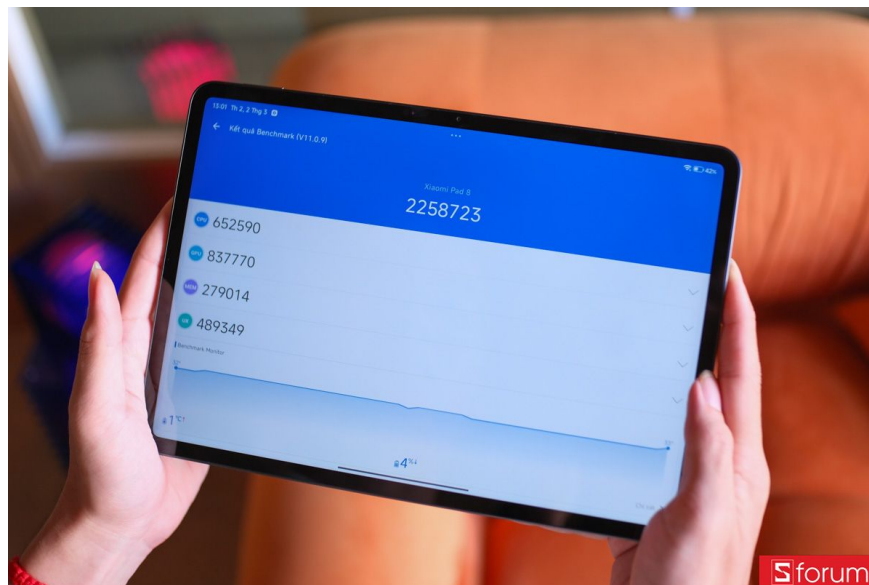

What is the AnTuTu score for the Xiaomi Pad 8? Overall, its performance is impressive.

With the launch of the Xiaomi Pad 8, the AnTuTu score has become the most anticipated performance benchmark, helping to position the device's power on the technology map.

When a flagship tablet like the Xiaomi Pad 8 is launched, the AnTuTu score becomes the most anticipated performance benchmark, helping to position the device's power on the technology map.

From the moment the first results were released, the Xiaomi Pad 8 quickly set a new standard, making a strong impression with its superior performance compared to most current Android tablets. In this article, let's analyze each number in the Xiaomi Pad 8 AnTuTu benchmark test to see if it's a worthwhile investment in 2026.

When combined with a high refresh rate display, every swipe, tap, and scroll is almost instantaneous. The operating system's transition effects are seamless and fluid, creating a premium and modern feel for the entire user interface.