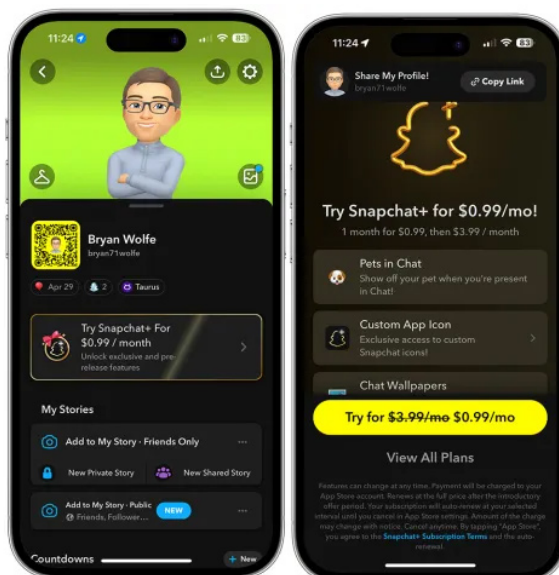

Snapchat is a messaging application that 'hardly' updates many new features and extremely interesting content, like Snapchat Planets, for example.

What is Snapchat Planets?

When you sign up for Snapchat Plus, you'll see a gold-ringed Best Friend badge on your friend's profile. This badge shows whether they're in the top eight friends you message or chat with.

You can see which planet you're on in their Snapchat Planets by tapping the badge. Each planet represents a different position in the list of Close Friends.

Snapchat Planets order and meaning

You can imagine you are the Sun. The person you interact with the most on Snapchat is represented by the planet Mercury (Mercury), closest to the Sun in real life and then gradually to the other planet in order from closest to furthest: Venus (Venus), Earth (Earth), Mars (Mars), Jupiter (Jupiter), Saturn (Saturn), Uranus (Uranus) and Neptune (Neptune).

Mercury	
Venus	
Earth	
Mars	

How to sign up for Snapchat Planets

First, you need to sign up for Snapchat Plus for your account. Once you become a Snapchat Plus member, you must enable the Snapchat Planets feature. Then go to the Snapchat Plus feature management page and turn on Snapchat Planets.