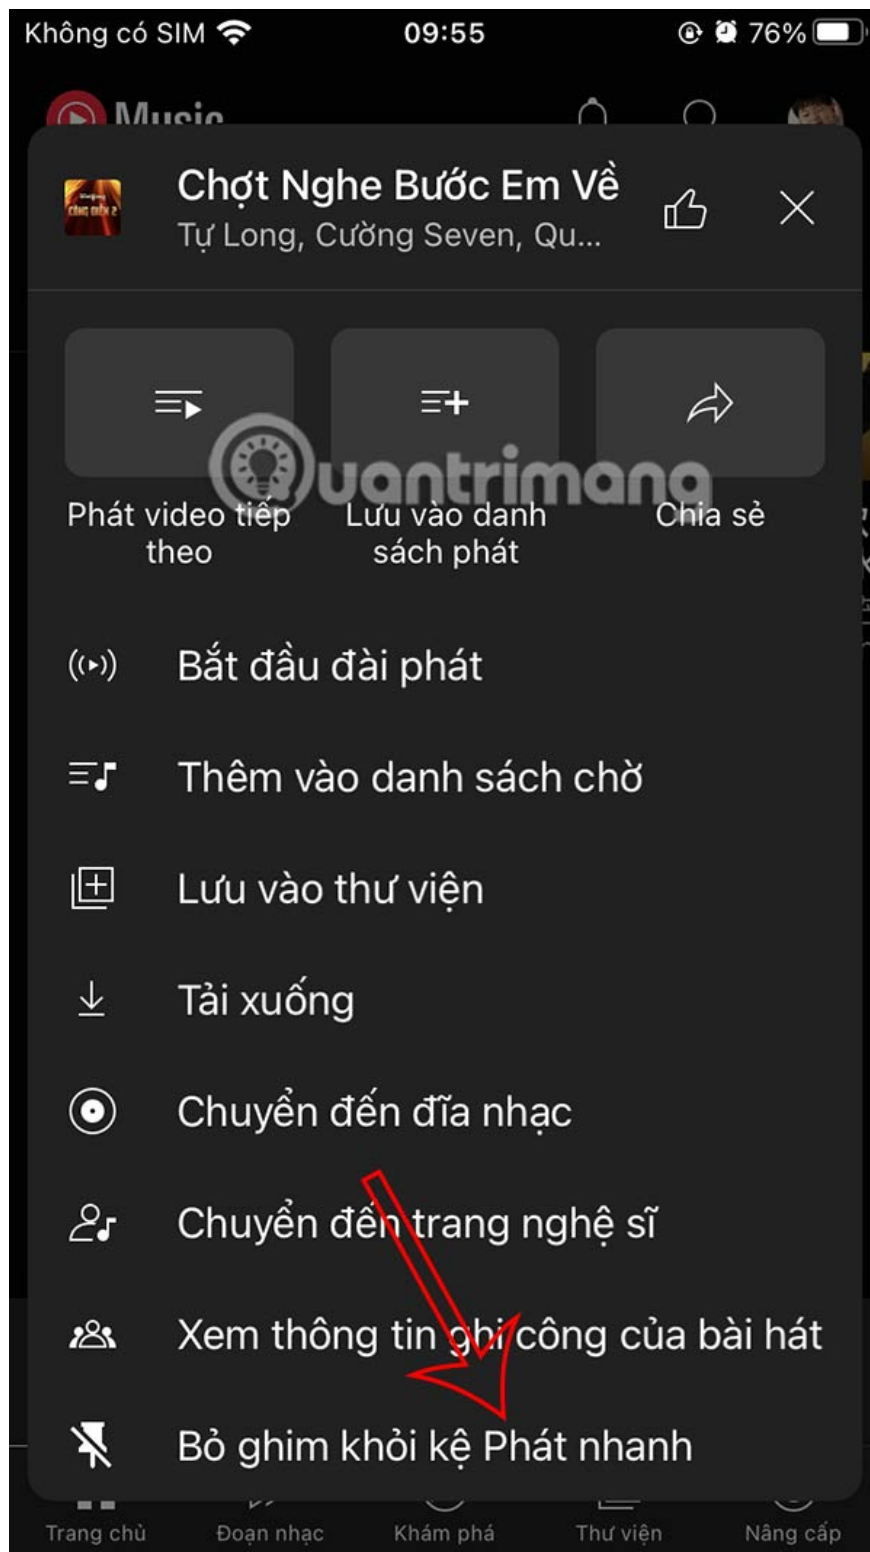

What is Quick Play on YouTube Music?

YouTube Music has just launched the Pin to Speed ??Dial feature, which gives you instant access to the content you like right from the app's Home page.

YouTube Music has just launched a new feature called Pin to Speed ??Dial, which allows you to access your favorite content right from the Home page of the app. Here's how to use the Quick Play feature on YouTube Music.

Users can pin any song, album, playlist, radio station, or video to the Quick Play widget of the Home tab.

How to use the Quick Play shelf on YouTube Music

Step 1:

Find the song, video, or content you want to pin. Then tap **the 3-dot icon** in the top right corner. Show options below, tap **Pin to Quick Play shelf** in the menu that appears. Continue with other content you want to pin.

Lưu

TIẾP THEO

LỜI NHẠC

LIÊN QUAN

Step 2:

To see the pinned items, click on **the Home page** and you will immediately see **the Quick Play item** with the content you have pinned. Songs or content will have a pushpin icon in the thumbnail of the content.

Step 3:

If you want to **remove pinned content from the** YouTube Music Quick Play shelf, tap and hold the content and **select Unpin from Quick Play shelf** .

You finished reading the article "**What is Quick Play on YouTube Music?**" edited by the [TipsMake](#) team. We hope this article has provided you with many useful tech tips and tricks. You can search for similar articles on tips and guides. Thank you for reading and for following us regularly.