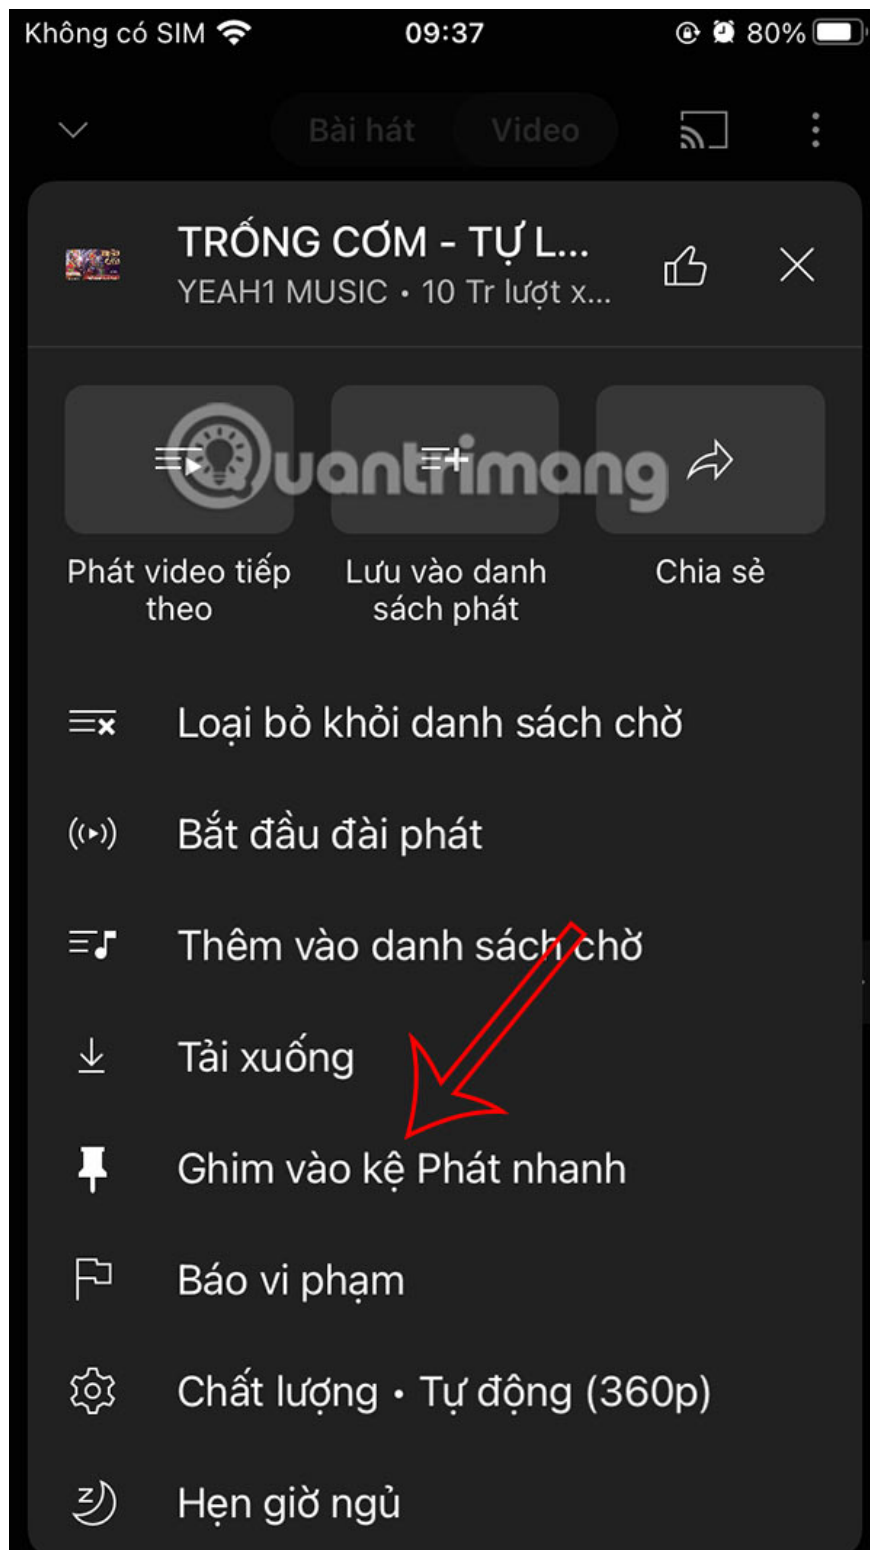

What is Quick Play on YouTube Music?

YouTube Music has just launched the Pin to Speed ??Dial feature, which gives you instant access to the content you like right from the app's Home page.

YouTube Music has just launched a new feature called Pin to Speed ??Dial, which allows you to access your favorite content right from the Home page of the app. Here's how to use the Quick Play feature on YouTube Music.

What is the Quick Play shelf on YouTube Music?

The Quick Play Shelf is a YouTube Music feature that lets you customize the Quick Play widget accessible from the Home tab. This feature lets you pin your favorite music to the Home tab, giving you quick access to songs, playlists, or albums you like.

Users can pin any song, album, playlist, radio station, or video to the Quick Play widget of the Home tab.

How to use the Quick Play shelf on YouTube Music

Step 1:

Find the song, video, or content you want to pin. Then tap **the 3-dot icon** in the top right corner. Show options below, tap **Pin to Quick Play shelf** in the menu that appears. Continue with other content you want to pin.

Lưu

TIẾP THEO

LỜI NHẠC

LIÊN QUAN

Step 2:

To see the pinned items, click on **the Home page** and you will immediately see **the Quick Play item** with the content you have pinned. Songs or content will have a pushpin icon in the thumbnail of the content.