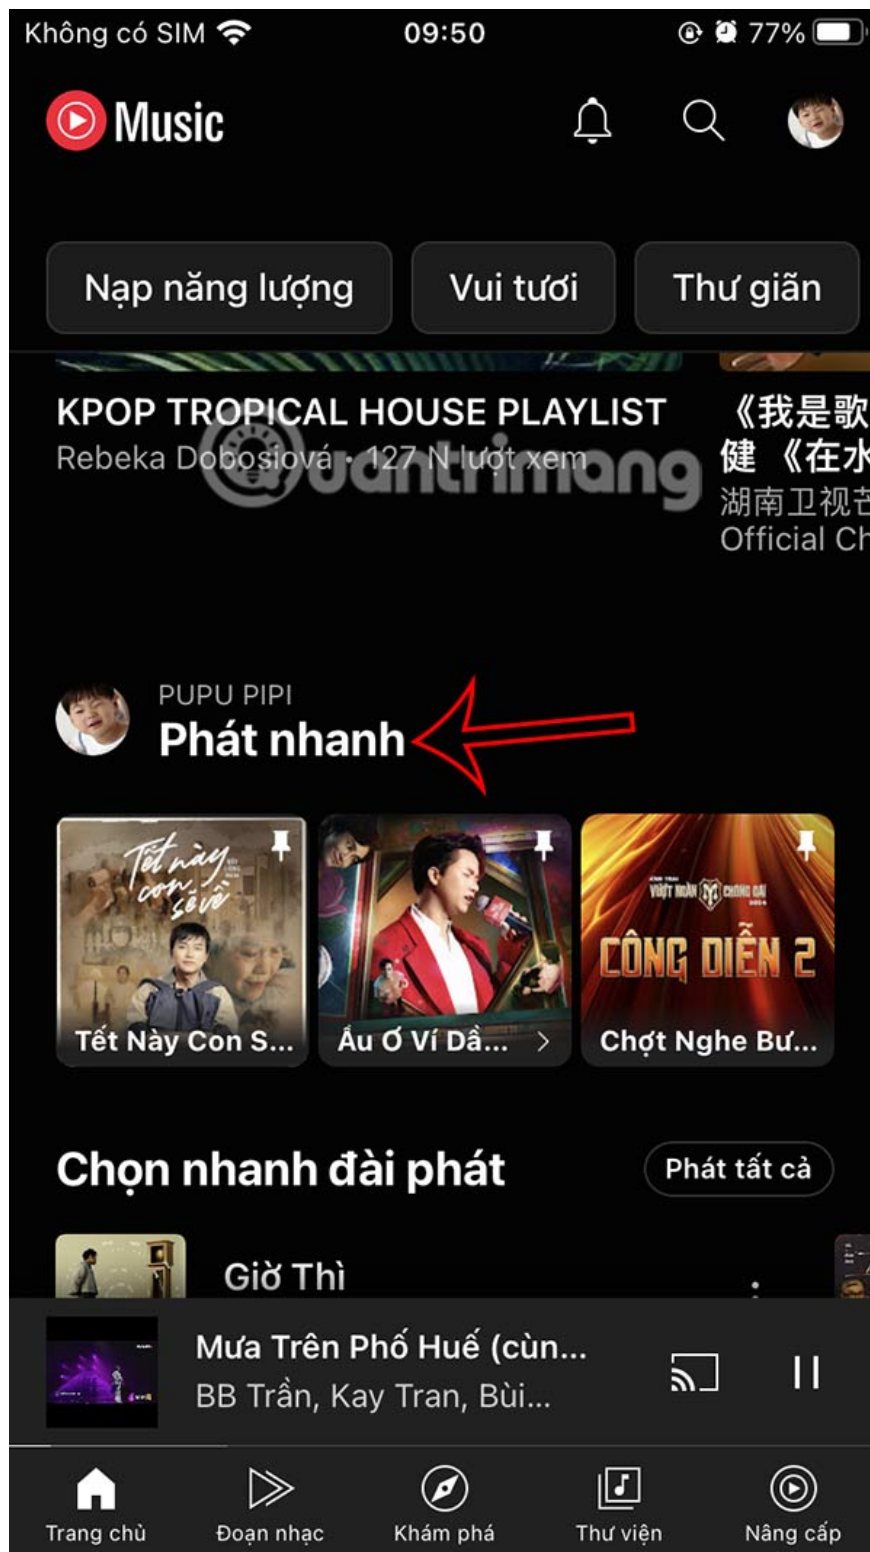

Users can pin any song, album, playlist, radio station, or video to the Quick Play widget of the Home tab.

How to use the Quick Play shelf on YouTube Music

Step 1:

Find the song, video, or content you want to pin. Then tap **the 3-dot icon** in the top right corner. Show options below, tap **Pin to Quick Play shelf** in the menu that appears. Continue with other content you want to pin.

Lưu

TIẾP THEO

LỜI NHẠC

LIÊN QUAN

Step 2:

To see the pinned items, click on **the Home page** and you will immediately see **the Quick Play item** with the content you have pinned. Songs or content will have a pushpin icon in the thumbnail of the content.

Step 3:

If you want to **remove pinned content from the** YouTube Music Quick Play shelf, tap and hold the content and **select Unpin from Quick Play shelf** .

You finished reading the article "**What is Quick Play on YouTube Music?**" edited by the [TipsMake](#) team. We hope this article has provided you with many useful tech tips and tricks. You can search for similar articles on tips and guides. Thank you for reading and for following us regularly.