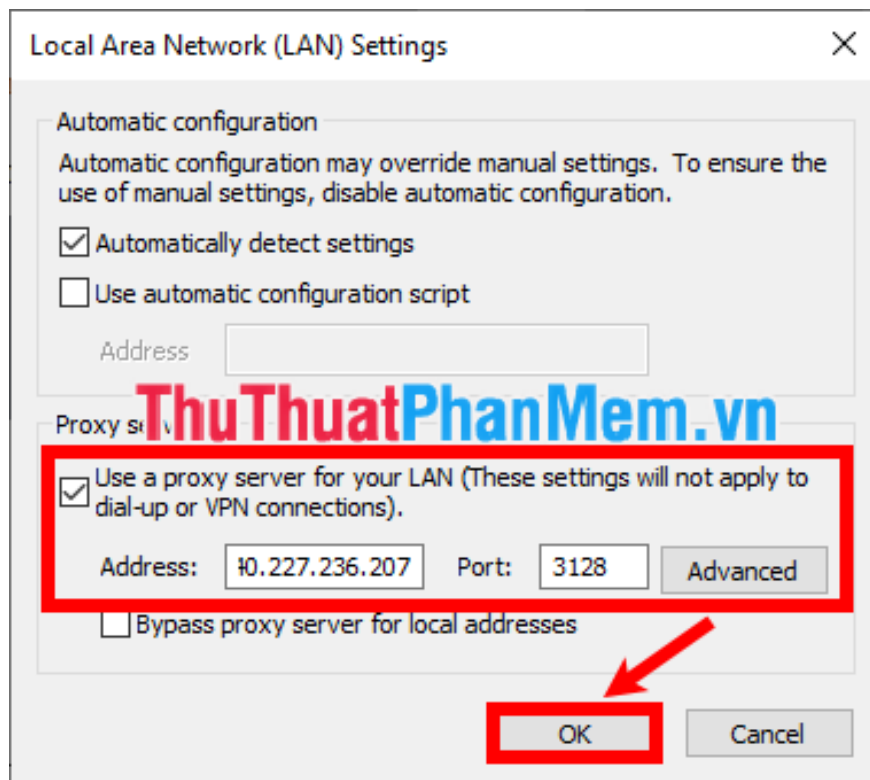

## Internet Explorer browser

1. In Internet Explorer, select **Tools -> Internet Options** icon .

1. **Internet Options** window appears, select the **Connections** tab and select **LAN settings**.

1. Check **Use a proxy server for your LAN** and enter the **Address** and **Port** and select **OK** to close **Local Area Network (LAN) settings**.