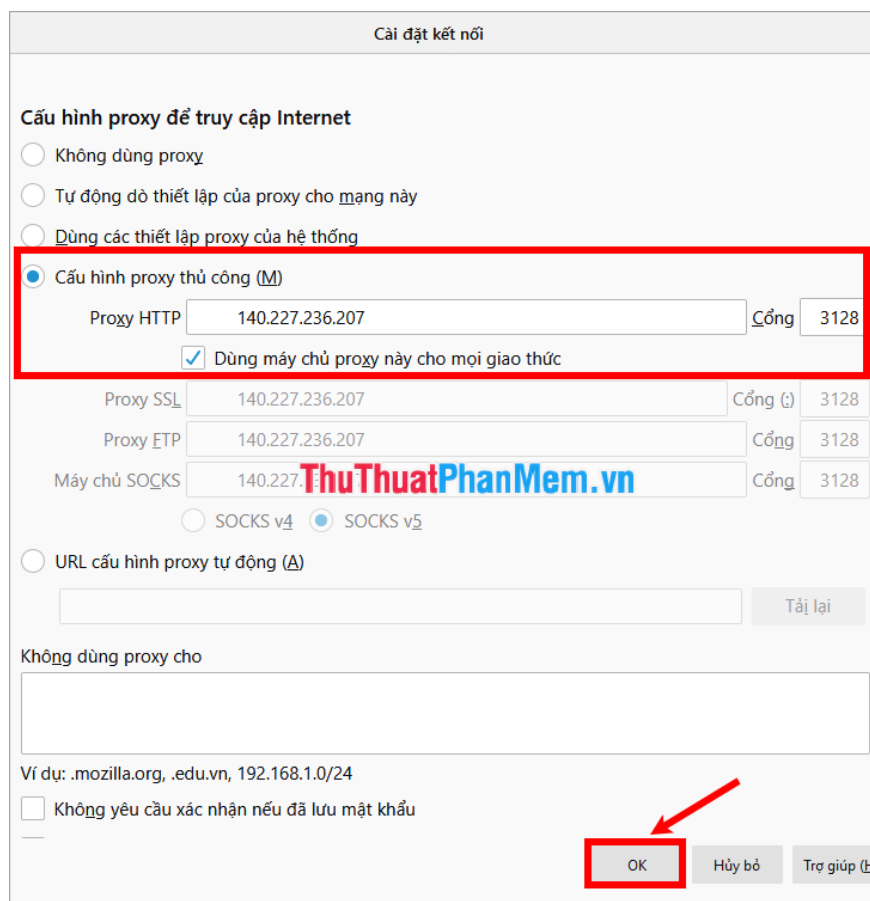

3m 3s ago	129.28.183.199	8888	Transparent	United States	22
3m 16s ago	140.227.161.174	3128	Elite	United States	240
5m 26s ago	152.32.69.29	8080	Elite	United States	125
5m 28s ago	66.23.239.154	8080	Transparent	United States	3
5m 29s ago	74.83.246.125	8081	Transparent	United States	2265
5m 29s ago	167.88.117.209	8080	Transparent	United States	2403
5m 34s ago	150.109.55.190	83	Elite	United States	2504
5m 40s ago	98.183.37.251	8080	Elite	United States	60
5m 43s ago	50.84.27.59	8080	Transparent	United States	1402
8m 32s ago	104.248.117.3	8080	Transparent	United States	2415
8m 46s ago	65.119.209.141	80	Transparent	United States	474
8m 49s ago	63.220.1.43	80	Elite	United States	2
9m 20s ago	159.138.20.247	80	Elite	United States	8414
9m 23s ago	52.39.101.98	80	Elite	United States	2044
9m 48s ago	140.227.237.216	3128	Elite	United States	206
10m 13s ago	136.228.168.62	8080	Transparent	United States	2
12m 3s ago	20.41.41.145	3128	Transparent	United States	768
13m 26s ago	149.54.10.226	8080	Transparent	United States	499
13m 42s ago	34.85.38.227	8080	Transparent	United States	46

**Step 2:** Install on a web browser.

## Fire Fox browser

1. On FireFox, select the **Menu icon -> Options**.

1. In the **Options of FireFox** you drag the slider down and select **Settings (E)** in the **Network Settings**.

1. The Connection settings window appears, in the **Proxy configuration** section to access the Internet, select **Manual proxy configuration (M)**, then enter the **IP** and **Proxy port** that you have taken into the **HTTP Proxy** and **Port** boxes . Then tick Use this proxy server for all protocols and select **OK** .