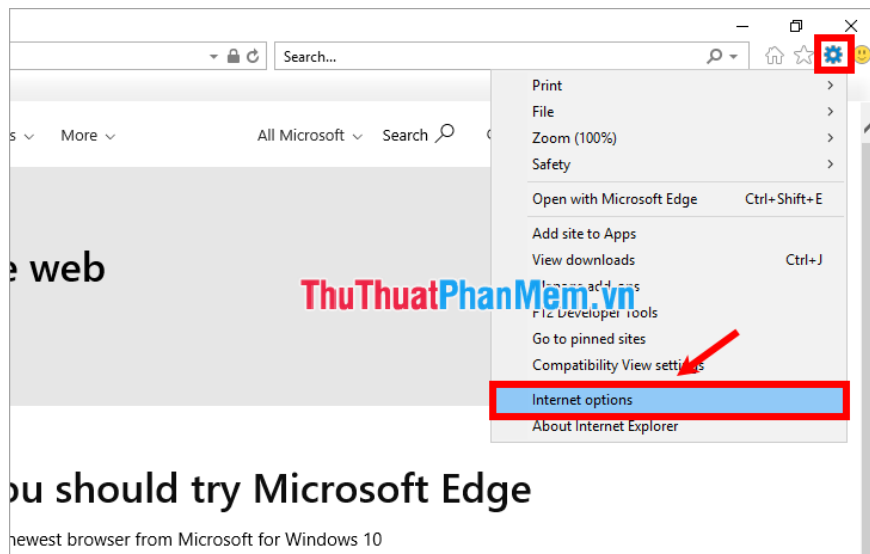

1. **Internet Options** window appears, select the **Connections** tab and select **LAN settings**.