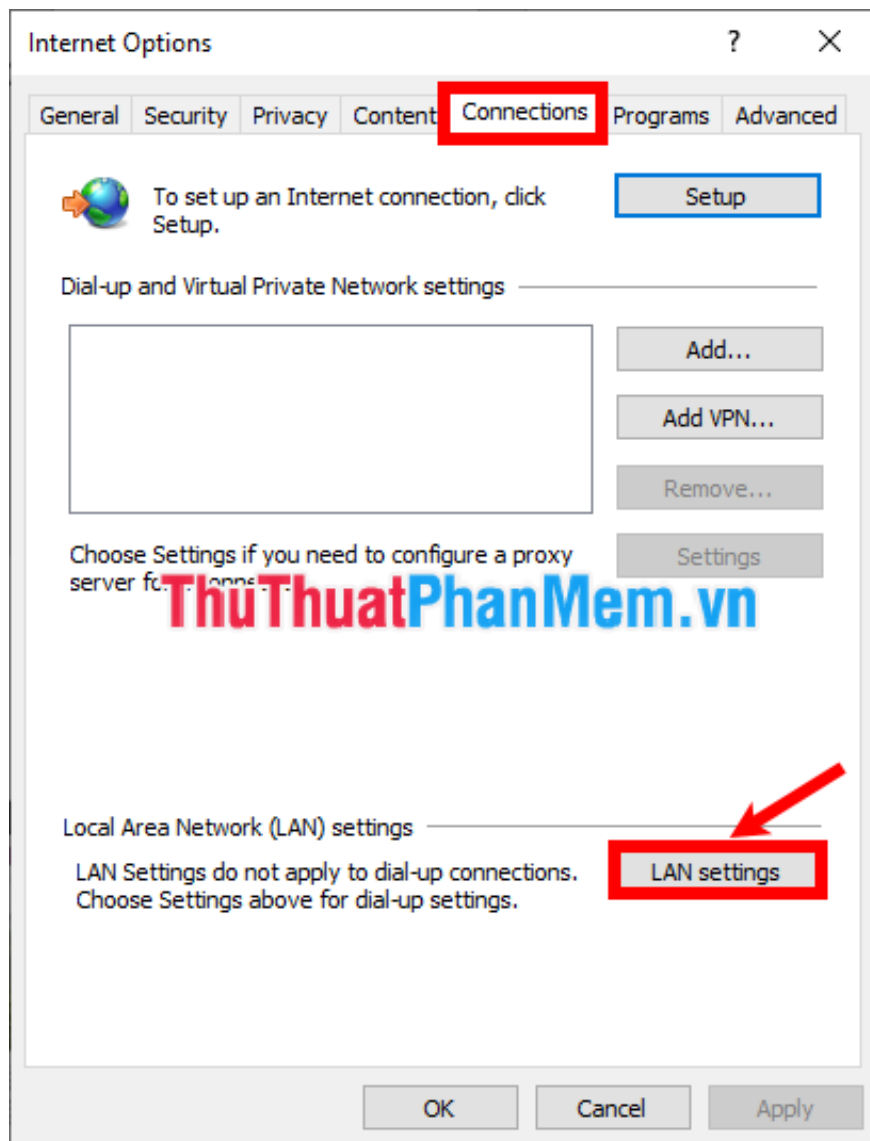

1. Check **Use a proxy server for your LAN** and enter the **Address** and **Port** and select **OK** to close **Local Area Network (LAN) settings**.