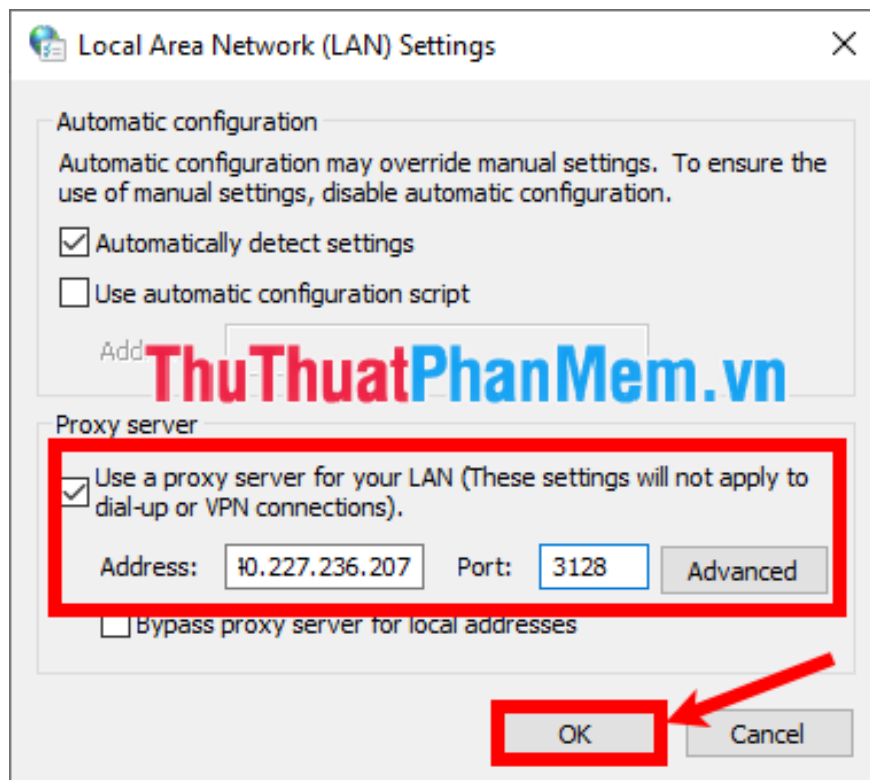

1. **Internet Properties** window appears , in the **Connections** tab , select **LAN settings** .

1. In the **Local Area Network (LAN) settings** window, check the box **Use a proxy server for your LAN** and enter the address ( **Address** ) along with the **Port** port just taken at the Proxy provisioning page. Then select **OK** .