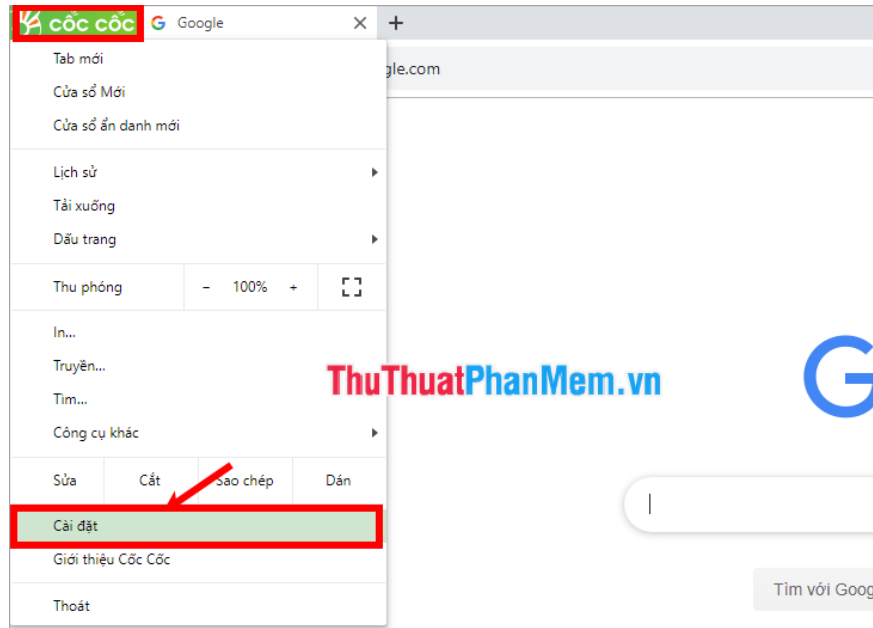

1. Select **Customize and control Coc Coc (or customize and control Chrome) -> Settings.**

1. In the **Settings** section, scroll down to the **System** section and select **Open proxy settings** .