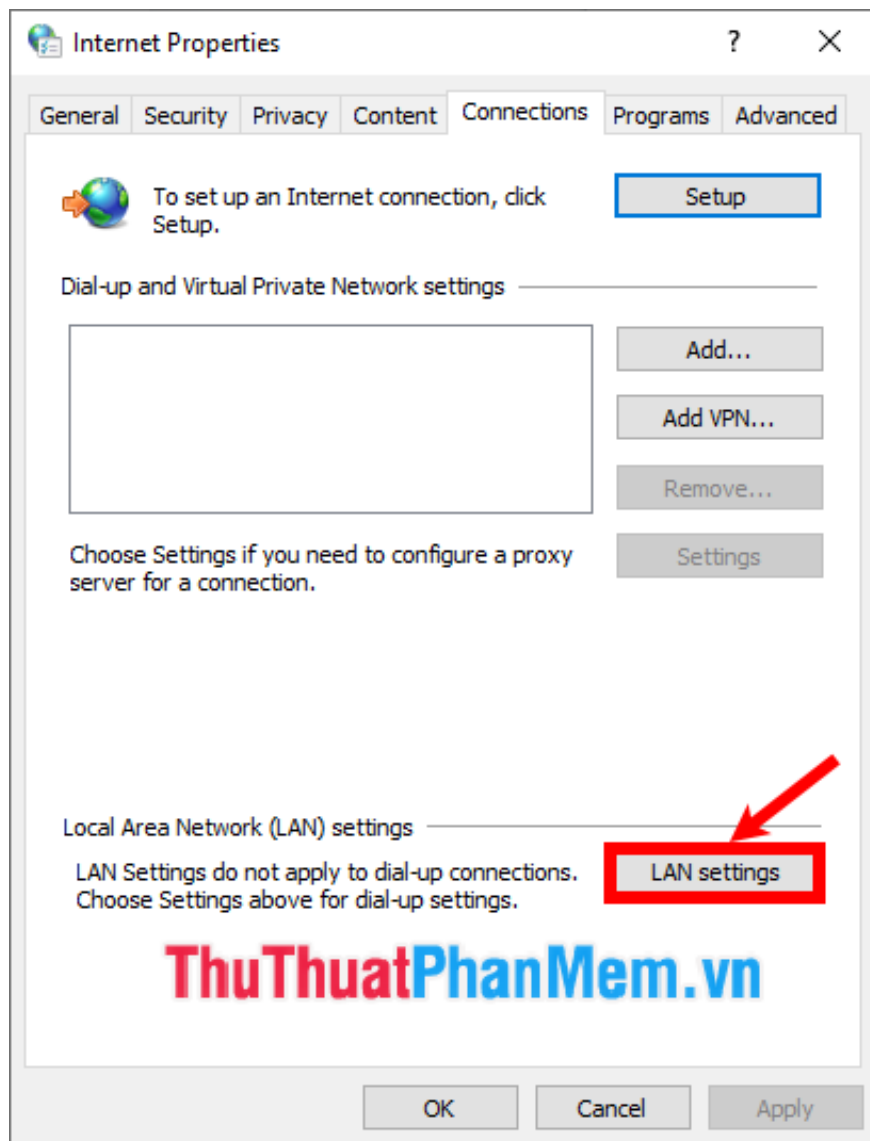

1. **Internet Properties** window appears , in the **Connections** tab , select **LAN settings** .

1. In the **Local Area Network (LAN) settings** window, check the box **Use a proxy server for your LAN** and enter the address ( **Address** ) along with the **Port** port just taken at the Proxy provisioning page. Then select **OK** .