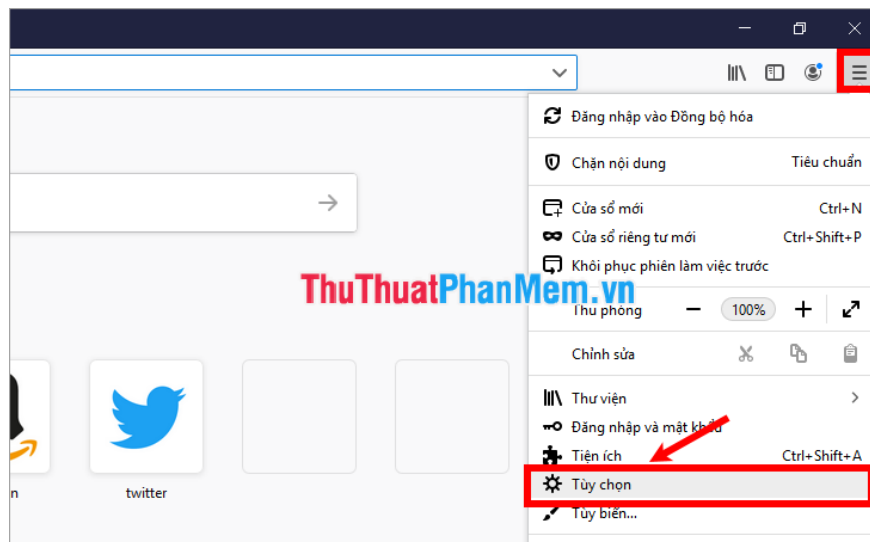

How to use Proxy when browsing the web

Step 1 : You can access many websites sharing Proxy for free, such as <http://www.gatherproxy.com/proxylistbycountry> to find the IP addresses of Proxy Servers.

3m 3s ago	129.28.183.199	8888	Transparent	United States	22
3m 16s ago	140.227.161.174	3128	Elite	United States	240
5m 26s ago	152.32.69.29	8080	Elite	United States	125
5m 28s ago	66.23.239.154	8080	Transparent	United States	3
5m 29s ago	74.83.246.125	8081	Transparent	United States	2265
5m 29s ago	167.88.117.209	8080	Transparent	United States	2403
5m 34s ago	150.109.55.190	83	Elite	United States	2504
5m 40s ago	98.183.37.251	8080	Elite	United States	60
5m 43s ago	50.84.27.59	8080	Transparent	United States	1402
8m 32s ago	104.248.117.3	8080	Transparent	United States	2415
8m 46s ago	65.119.209.141	80	Transparent	United States	474
8m 49s ago	63.220.1.43	80	Elite	United States	2
9m 20s ago	159.138.20.247	80	Elite	United States	8414
9m 23s ago	52.39.101.98	80	Elite	United States	2044
9m 48s ago	140.227.237.216	3128	Elite	United States	206
10m 13s ago	136.228.168.62	8080	Transparent	United States	2
12m 3s ago	20.41.41.145	3128	Transparent	United States	768
13m 26s ago	149.54.10.226	8080	Transparent	United States	499
13m 42s ago	34.85.38.227	8080	Transparent	United States	46

Step 2: Install on a web browser.

Fire Fox browser

1. On FireFox, select the **Menu icon -> Options**.

1. In the **Options of FireFox** you drag the slider down and select **Settings (E)** in the **Network Settings**.