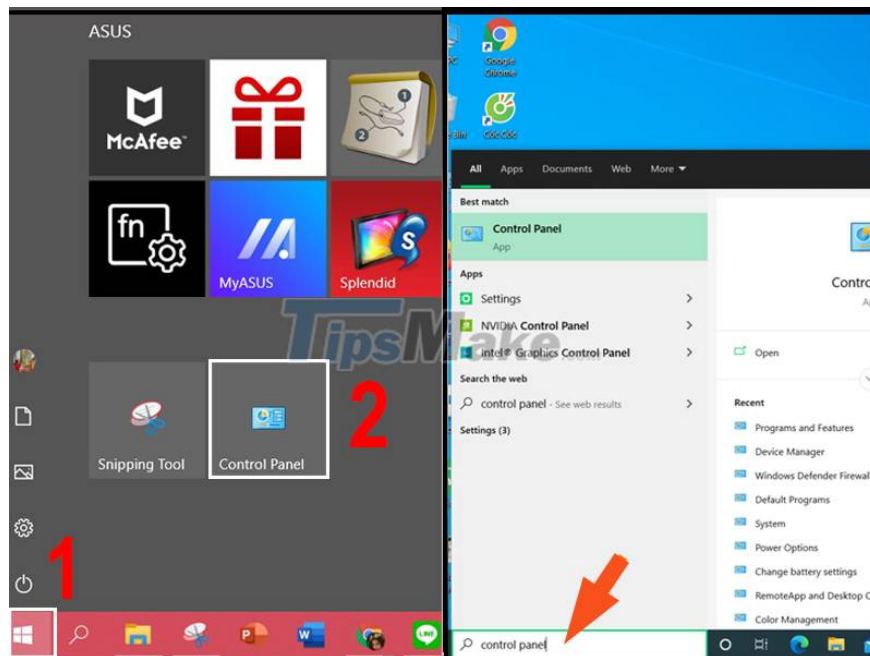

Step 2: At Control Panel's search bar > Type 'Device' > Select Device Manager.