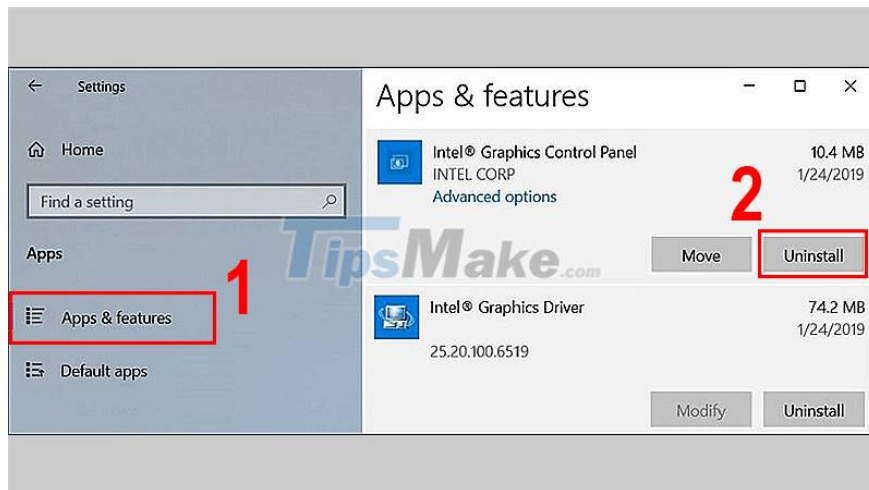

?
Step 4: Re-download the Intel Graphics Control Panel application [HERE](#) > Choose the correct age of your chip.

Mô tả	Loại	Hệ Điều Hành	Phiên bản	Ngày
Đồ* Intel - Trình điều khiển Windows® 10 DCH Bản tải xuống này cài đặt Intel® Graphics Driver hỗ trợ cho Xe Dedicated, Đồ họa thế hệ thứ 6 - thế hệ thứ 11 và các nền Elkhart Lake mềm.	Driver	Windows 10, 64-bit*	30.0.100.9684 Mới nhất	14/07/202
Đồ* Intel - Trình điều khiển BETA Windows® 10 DCH Bản tải xuống này cài đặt Intel® Graphics Beta Driver cho Xe Chuyên dụng, thế hệ thứ 6 - thứ 11, Apollo Lake, Gemini Lake, Amber Lake, Whiskey Lake, Comet Lake, Lakefield, Jasper Lake và Rocket Lake.	Driver	Windows 10, 64-bit*	30.0.100.9667 Mới nhất	08/06/202
Intel® Graphics Driver cho Windows 7*/8.1* [15.36] Bản tải xuống này cài đặt Intel® Graphics Driver dành cho Thế hệ thứ 4.	Driver	Windows® 8.1, 32-bit Windows® 8.1, 64-bit Windows® 7, 32-bit	15.36.41.5180 Mới nhất	14/04/202