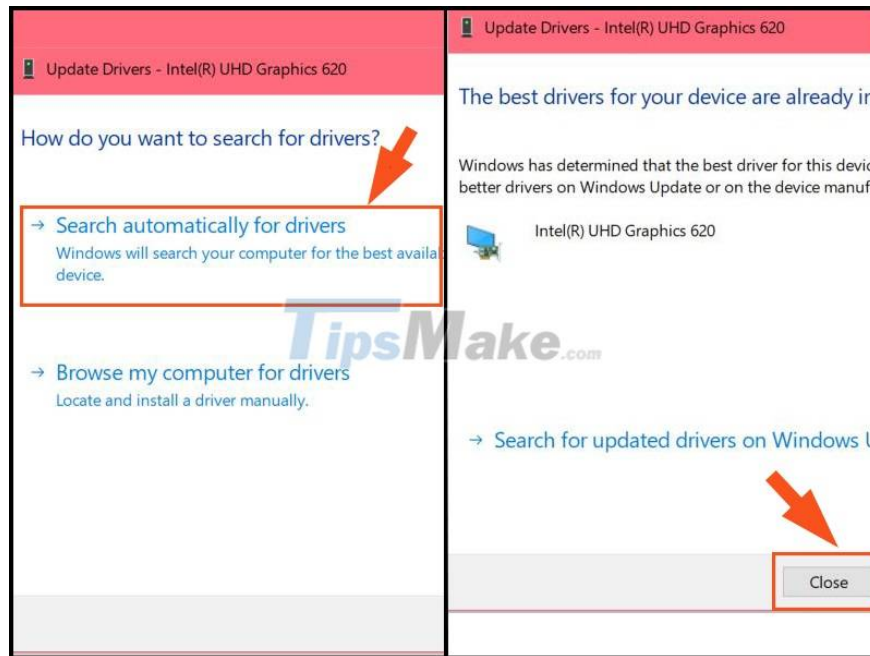

Method 2: Reinstall the Intel Graphics Control Panel application.

Step 1: Go to Start > Select Settings.