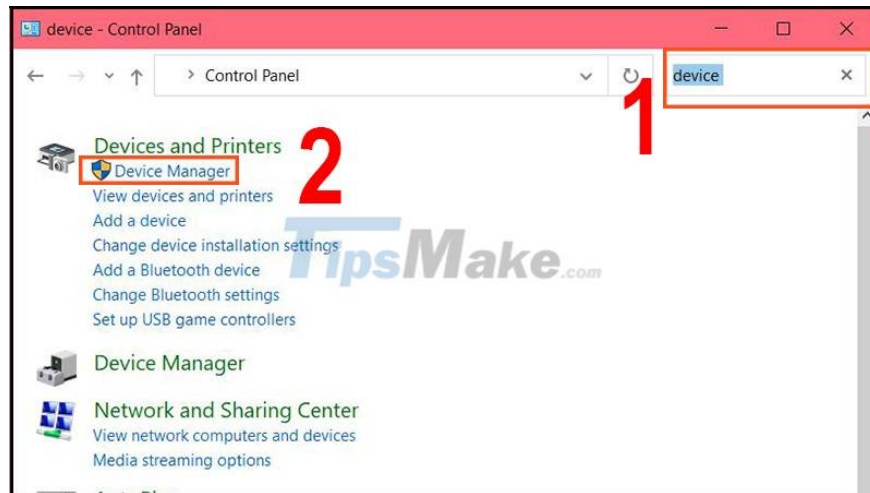

Step 3: Double click on Display adapters > Select Intel Graphics card > Click Update device driver icon.