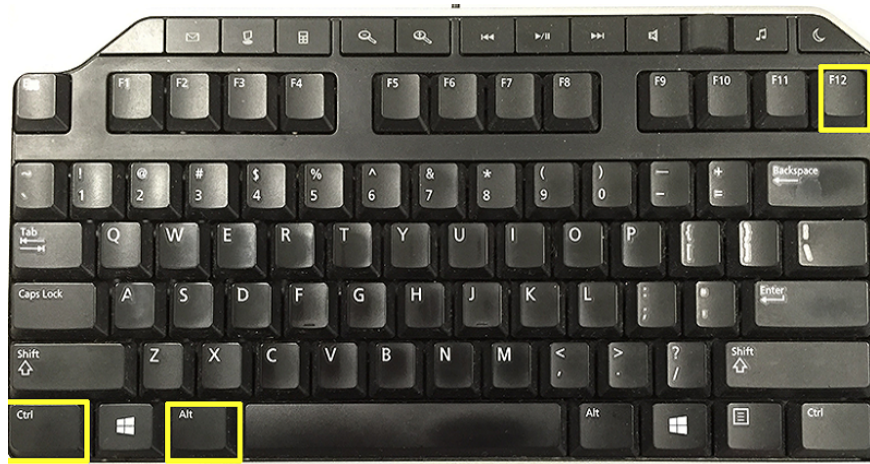

## 2. How to enable Intel HD Graphics Control Panel

Currently, this application will normally be installed automatically on the machine (for Intel 5th generation chips and above) when performing the setup. However, if your machine does not appear Intel HD Graphics Control Panel, you can conduct a self-check according to the following instructions:

Method 1: Access from right-click on Desktop > Select Intel @ Graphics Settings.

Method 2: Windows + S search box.

You can press the Windows + S key combination to open the search box and type the keyword 'Intel'. A list of results will appear on the left hand side and select the Intel HD Graphics Control Panel application > Click the 'Open' option to launch the application and make the settings.

Method 3: Press the keyboard shortcut

From the keyboard, press 3 keys at the same time: CTRL + ALT + F12 to open the Intel HD Graphics Control Panel application.

However, on some devices, shortcuts may be disabled for certain functions by the Original Manufacturer ( OEM ).