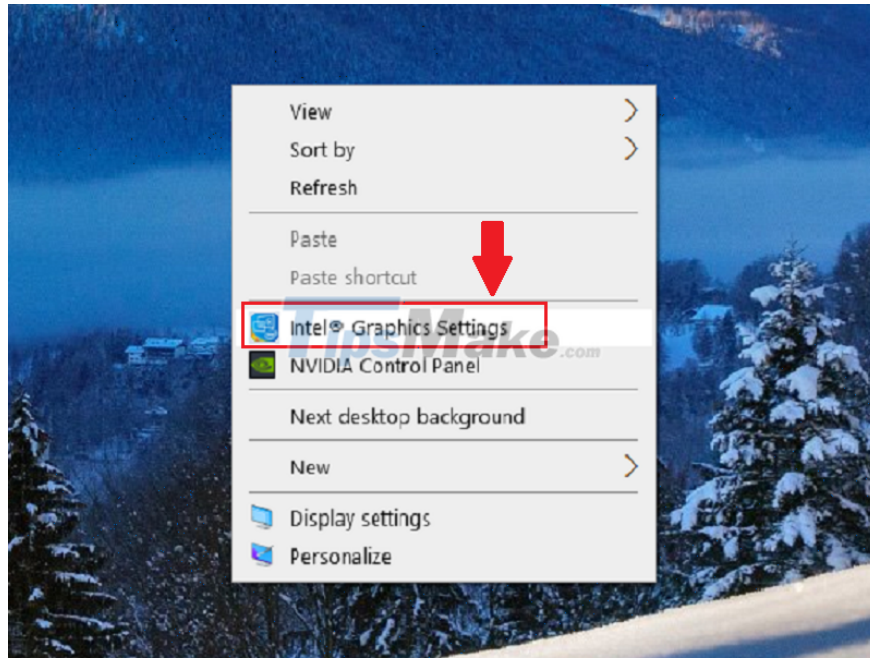

Method 2: Windows + S search box.

You can press the Windows + S key combination to open the search box and type the keyword 'Intel'. A list of results will appear on the left hand side and select the Intel HD Graphics Control Panel application > Click the 'Open' option to launch the application and make the settings.