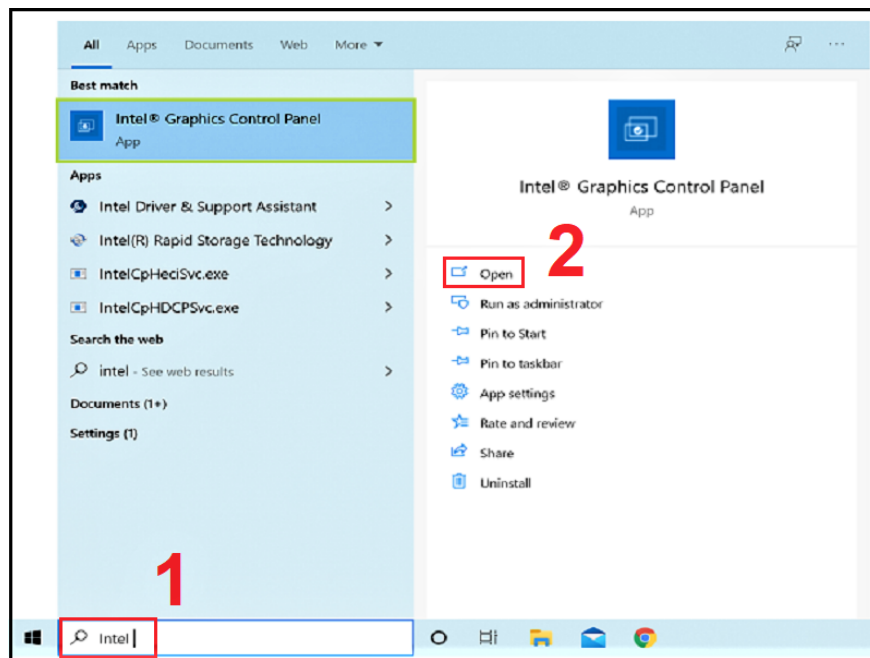

Method 3: Press the keyboard shortcut

From the keyboard, press 3 keys at the same time: CTRL + ALT + F12 to open the Intel HD Graphics Control Panel application.