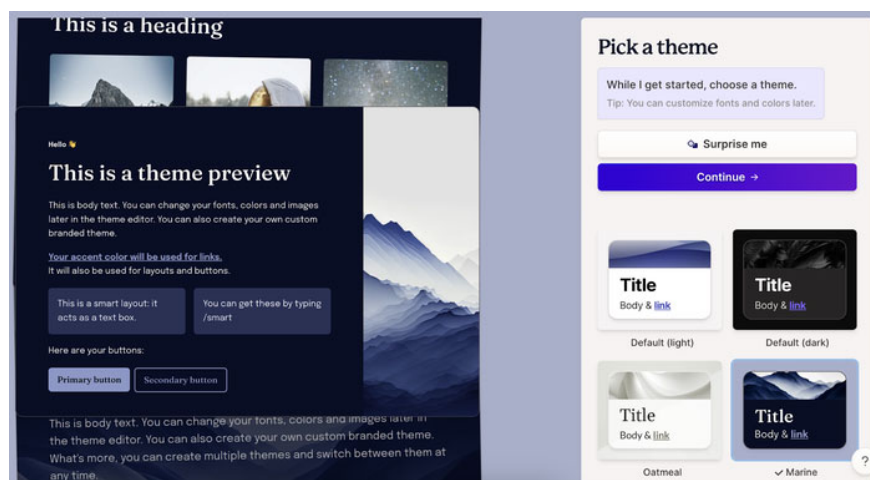

Create professional images, charts, infographics

Gamma AI has the ability to automatically generate diverse images, charts, and infographics, helping you turn ideas into visual images quickly and professionally.

Support collaboration features