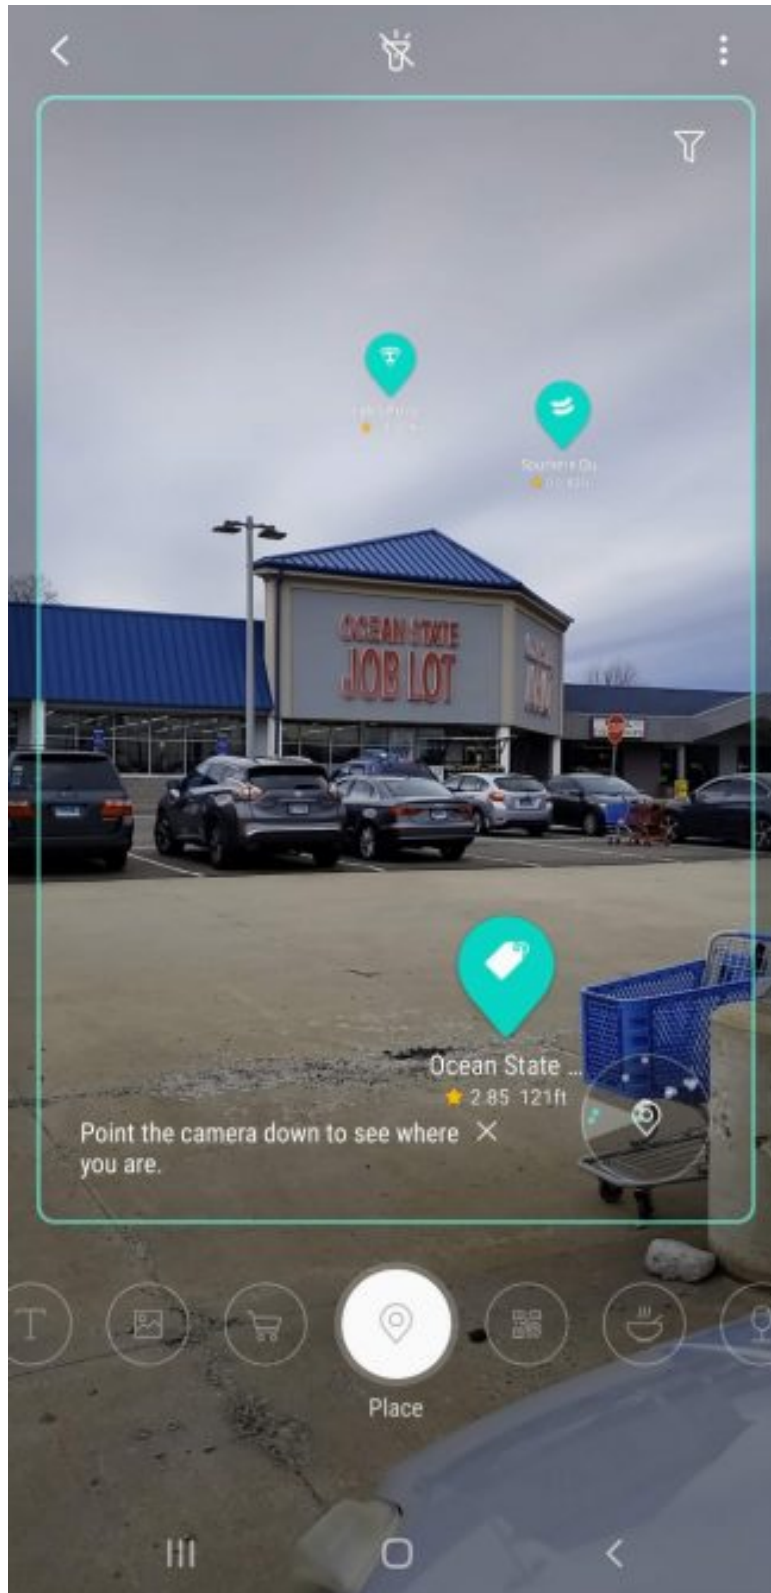

information about that location.