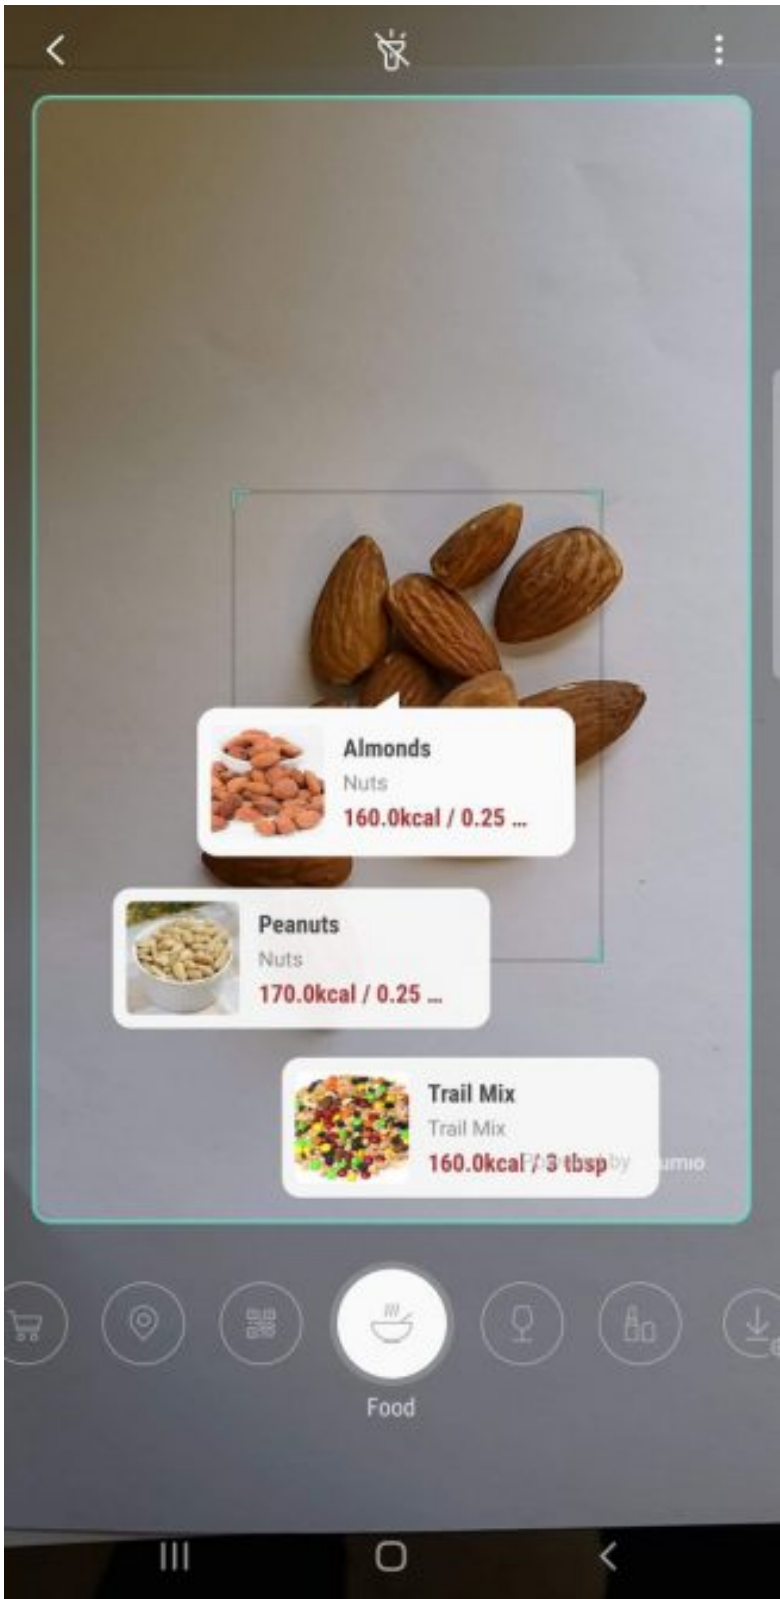

### Trying out suggestions

Discover what you can do with Bixby.

**Bixby Vision**

When you want to start using Bixby Vision, open the **Camera** app and select **Bixby Vision** in the top left corner of the screen (or open it through the Bixby Vision app). With Bixby Vision, you no longer have to struggle to find the identity of an object or animal. Bixby's vast knowledge base can produce search results that match images of almost anything.

You can interact with Bixby Vision in many different ways. Scrolling through the menu bar at the bottom of the screen gives you an idea of Bixby's capabilities. Bixby translates text, identifies images, finds shopping results from major retailers, locates nearby attractions, scans QR codes, identifies food and its calories, explores new wines with Vivino and even let you experiment with makeup products.