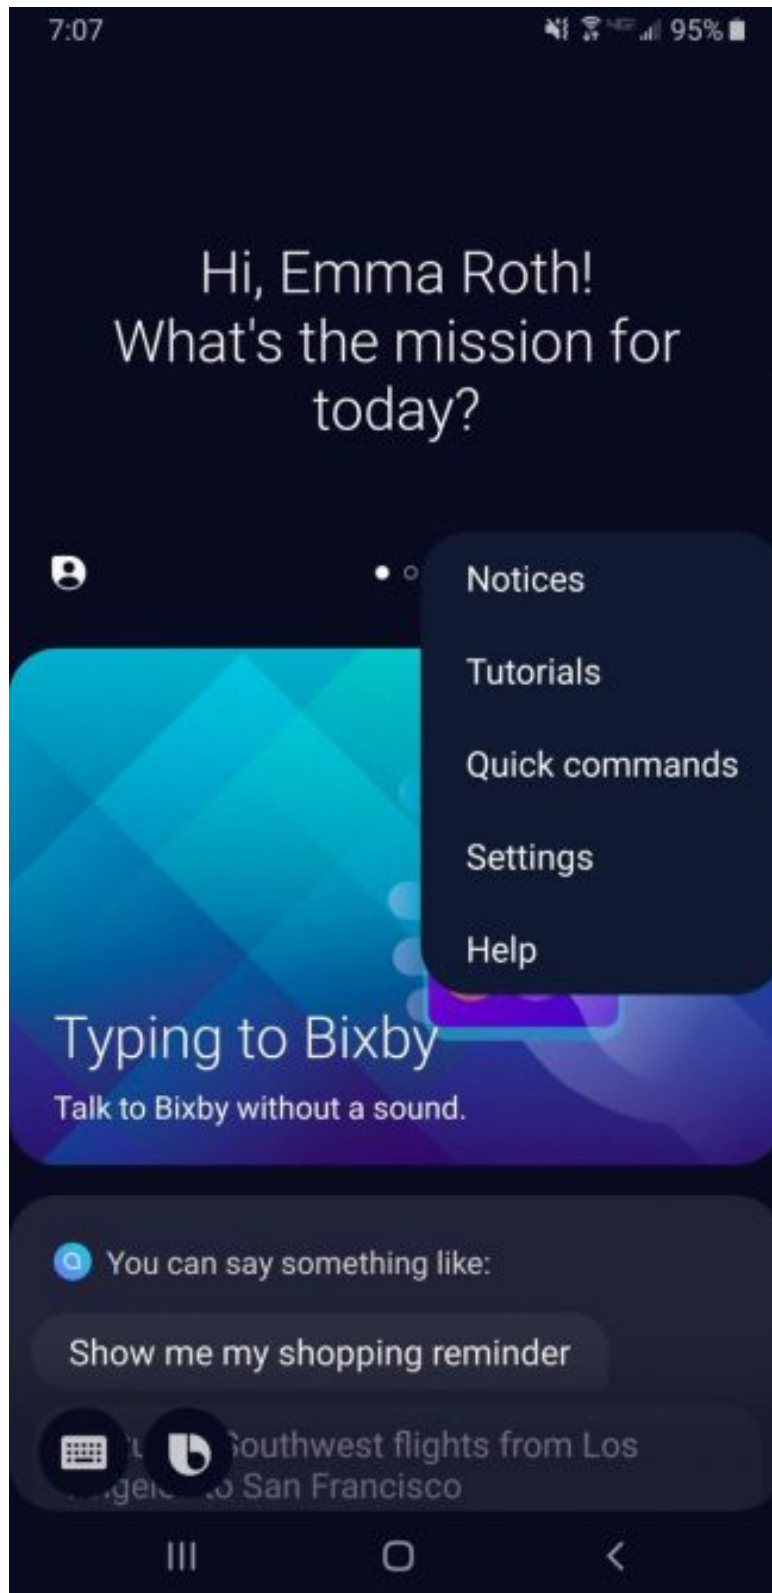

. Samsung already has a pretty good list of compatible apps, and more will be added.