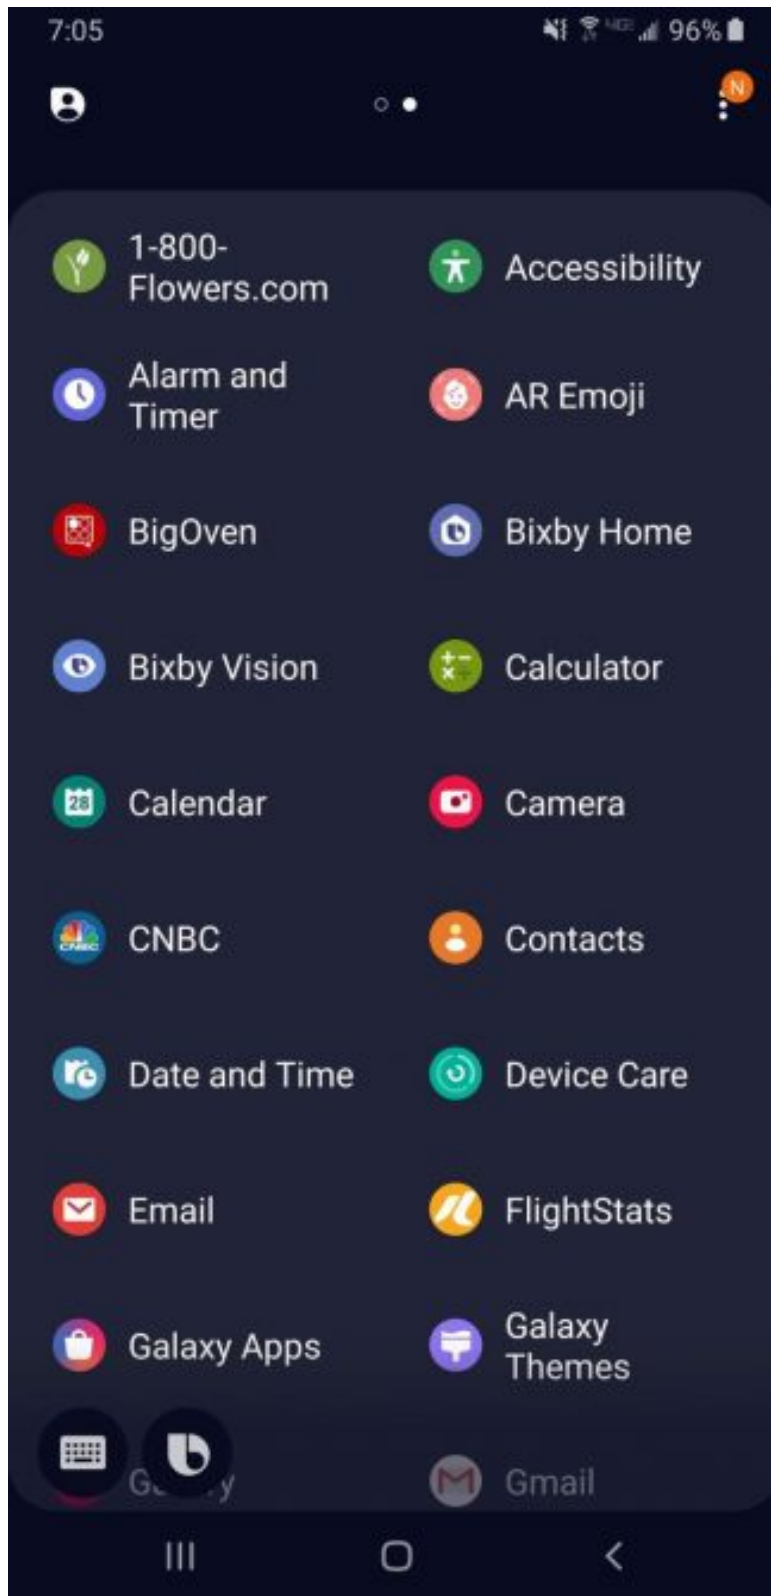

### Typing to Bixby

Talk to Bixby without a sound.

### What Bixby can do

Discover more, enjoy better.

### Trying out suggestions

Discover what you can do with Bixby.

**Bixby Vision**

When you want to start using Bixby Vision, open the **Camera** app and select **Bixby Vision** in the top left corner of the screen (or open it through the Bixby Vision app). With Bixby Vision, you no longer have to struggle to find the identity of an object or animal. Bixby's vast knowledge base can produce search results that match images of almost anything.

You can interact with Bixby Vision in many different ways. Scrolling through the menu bar at the bottom of the screen gives you an idea of Bixby's capabilities. Bixby translates text, identifies images, finds shopping results from major retailers, locates nearby attractions, scans QR codes, identifies food and its calories, explores new wines with Vivino and even let you experiment with makeup products.