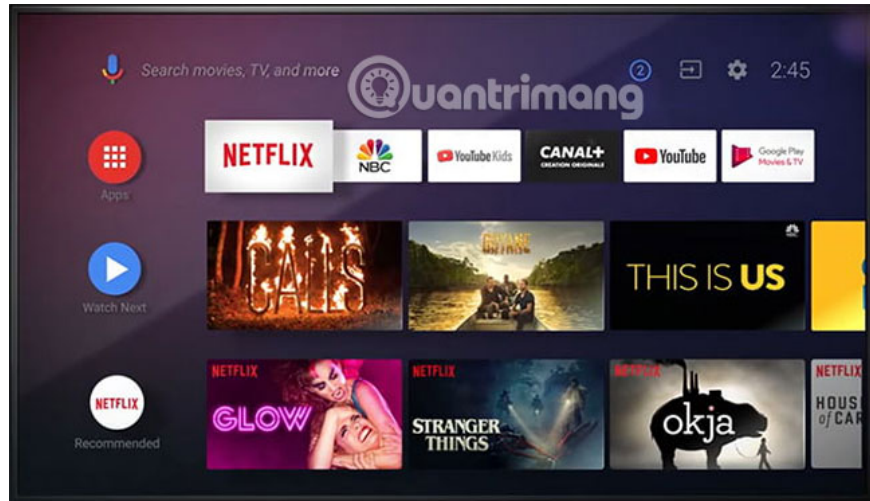

What can you see on Android TV?

Android TV users have access to Google Play Store. However, it is not the Google Play Store that you will be familiar with on Android mobile devices.

The list of available applications is greatly modified. An application developer must make their software compatible with Android TV to be listed in the TV version of Play Store. That means many applications from smaller developers are not available.

However, all the applications you wish to find are available. You can download and watch Netflix, Hulu, Amazon Prime Video, Crackle, YouTube, HBO Go, NBC, ABC, BBC iPlayer, MLB.TV, etc. Some applications face geographic restrictions . Use a high quality VPN provider like ExpressVPN or CyberGhost to fix this limitation.