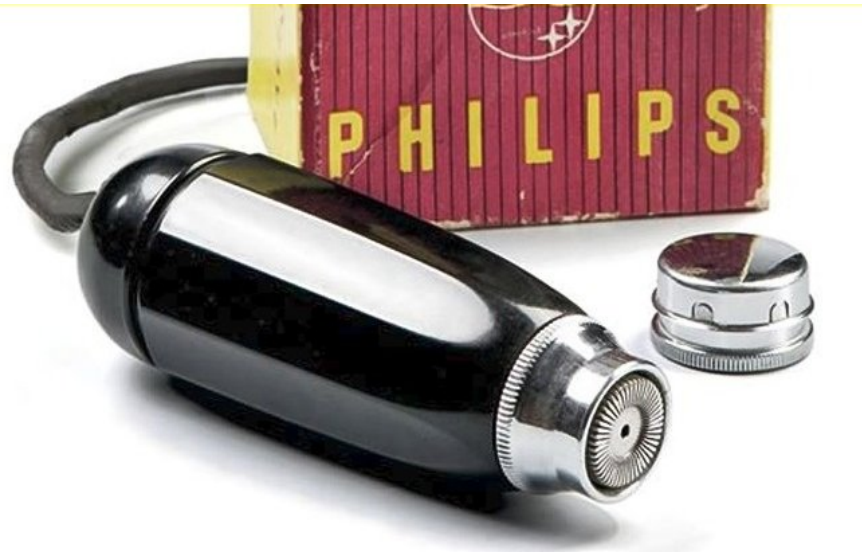

© wikimedia
Chanel No.5 - Chanel No.5

© gemeentemuseum / twitter
The first Sony camcorder - HVC-F1

© MaximDesignNYC / twitter
The first cover page of Vogue magazine

© Philips_ID / twitter

The first shaver for Philips - Philishave 7730

© GRAZIASAmag / twitter
First appearance of Barbie doll

© CBRProducts / twitter

Apple's first smartphone - iPhone

Colgate's first toothpaste - Colgate tooth whitening powder

© MgmResonance / twitter

Bonus: World's oldest condom (370 years old)

© genreauthor.blogspot.md © depositphotos

The oldest surviving contraceptive device in the world was put on display at the Austrian museum. This reusable sheepskin condom was used in Sweden in the 1600s. Even its instructions for use were preserved, which recommended that it be cleaned with Using warm milk helps users avoid getting venereal disease.