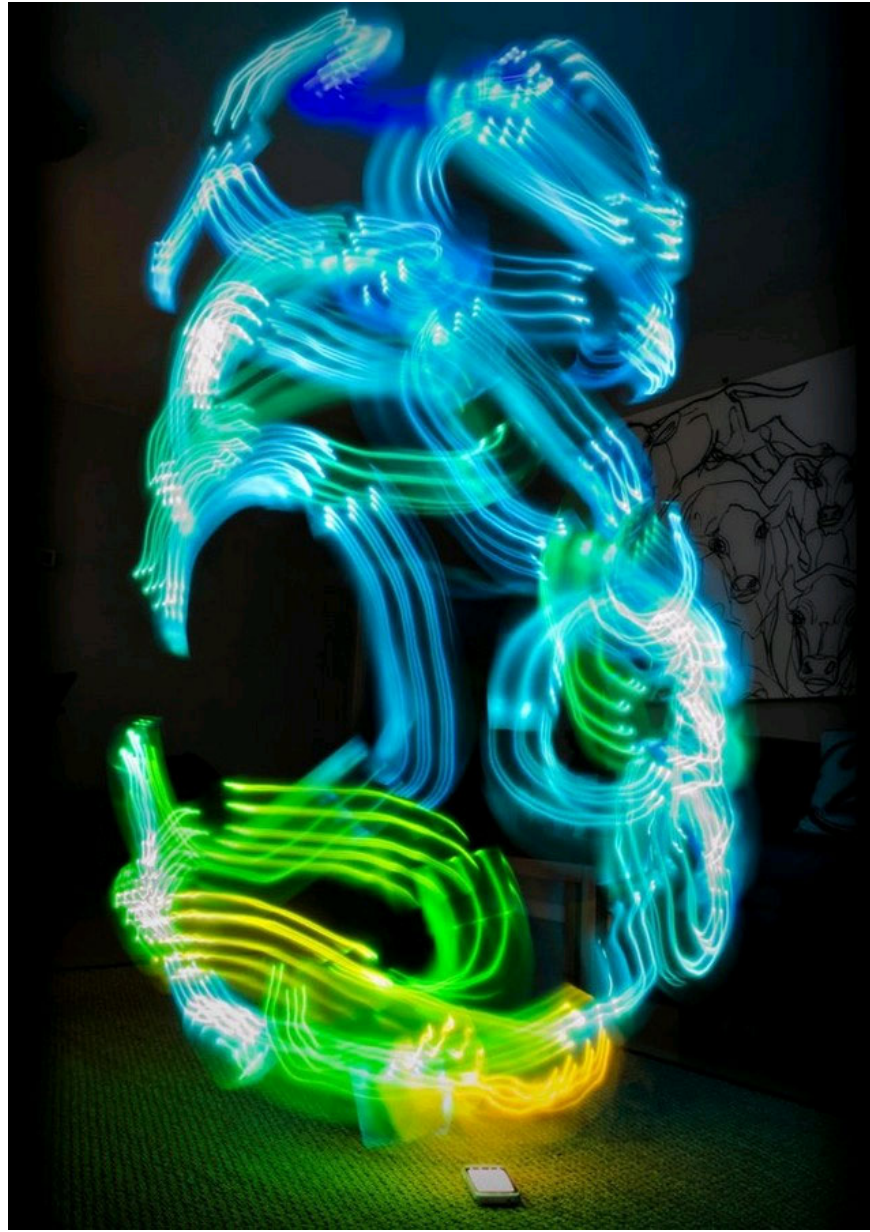

What color is the Wi-Fi wave?

You will be surprised by the beautiful color of Wi-Fi waves under Luis Hernan's lens. From color, users can know the location of strong weak Wi-Fi waves.

You will be surprised by the beautiful color of Wi-Fi waves under Luis Hernan's lens. From color, users can know the location of strong weak Wi-Fi waves.

Luis Hernan is a student at Newcastle University in England. These images are part of the Ethereal Digital project that aims to be able to see invisible things

Wi-Fi waves from the outside get stronger when entering the door

Luis Hernan set up a system that can measure the weak strength of Wi-Fi waves and connect to a variety of colorful LED lights and capture them through exposure photography.

The color order shows the weak strength of Wi-Fi. The signal strengthens in the color order, particularly the weakest is blue, followed by violet, green, yellow and the strongest are red.

The shape of Wi-Fi waves varies widely if the user moves the device

The color distribution shows there are many Wi-Fi wave sources

Wi-Fi waves in a cafe with the transmitter set in the window

Luis Hernan has also created a completely free app called Kirlian for Android devices, allowing people to see Wi-Fi on their smartphones.