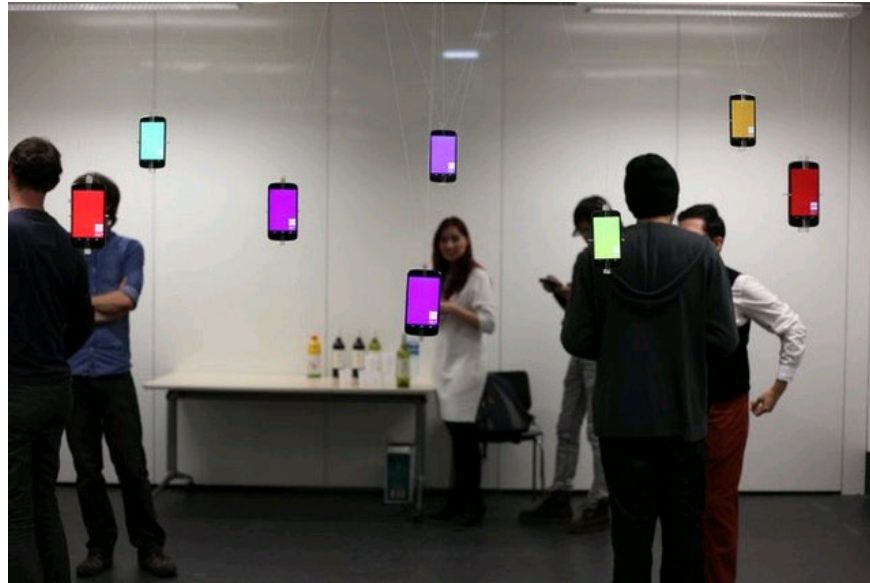

Luis Hernan is a student at Newcastle University in England. These images are part of the Ethereal Digital project that aims to be able to see invisible things

Wi-Fi waves from the outside get stronger when entering the door

Luis Hernan set up a system that can measure the weak strength of Wi-Fi waves and connect to a variety of colorful LED lights and capture them through exposure photography.

The color order shows the weak strength of Wi-Fi. The signal strengthens in the color order, particularly the weakest is blue, followed by violet, green, yellow and the strongest are red.

The shape of Wi-Fi waves varies widely if the user moves the device

The color distribution shows there are many Wi-Fi wave sources

Wi-Fi waves in a cafe with the transmitter set in the window

Luis Hernan has also created a completely free app called Kirlian for Android devices, allowing people to see Wi-Fi on their smartphones.

Smart phones use Kirlian application, colors will change when Wi-Fi is strong or weak

You finished reading the article "**What color is the Wi-Fi wave?**" edited by the [TipsMake](#) team. We hope this article has provided you with many useful tech tips and tricks. You can search for similar articles on tips and guides. Thank you for reading and for following us regularly.