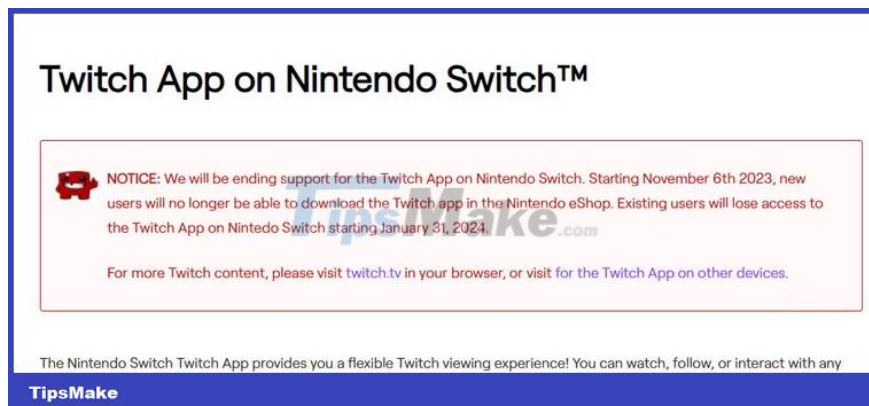

What happened to the Twitch app on Nintendo Switch?

The Twitch app was removed from the Nintendo eShop on November 6, 2023. Furthermore, as of January 31, 2024, people who already own the app on Switch will not be able to use it. Twitch has completely discontinued