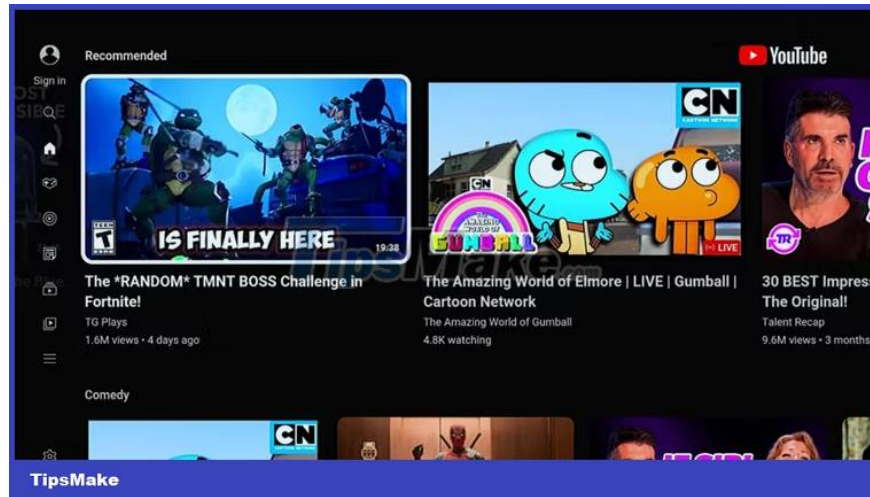

# What can be streamed on Nintendo Switch?

With many titles and franchises to choose from, the Nintendo Switch is a great gaming machine.

However, every now and then we all need a little break from gaming. Luckily, the Switch has streaming apps that offer great passive entertainment.

## YouTube

YouTube has billions of videos ready to watch. Whatever your interests, whether it's how-tos, gaming, comedy, beauty, fashion, tech and fitness, there's a content creator for you.

Most of YouTube's library is free, but you may encounter ads on some videos. You can subscribe to YouTube Premium for an ad-free experience, starting at \$13.99 per month. Furthermore, it allows you to unlock more content, such as YouTube original series and movies.

## Hulu

If you are a fan of movies and series, the Hulu app on Nintendo Switch is a must-have for you. This streaming service is known for its great Hulu Originals, including *The Bear*, *Only Murders in the Building*, *The Handmaid's Tale*, and *PEN15*.

## Crunchyroll

You can catch up on your favorite anime using the Crunchyroll app on Nintendo Switch. Crunchyroll has a ton of anime, including modern titles like *Attack on Titan*, *Demon Slayer*, and *Jujutsu Kaisen*. You can also find classic anime here, such as *Dragon Ball Z*, *One Piece*, and *Cowboy Bebop*.