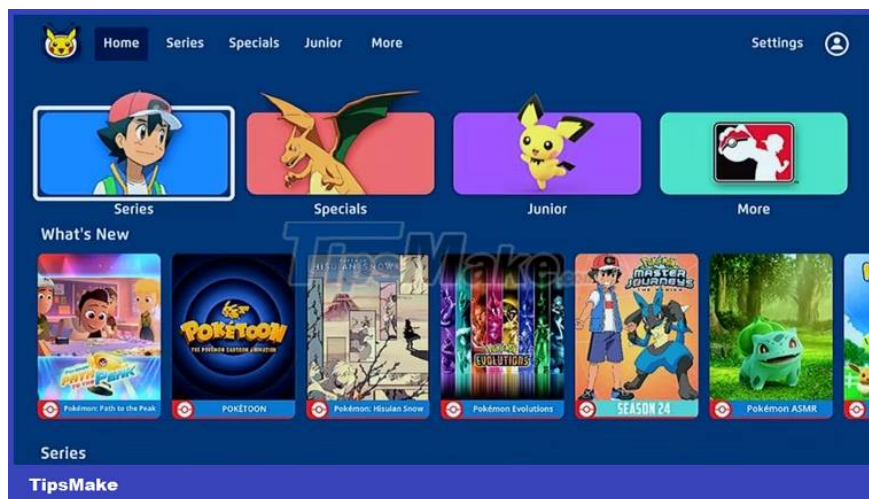

What makes Crunchyroll great is its simulation feature. This means you can watch the latest anime airing in Japan without having to wait. You can watch the anime for free with some limitations (ads and premium locked episodes) on other platforms (PC, Android, and iOS). Unfortunately, however, the Nintendo Switch app only works with premium plans.

Luckily, there's a two-week free trial that works with the Switch app if you're a new subscriber. You can then sign up for a paid plan, starting at $7.99 per month.

Pokémon TV

With the Pokémon TV app, fans of Nintendo's popular game series can watch selected Pokémon content for free. This includes specials, movies, episodes, and even entire seasons of the Pokémon anime. Here's your chance to relive or explore some of Ash's greatest adventures and classic battles.

Furthermore, this app also includes tips and strategies in the Pokémon trading card game (TCG). You can also watch Pokémon TCG tournaments around the world right on your Switch.