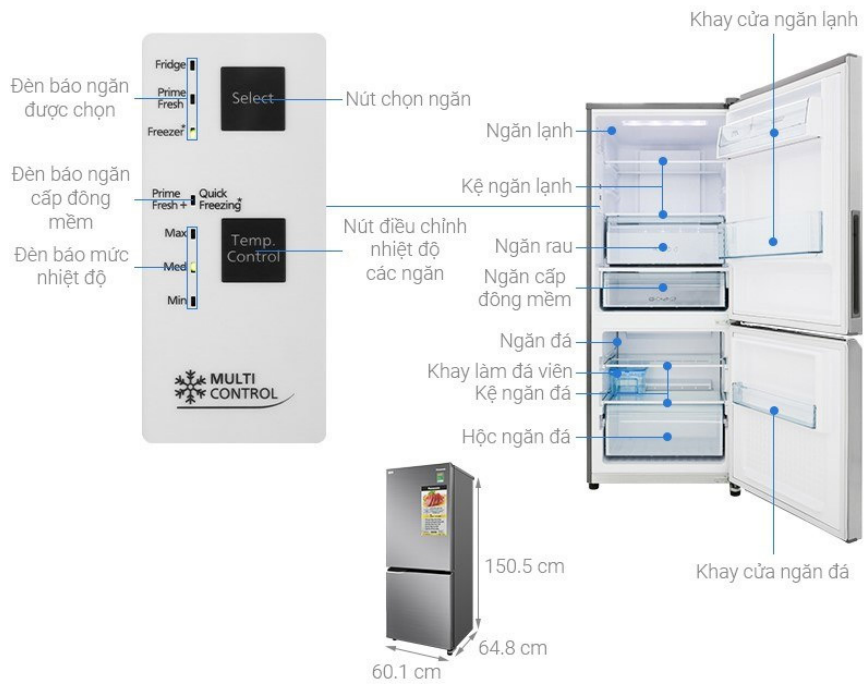

Mini media fridge 93 liter Width Depth Height 43.7cm 47cm 85cm

Refrigerator size with 2 wings

Refrigerator line 2 wings usually with a capacity of 150 to 500 liters, many families prefer.

Samsung refrigerator size

Samsung 236-liter refrigerator Width Depth Height 56cm 63.5cm 154.5cm

Samsung Refrigerator 256 liters Width Depth Height 57.2cm 66.4cm 169.8cm

Samsung 2-door Refrigerator 319 liters Width Depth Height 60cm 67.2cm 171.5cm

Refrigerator with 2 wings Samsung 360 liters Width Depth Height 67.5cm 66.8cm 171.5cm

Samsung refrigerator size 380 liters Width Depth Height 67.5cm 66.8cm 178.5cm

Panasonic refrigerator size

Cabinet 2 wings Panasonic 2 wings 188 liters Width Depth Height 52cm 57cm 136cm

Refrigerator 2 wings Panasonic 234 liters Width Depth Height 60cm 60cm 145cm

Refrigerator 2 wings Panasonic 255 liters Width Depth Height 60.1cm 64.8cm 150.5cm

Refrigerator 2 wings Panasonic 268 liters Width Depth Height 60cm 64.5cm 150.5cm