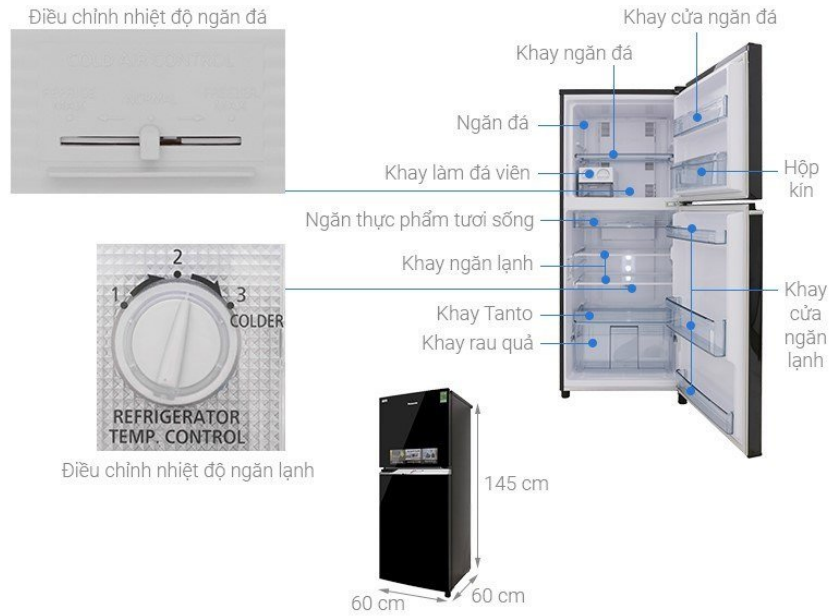

Mini media fridge 93 liter Width Depth Height 43.7cm 47cm 85cm

Refrigerator size with 2 wings

Refrigerator line 2 wings usually with a capacity of 150 to 500 liters, many families prefer.

Samsung refrigerator size

Samsung 236-liter refrigerator Width Depth Height 56cm 63.5cm 154.5cm

Samsung Refrigerator 256 liters Width Depth Height 57.2cm 66.4cm 169.8cm

Samsung 2-door Refrigerator 319 liters Width Depth Height 60cm 67.2cm 171.5cm

Refrigerator with 2 wings Samsung 360 liters Width Depth Height 67.5cm 66.8cm 171.5cm

Samsung refrigerator size 380 liters Width Depth Height 67.5cm 66.8cm 178.5cm

Panasonic refrigerator size

Cabinet 2 wings Panasonic 2 wings 188 liters Width Depth Height 52cm 57cm 136cm

Refrigerator 2 wings Panasonic 234 liters Width Depth Height 60cm 60cm 145cm

Refrigerator 2 wings Panasonic 255 liters Width Depth Height 60.1cm 64.8cm 150.5cm

Refrigerator 2 wings Panasonic 268 liters Width Depth Height 60cm 64.5cm 150.5cm