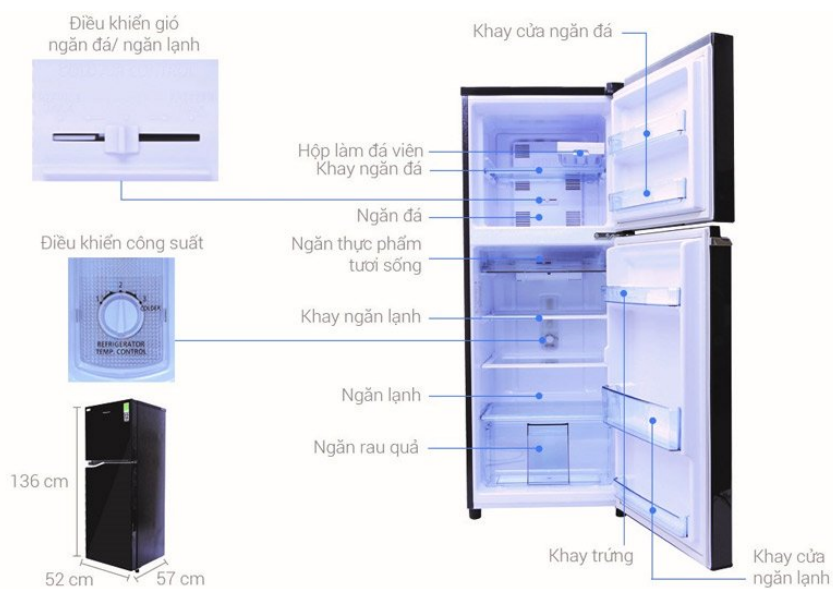

Mini media fridge 93 liter Width Depth Height 43.7cm 47cm 85cm

Refrigerator size with 2 wings

Refrigerator line 2 wings usually with a capacity of 150 to 500 liters, many families prefer.

Samsung refrigerator size

Samsung 236-liter refrigerator Width Depth Height 56cm 63.5cm 154.5cm

Samsung Refrigerator 256 liters Width Depth Height 57.2cm 66.4cm 169.8cm

Samsung 2-door Refrigerator 319 liters Width Depth Height 60cm 67.2cm 171.5cm

Refrigerator with 2 wings Samsung 360 liters Width Depth Height 67.5cm 66.8cm 171.5cm

Samsung refrigerator size 380 liters Width Depth Height 67.5cm 66.8cm 178.5cm

Panasonic refrigerator size

Cabinet 2 wings Panasonic 2 wings 188 liters Width Depth Height 52cm 57cm 136cm

Refrigerator 2 wings Panasonic 234 liters Width Depth Height 60cm 60cm 145cm

Refrigerator 2 wings Panasonic 255 liters Width Depth Height 60.1cm 64.8cm 150.5cm

Refrigerator 2 wings Panasonic 268 liters Width Depth Height 60cm 64.5cm 150.5cm