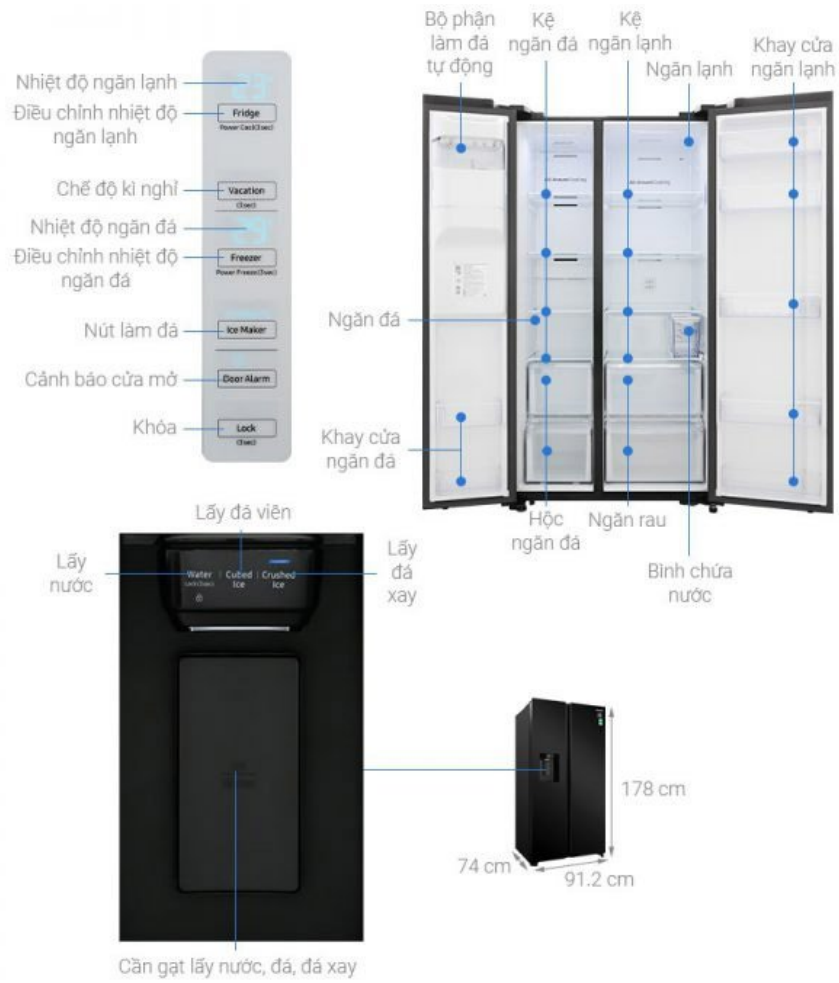

Refrigerator Side By Side Aqua 510 liter Width Depth Height 90cm 65.5cm 180.2cm

Refrigerator Shide by side Aqua 518 liters Width Depth Height 90.8cm 65.5cm 179cm

Refrigerator Shide by side LG 601 liters Width Depth Height 91.2cm 73.8cm 178.2cm

Refrigerator Shide by side Samsung 602 liters Width Depth Height 91.2cm 72cm 178.9cm

Refrigerator Shide by side LG 613 liters Width Depth Height 91.5cm 71.5cm 178cm

Refrigerator Shide by side Samsung 617 liters Width Depth Height 91.2cm 74cm 178cm

Refrigerator Shide by side Samsung 647 liters Width Depth Height 91.2cm 71.6cm 178cm

1. 5 addresses of the most prestigious home refrigerator repair in Hanoi

2. Does mini fridge cost electricity? Tips for using mini fridge power saving
3. Top 5 best selling Inverter refrigerators