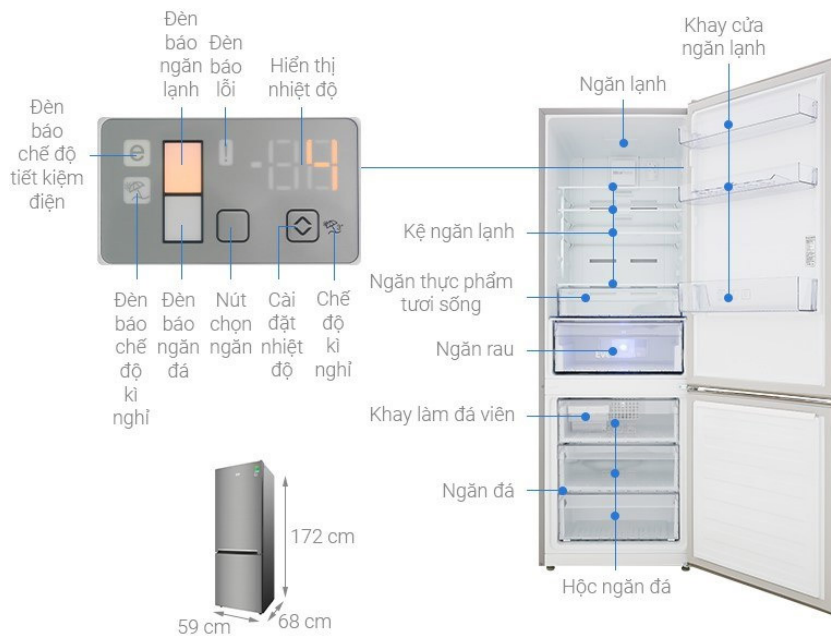

Refrigerator with 2 wings Sharp 165 liters Width Depth Height 53cm 64cm 135.4cm

Refrigerator with 2 wings Sharp 182 liters Width Depth Height 54.5cm 62.5cm 139cm

Refrigerator with 2 wings Sharp 253 liters Width Depth Height 54.5cm 62.5cm 170cm

Refrigerator with 2 wings Sharp 287 liters Width Depth Height 61cm 62cm 166cm

LG fridge size

LG 2-Refrigerator Refrigerator 209 liters Width Depth Height 58.5cm 55.5cm 152cm

Refrigerator with 2 wings LG 255 liters Width Depth Height 55.5cm 63cm 167cm

Refrigerator with 2 wings LG 315 liter Width Depth Height 60cm 66.5cm 169cm

Refrigerator 2 wings LG 393 liters Width Depth Height 70cm 70cm 168cm

Refrigerator size Beko

Refrigerator 2 wings Beko 188 liters Width Depth Height 54cm 55cm 135cm

Refrigerator 2 wings Beko 210 liters Width Depth Height 60cm 54cm 145cm

Refrigerator with 2 wings Beko 250 liters Width Depth Height 54cm 60cm 165cm

Refrigerator 2 wing Beko 323 liters Width Depth Height 59cm 68cm 172cm