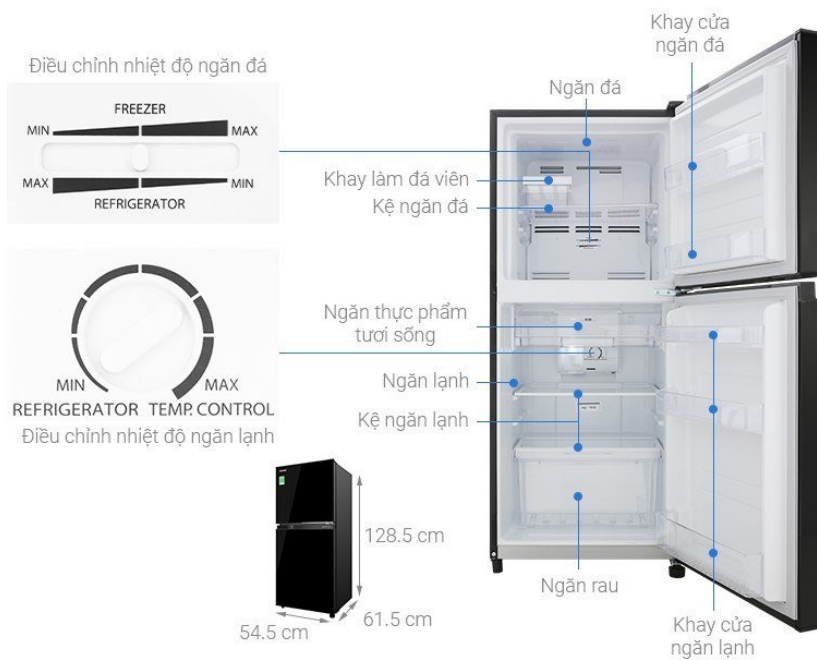

Refrigerator 2 wings Panasonic 234 liters Width Depth Height 60cm 60cm 145cm

Refrigerator 2 wings Panasonic 255 liters Width Depth Height 60.1cm 64.8cm 150.5cm

Refrigerator 2 wings Panasonic 268 liters Width Depth Height 60cm 64.5cm 150.5cm

Refrigerator 2 wings Panasonic 306 liters Width Depth Height 60.5cm 63.8cm 164.4cm

Panasonic 2-wing Refrigerator 322 liters Width Depth Height 60.1cm 65.6cm 178.5cm

Toshiba refrigerator size

Refrigerator 2 wings Toshiba 180 liters Width Depth Height 54.5cm 61.5cm 128.5cm

Refrigerator 2 wings Toshiba 194 liters Width Depth Height 54.7cm 63.2cm 145cm

Refrigerator 2 wings Toshiba 233 liters Width Depth Height 54.7cm 63.2cm 154.5cm

Refrigerator with 2 wings Toshiba 234 liter Width Depth Height 60cm 60cm 145cm

Refrigerator 2 wings Toshiba 326 liters Width Depth Height 65cm 65.6cm 164.5cm

Refrigerator 2 wings Toshiba 405 liters Width Depth Height 67cm 67.7cm 176.2cm

Sharp refrigerator size

Refrigerator with 2 wings Sharp 150 liters Width Depth Height 53.3cm 60cm 128.1cm