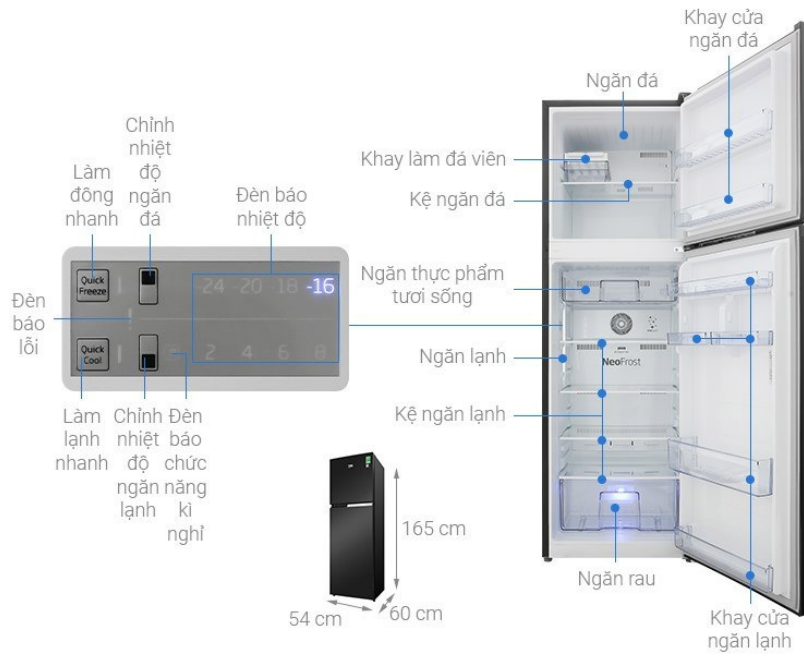

Refrigerator with 2 wings Sharp 165 liters Width Depth Height 53cm 64cm 135.4cm

Refrigerator with 2 wings Sharp 182 liters Width Depth Height 54.5cm 62.5cm 139cm

Refrigerator with 2 wings Sharp 253 liters Width Depth Height 54.5cm 62.5cm 170cm

Refrigerator with 2 wings Sharp 287 liters Width Depth Height 61cm 62cm 166cm

LG fridge size

LG 2-Refrigerator Refrigerator 209 liters Width Depth Height 58.5cm 55.5cm 152cm

Refrigerator with 2 wings LG 255 liters Width Depth Height 55.5cm 63cm 167cm

Refrigerator with 2 wings LG 315 liter Width Depth Height 60cm 66.5cm 169cm

Refrigerator 2 wings LG 393 liters Width Depth Height 70cm 70cm 168cm

Refrigerator size Beko

Refrigerator 2 wings Beko 188 liters Width Depth Height 54cm 55cm 135cm

Refrigerator 2 wings Beko 210 liters Width Depth Height 60cm 54cm 145cm

Refrigerator with 2 wings Beko 250 liters Width Depth Height 54cm 60cm 165cm

Refrigerator 2 wing Beko 323 liters Width Depth Height 59cm 68cm 172cm