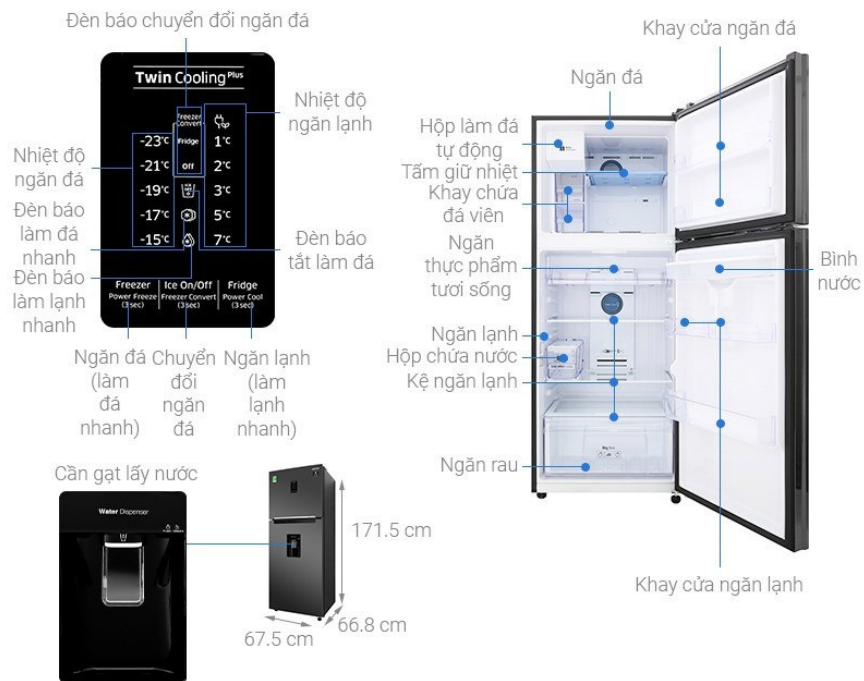

Mini fridge size

Aqua Mini Refrigerator 50 liters Width Depth Height 47.6cm 46cm 54cm

Refrigerator Electrolux 85 liters Width Depth Height 47.4cm 44.7cm 83.1cm

Refrigerator Beko 90 liters Width Depth Height 48cm 52cm 85cm

Mini media fridge 93 liter Width Depth Height 43.7cm 47cm 85cm

Refrigerator size with 2 wings

Refrigerator line 2 wings usually with a capacity of 150 to 500 liters, many families prefer.

Samsung refrigerator size

Samsung 236-liter refrigerator Width Depth Height 56cm 63.5cm 154.5cm

Samsung Refrigerator 256 liters Width Depth Height 57.2cm 66.4cm 169.8cm

Samsung 2-door Refrigerator 319 liters Width Depth Height 60cm 67.2cm 171.5cm

Refrigerator with 2 wings Samsung 360 liters Width Depth Height 67.5cm 66.8cm 171.5cm

Samsung refrigerator size 380 liters Width Depth Height 67.5cm 66.8cm 178.5cm

Panasonic refrigerator size

Cabinet 2 wings Panasonic 2 wings 188 liters Width Depth Height 52cm 57cm 136cm