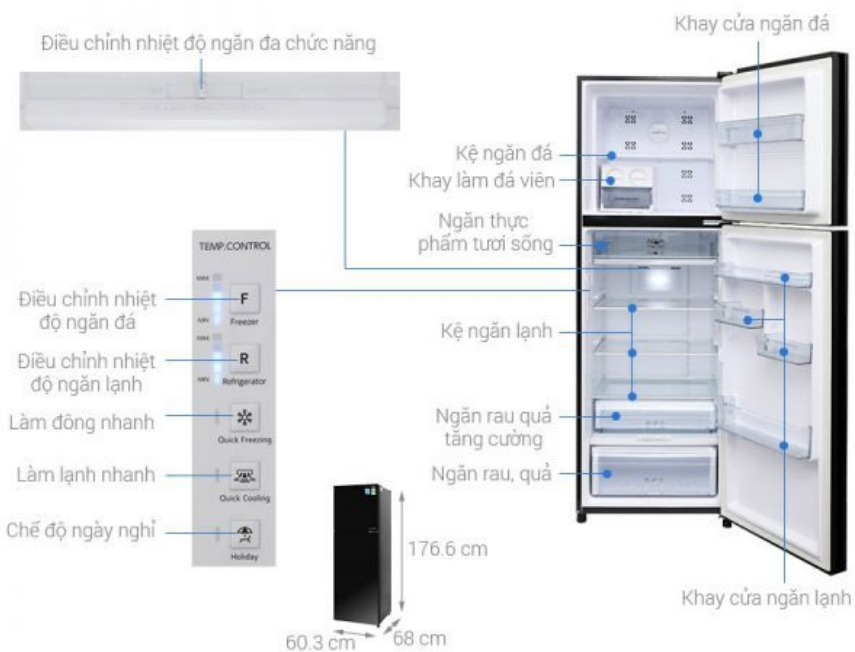

Refrigerator 2 wings Beko 210 liters Width Depth Height 60cm 54cm 145cm

Refrigerator with 2 wings Beko 250 liters Width Depth Height 54cm 60cm 165cm

Refrigerator 2 wing Beko 323 liters Width Depth Height 59cm 68cm 172cm

Aqua fridge size

Refrigerator with 2 wings Aqua 186 liters Width Depth Height 52cm 56cm 141.7cm

Refrigerator with 2 wings Aqua 235 liters Width Depth Height 54.4cm 63.5cm 146.5cm

Refrigerator with 2 wings Aqua 318 liter Width Depth Height 60.3cm 67.3cm 166.6cm

Refrigerator with 2 wings Aqua 344 liters Width Depth Height 60.3cm 68cm 176.6cm

Refrigerator Size Side By Side

Side by side refrigerators are quite large, usually from 516 liters to 758 liters, for families with many members.