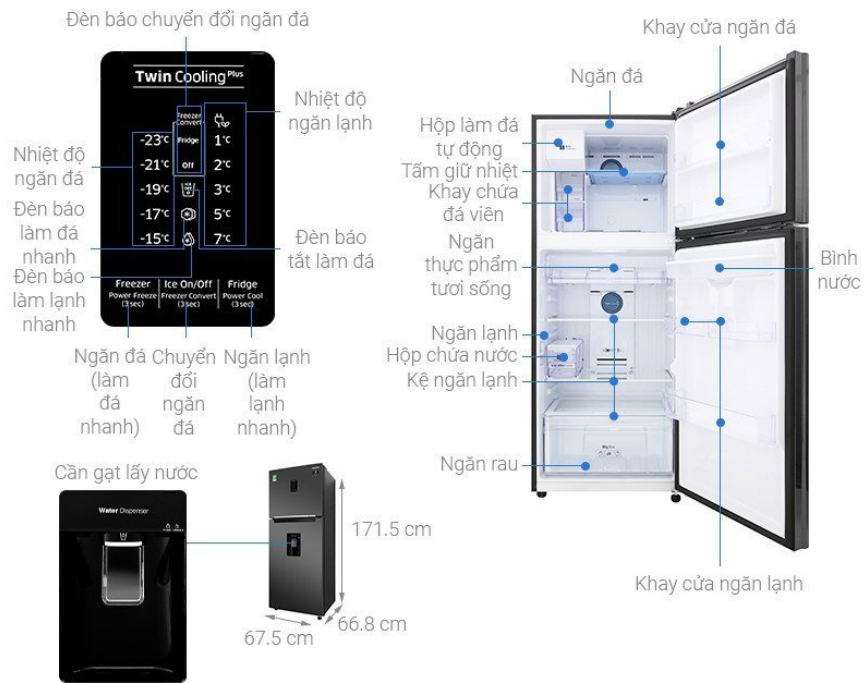

Mini fridge size

Aqua Mini Refrigerator 50 liters Width Depth Height 47.6cm 46cm 54cm

Refrigerator Electrolux 85 liters Width Depth Height 47.4cm 44.7cm 83.1cm

Refrigerator Beko 90 liters Width Depth Height 48cm 52cm 85cm

Mini media fridge 93 liter Width Depth Height 43.7cm 47cm 85cm

Refrigerator size with 2 wings

Refrigerator line 2 wings usually with a capacity of 150 to 500 liters, many families prefer.

Samsung refrigerator size

Samsung 236-liter refrigerator Width Depth Height 56cm 63.5cm 154.5cm

Samsung Refrigerator 256 liters Width Depth Height 57.2cm 66.4cm 169.8cm

Samsung 2-door Refrigerator 319 liters Width Depth Height 60cm 67.2cm 171.5cm

Refrigerator with 2 wings Samsung 360 liters Width Depth Height 67.5cm 66.8cm 171.5cm

Samsung refrigerator size 380 liters Width Depth Height 67.5cm 66.8cm 178.5cm

Panasonic refrigerator size

Cabinet 2 wings Panasonic 2 wings 188 liters Width Depth Height 52cm 57cm 136cm