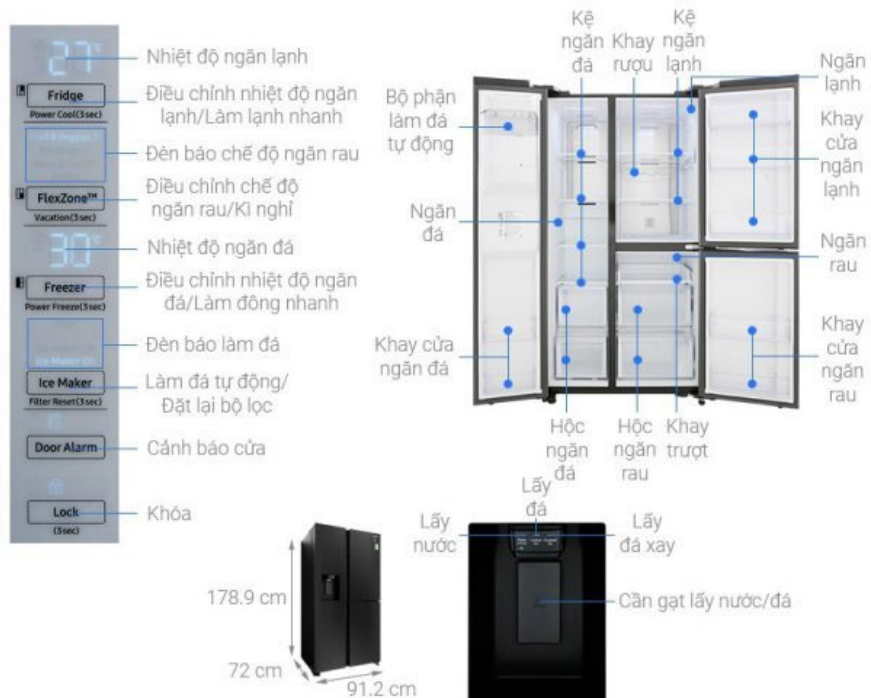

Refrigerator with 2 wings Aqua 344 liters Width Depth Height 60.3cm 68cm 176.6cm

Refrigerator Size Side By Side

Side by side refrigerators are quite large, usually from 516 liters to 758 liters, for families with many members.

Refrigerator Side By Side Aqua 510 liter Width Depth Height 90cm 65.5cm 180.2cm

Refrigerator Shide by side Aqua 518 liters Width Depth Height 90.8cm 65.5cm 179cm

Refrigerator Shide by side LG 601 liters Width Depth Height 91.2cm 73.8cm 178.2cm

Refrigerator Shide by side Samsung 602 liters Width Depth Height 91.2cm 72cm 178.9cm

Refrigerator Shide by side LG 613 liters Width Depth Height 91.5cm 71.5cm 178cm

Refrigerator Shide by side Samsung 617 liters Width Depth Height 91.2cm 74cm 178cm

Refrigerator Shide by side Samsung 647 liters Width Depth Height 91.2cm 71.6cm 178cm

1. 5 addresses of the most prestigious home refrigerator repair in Hanoi

2. Does mini fridge cost electricity? Tips for using mini fridge power saving
3. Top 5 best selling Inverter refrigerators