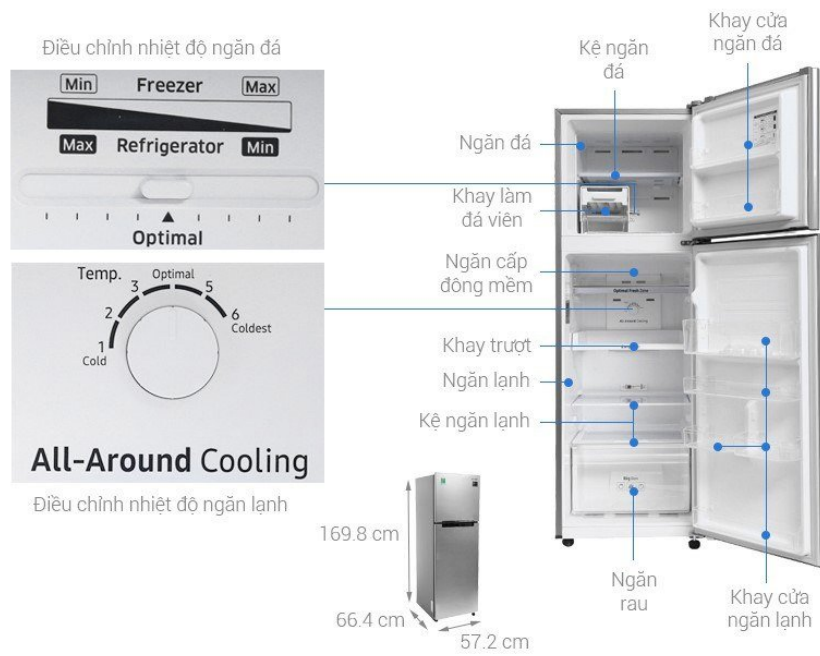

Mini fridge size

Aqua Mini Refrigerator 50 liters Width Depth Height 47.6cm 46cm 54cm

Refrigerator Electrolux 85 liters Width Depth Height 47.4cm 44.7cm 83.1cm

Refrigerator Beko 90 liters Width Depth Height 48cm 52cm 85cm

Mini media fridge 93 liter Width Depth Height 43.7cm 47cm 85cm

Refrigerator size with 2 wings

Refrigerator line 2 wings usually with a capacity of 150 to 500 liters, many families prefer.

Samsung refrigerator size

Samsung 236-liter refrigerator Width Depth Height 56cm 63.5cm 154.5cm

Samsung Refrigerator 256 liters Width Depth Height 57.2cm 66.4cm 169.8cm

Samsung 2-door Refrigerator 319 liters Width Depth Height 60cm 67.2cm 171.5cm