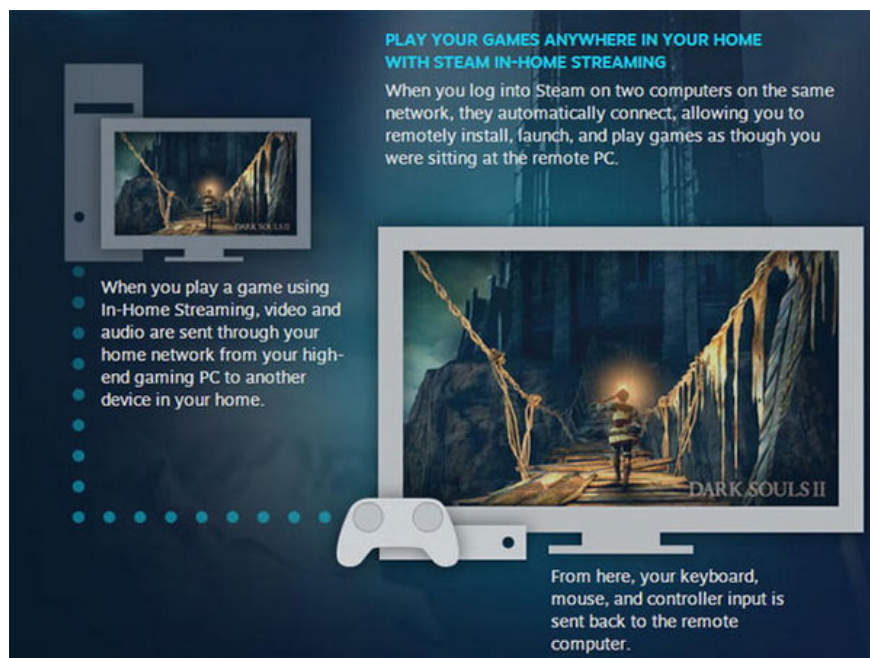

Valve offers a wide range of In-Home Streaming services for gamers

Recently, Valve has officially launched the streaming game In-Home Streaming for all users, instead of limited to closed beta program as before.

Recently, Valve has officially launched the streaming game In-Home Streaming for all users, instead of limited to closed beta program as before.

In-Home Streaming is a service that allows you to stream games between two computers in the same network. Both computers must be installed Steam as well as login Steam account on it. After logging in, your 2 computers will connect to each other, thereby helping you install, run, and play games installed on one machine on the other. Details of this technology can be found in this article.

With its features, In-Home Streaming is the ideal choice to stream games from a highly configurable PC to a laptop, or a HTPC (home theater PC) connected to the TV screen. The service can also stream Windows games on computers running Linux, MacOS, and even SteamOS. Therefore, this will be an important card for Valve in developing Steam Machine, a line of gaming computers using the Linux kernel.

With this service, Valve wants to make sure that Steam Machine users can still play their favorite Windows games.

You finished reading the article "**Valve offers a wide range of In-Home Streaming services for gamers**" edited by the [TipsMake](#) team. We hope this article has provided you with many useful tech tips and tricks. You can search for similar articles on tips and guides. Thank you for reading and for following us regularly.
