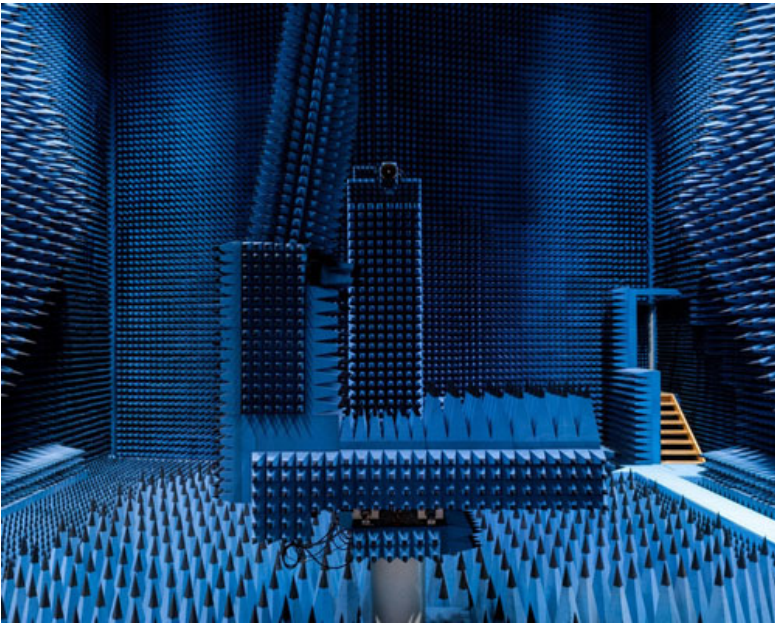

The Odeillo Solar Oven in France was opened in 1970. The site has 9,600 mirrors, focusing the sun's rays on a spot where the crucible is set to raise its temperature to 6,000 degrees Fahrenheit. Aerospace like NASA and ESA use this place to conduct high-temperature materials testing for nuclear reactors and spacecraft.

The Cube Laboratory at Bang & Olufsen Sound in Denmark is testing a Beolab 90 speaker.

Inside the R & D department at Adidas headquarters in Germany, models of human legs are sealed on racks.

The RJ Mitchell Wind tunnel, which belongs to the engineering department of the University of Southampton, UK, ranks in the Top 100 universities worldwide.

Inside the anechoic chamber, the quietest room in the world at the Technical University of Denmark.

Pictured are the doors waiting to be installed inside the Tokamak Pit at ITER in Saint-Paul-lès-Durance, France. Each door weighs more than 65 tons.