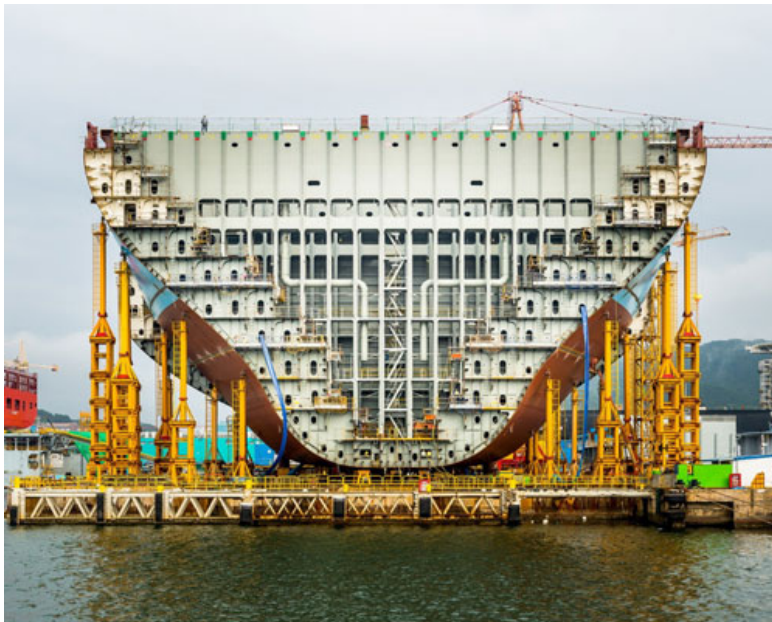

After watching the pictures of Alastair Philip Wiper, surely viewers will have a different thought about the inanimate machines.

Vodka distillery is located in Skåne, Sweden.

Denmark's largest pharmaceutical cannabis greenhouse in Europe.

Model of atlas Detector, one of the 7 major particle accelerators at CERN in Switzerland.

A knitting machine has about 4,000 needles at the Kvadrat Febrik textile factory in Tilberg, Netherlands.

Horsens - slaughterhouse handles 100,000 pigs per week in Denmark.

Another version of the Maersk Triple E. super container ship, which is capable of transporting 18,000 containers, is the world's largest ship when it was launched in 2013.

A corner of the Gøl factory in Svenstrup, Denmark. This factory has been producing sausages since 1934.