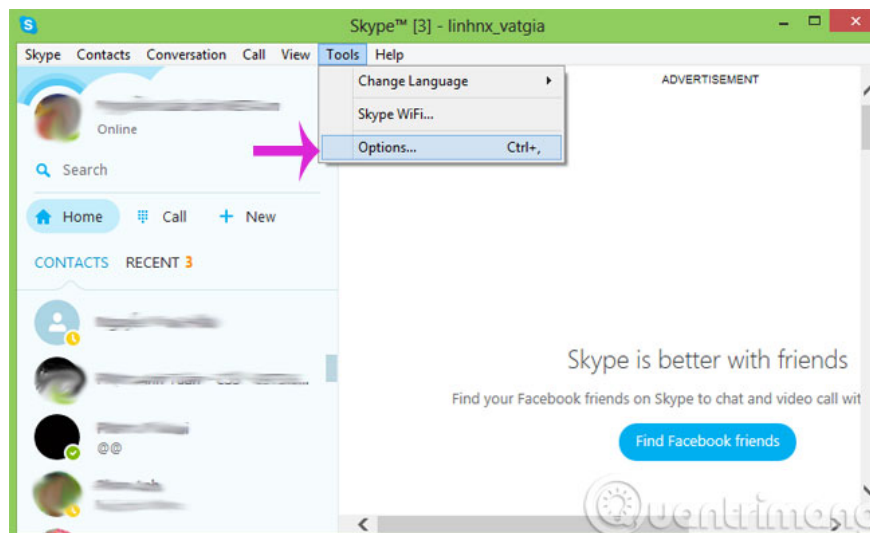

Turn off the Skype icon under the Taskbar after Sign Out

Skype is one of the most used chat software today because of its simple, easy-to-use interface, high stability, allowing sending and receiving files directly. However, there is a small inconvenience, that is when the account is exited, the icon will still be under the Taskbar whether you close it or not. Today, TipsMake.com will guide you how to completely turn off the Skype icon under the Taskbar after Sign Out. Please consult.

Skype is one of the most used chat software today because of its simple, easy-to-use interface, high stability, allowing sending and receiving files directly. However, there is a small inconvenience, that is when the account is exited, the icon will still be under the Taskbar whether you close it or not. Today, TipsMake.com will guide you how to completely turn off the Skype icon under the Taskbar after Sign Out. Please consult.

Step 1:

From the **Skype** interface, click the **Tools** menu and select **Options** .

Step 2:

In the **Options** interface, click **Advanced** > **Advanced settings**, then uncheck the **Keep Skype in the taskbar while i'm signed in** . Then, click **Save** to save.