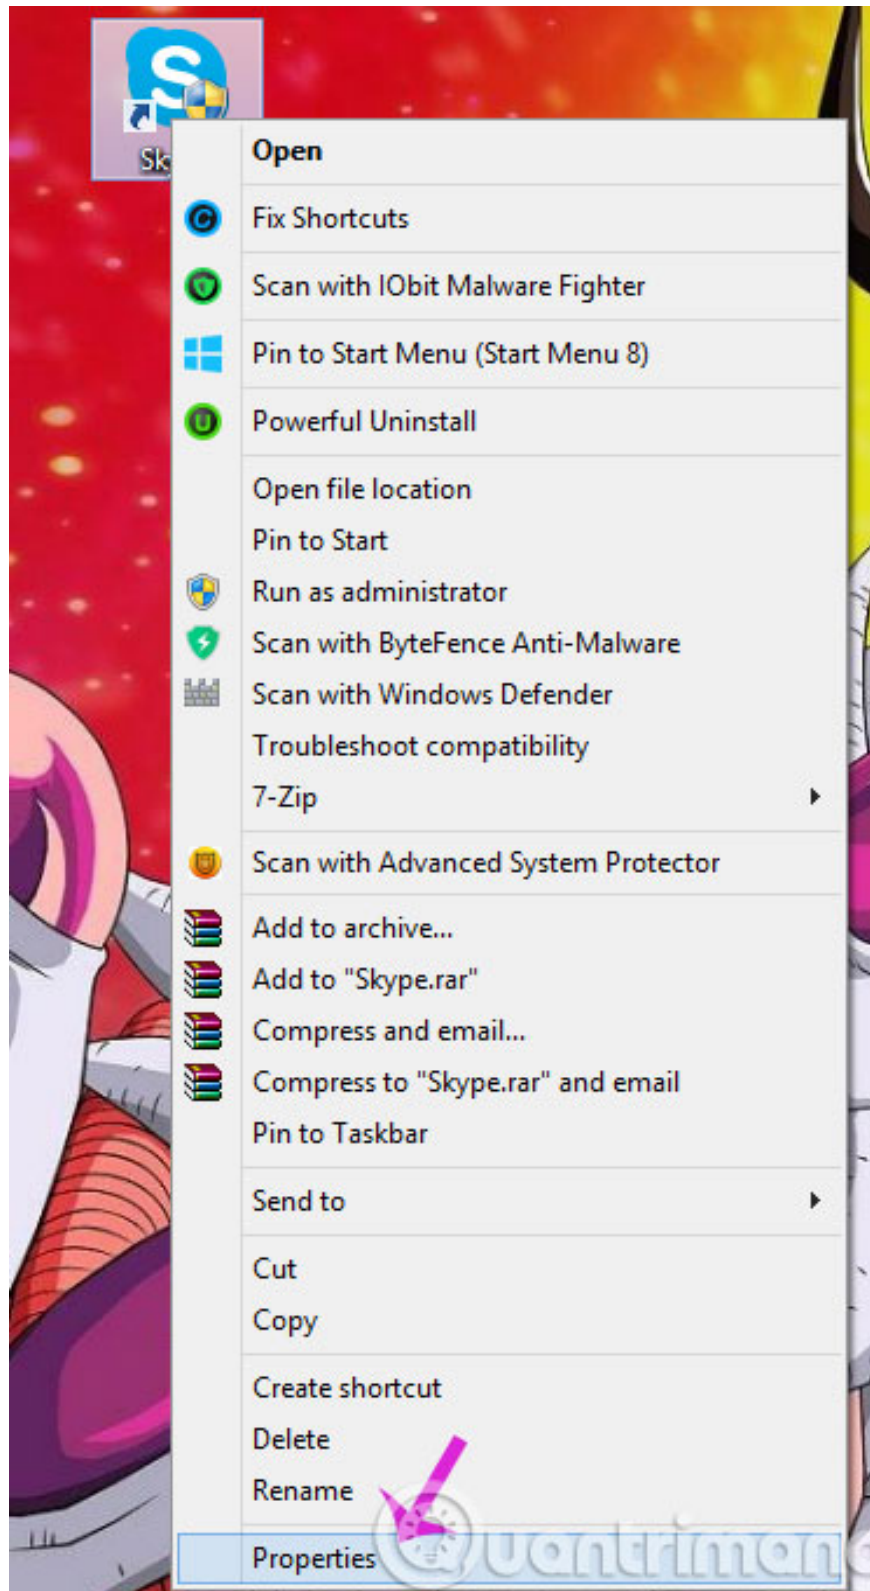

Turn off the Skype icon under the Taskbar after Sign Out

Skype is one of the most used chat software today because of its simple, easy-to-use interface, high stability, allowing sending and receiving files directly. However, there is a small inconvenience, that is when the account is exited, the icon will still be under the Taskbar whether you close it or not. Today, TipsMake.com will guide you how to completely turn off the Skype icon under the Taskbar after Sign Out. Please consult.

Skype is one of the most used chat software today because of its simple, easy-to-use interface, high stability, allowing sending and receiving files directly. However, there is a small inconvenience, that is when the account is exited, the icon will still be under the Taskbar whether you close it or not. Today, TipsMake.com will guide you how to completely turn off the Skype icon under the Taskbar after Sign Out. Please consult.

Step 1:

From the **Skype** interface, click the **Tools** menu and select **Options** .

Step 2:

In the **Options** interface, click **Advanced** > **Advanced settings**, then uncheck the **Keep Skype in the taskbar while i'm signed in** . Then, click **Save** to save.

Step 3:

Right-click the **Skype** icon and select **Properties**

Step 4:

In the **Properties** dialog box, select the **Compatibility** tab and check the **Run this program in compatibility mode for line** and select **Windows Vista (Service Pack 2)** in the section below. Then, click **OK** .