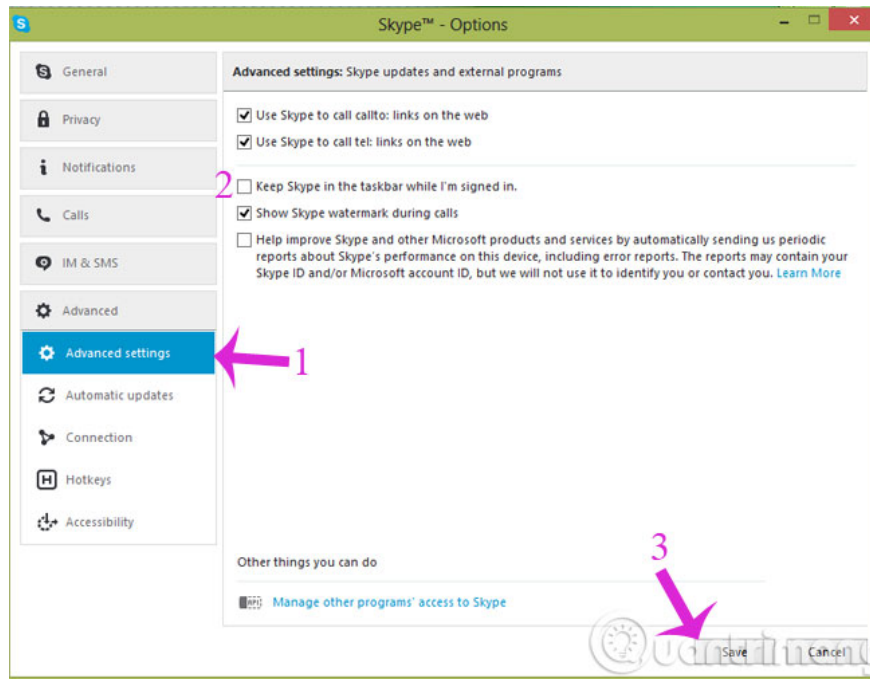

Skype is one of the most used chat software today because of its simple, easy-to-use interface, high stability, allowing sending and receiving files directly. However, there is a small inconvenience, that is when the account is exited, the icon will still be under the Taskbar whether you close it or not. Today, TipsMake.com will guide you how to completely turn off the Skype icon under the Taskbar after Sign Out. Please consult.

Step 1:

From the **Skype** interface, click the **Tools** menu and select **Options** .

Step 2:

In the **Options** interface, click **Advanced** > **Advanced settings**, then uncheck the **Keep Skype in the taskbar while i'm signed in** . Then, click **Save** to save.