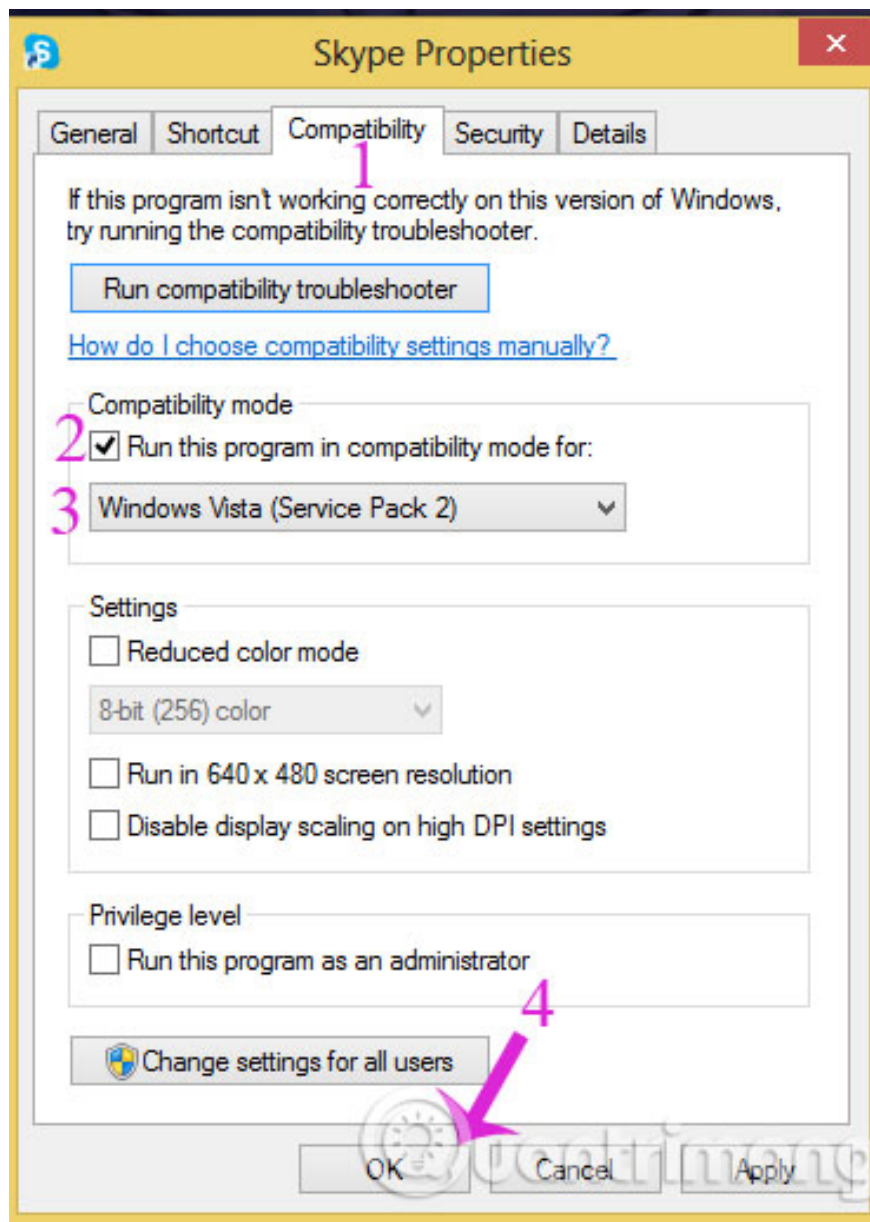

Turn off the Skype icon under the Taskbar after Sign Out

Skype is one of the most used chat software today because of its simple, easy-to-use interface, high stability, allowing sending and receiving files directly. However, there is a small inconvenience, that is when the account is exited, the icon will still be under the Taskbar whether you close it or not. Today, TipsMake.com will guide you how to completely turn off the Skype icon under the Taskbar after Sign Out. Please consult.

Skype is one of the most used chat software today because of its simple, easy-to-use interface, high stability, allowing sending and receiving files directly. However, there is a small inconvenience, that is when the account is exited, the icon will still be under the Taskbar whether you close it or not. Today, TipsMake.com will guide you how to completely turn off the Skype icon under the Taskbar after Sign Out. Please consult.

Step 1:

From the **Skype** interface, click the **Tools** menu and select **Options** .

Step 2:

In the **Options** interface, click **Advanced** > **Advanced settings**, then uncheck the **Keep Skype in the taskbar while i'm signed in** . Then, click **Save** to save.

Step 3:

Right-click the **Skype** icon and select **Properties**

Step 4:

In the **Properties** dialog box, select the **Compatibility** tab and check the **Run this program in compatibility mode for line** and select **Windows Vista (Service Pack 2)** in the section below. Then, click **OK** .