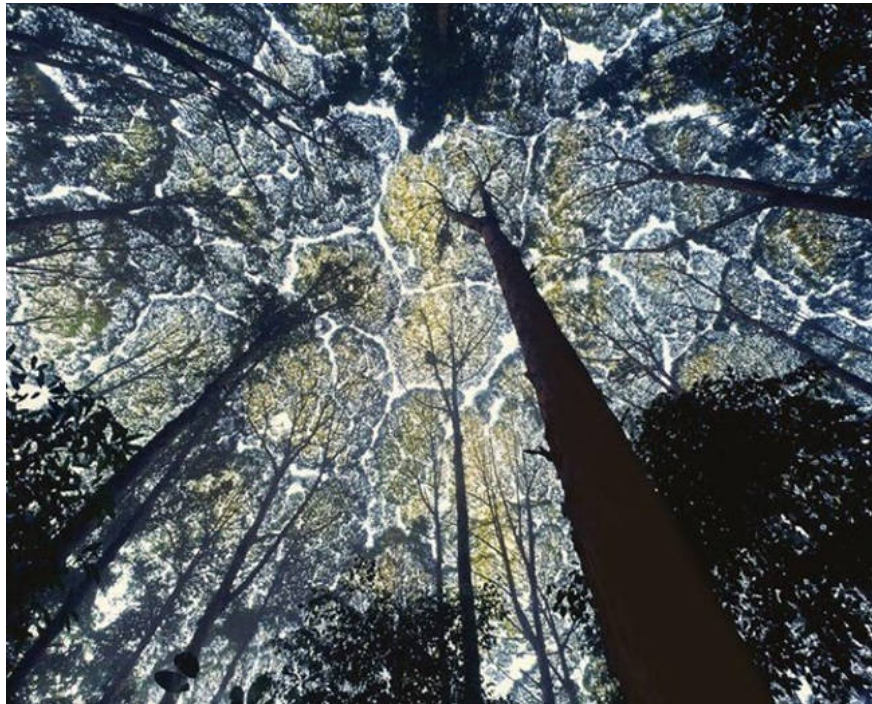

Trees shy and mysterious have no explanation for the strange behavior of plants

If you have the opportunity to walk into the forest, take a moment to look up at the tall trees, maybe you'll be surprised at what you see.

Did you realize something special in this photo?The top canopy of trees is almost not "intruding" into each other.(Source Bored Panda).

People call this phenomenon with many different names such as shame trees, shameful foliage or shy tree tops. (Source Bored Panda).

Shameful foliage phenomenon is observed in some species of trees of similar height growing side by side but the top foliage of these trees is completely not intertwined. Seen from the ground, they form a dome with spaces unlike the canals. (Source Bored Panda)

Since it was first discovered in 1920, so many different theories have been proposed to explain this strange behavior of plants.(Source Bored Panda)

Some argue that this interesting phenomenon occurs to limit the spread of harmful insects among trees.(Source Bored Panda)