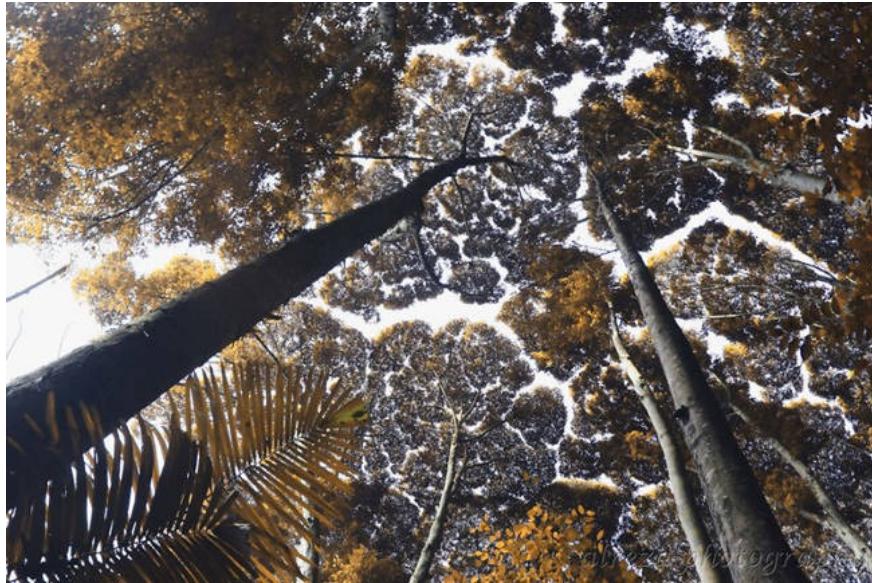

Did you realize something special in this photo?The top canopy of trees is almost not "intruding" into each other.(Source Bored Panda).

People call this phenomenon with many different names such as shame trees, shameful foliage or shy tree tops. (Source Bored Panda).

Shameful foliage phenomenon is observed in some species of trees of similar height growing side by side but the top foliage of these trees is completely not intertwined. Seen from the ground, they form a dome with spaces unlike the canals. (Source Bored Panda)

Since it was first discovered in 1920, so many different theories have been proposed to explain this strange behavior of plants.(Source Bored Panda)

Some argue that this interesting phenomenon occurs to limit the spread of harmful insects among trees.(Source Bored Panda)

Others believe that trees try to distance themselves from each other to protect other branches from breaking down in bulk during a stormy wind.(Source Bored Panda)

Besides, many people agree with the view that the shy peak phenomenon occurs so that trees can optimize exposure to light to help the photosynthesis process of each individual tree better.(Source Bored Panda)