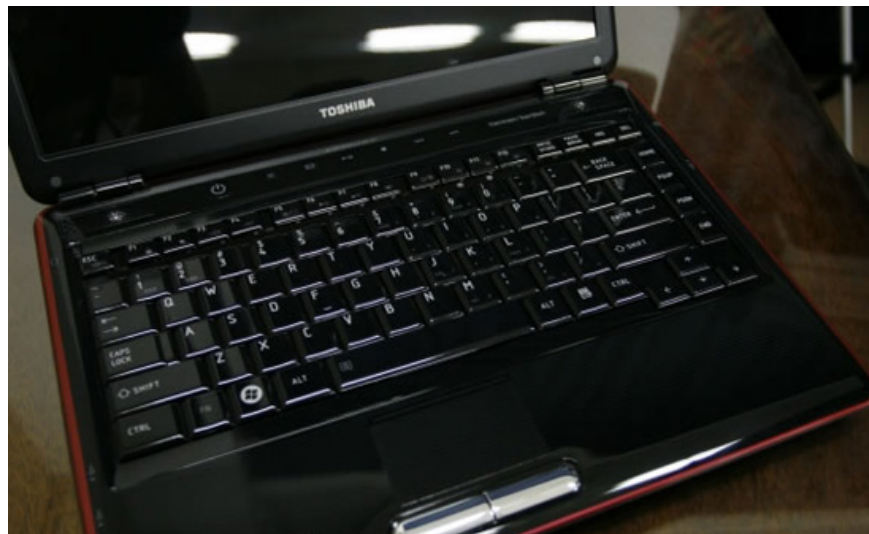

(Photo: Aving.net)

You finished reading the article "**Toshiba Satellite M300 is red**" edited by the [TipsMake](http://TipsMake.com) team. We hope this article has provided you with many useful tech tips and tricks. You can search for similar articles on tips and guides. Thank you for reading and for following us regularly.