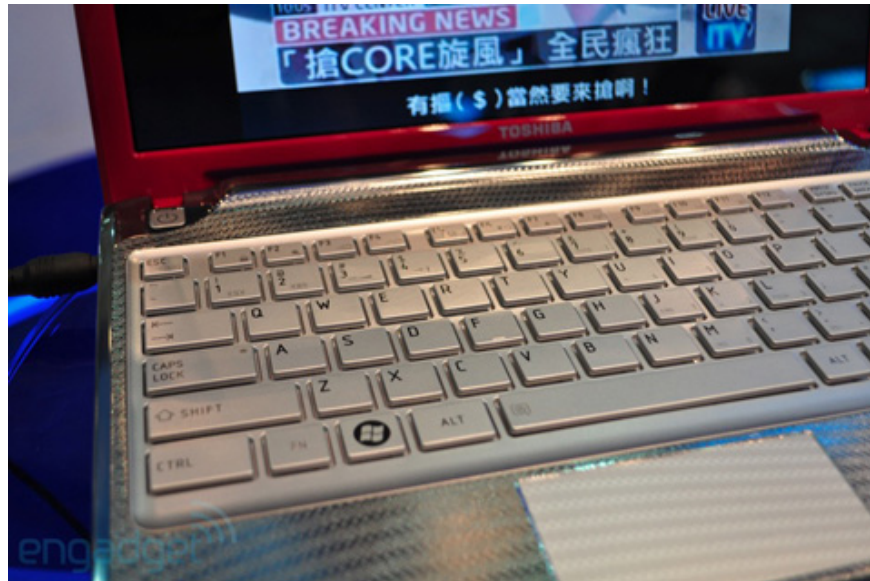

Small Satellite M135 with 13 inch screen size.

Equipped with chiclet keyboard like Mini NB305.