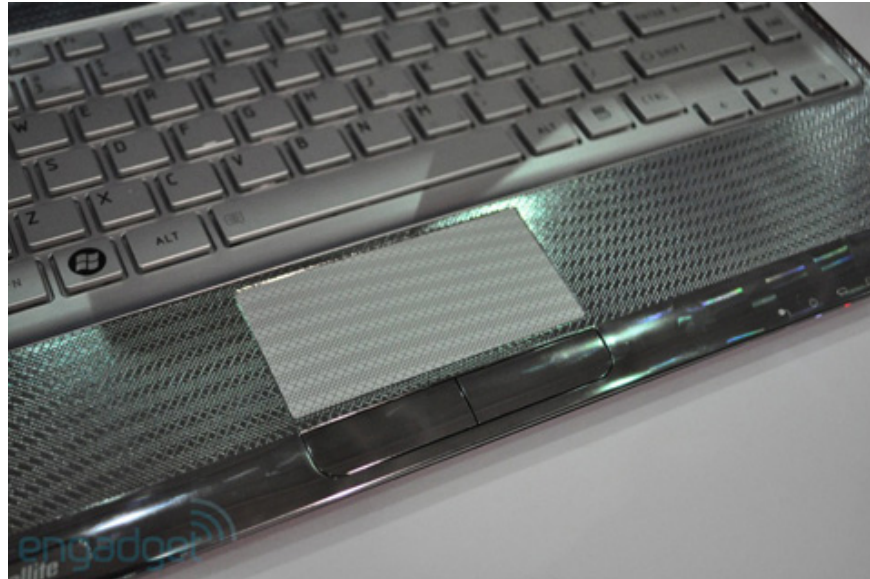

Toshiba renewed the Satellite line design

The more elegant and convenient chiclet keyboard like the Mini NB305 netbook is one of the biggest changes

The more elegant and convenient chiclet keyboard like the Mini NB305 netbook is one of the biggest changes .

The Mini NB305 is one of the best netbooks on the market today with a sturdy and easy-to-operate chiclet keyboard. Seeming to recognize this outstanding feature, Toshiba has decided to include it in its Satellite laptops.

Small Satellite M135 with 13 inch screen size.

Equipped with chiclet keyboard like Mini NB305.

This model is less than 2.5 cm thin.

The inside of the metal engraving machine is hard and luxurious.

Right side,

The top surface is still carved with plastic ball etched.

Another model of the Satellite line also has a new keyboard.

Touchpad with different colors compared to the hand part.

On this model.

You finished reading the article "**Toshiba renewed the Satellite line design**" edited by the [TipsMake](#) team. We hope this article has provided you with many useful tech tips and tricks. You can search for similar articles on tips and guides. Thank you for reading and for following us regularly.