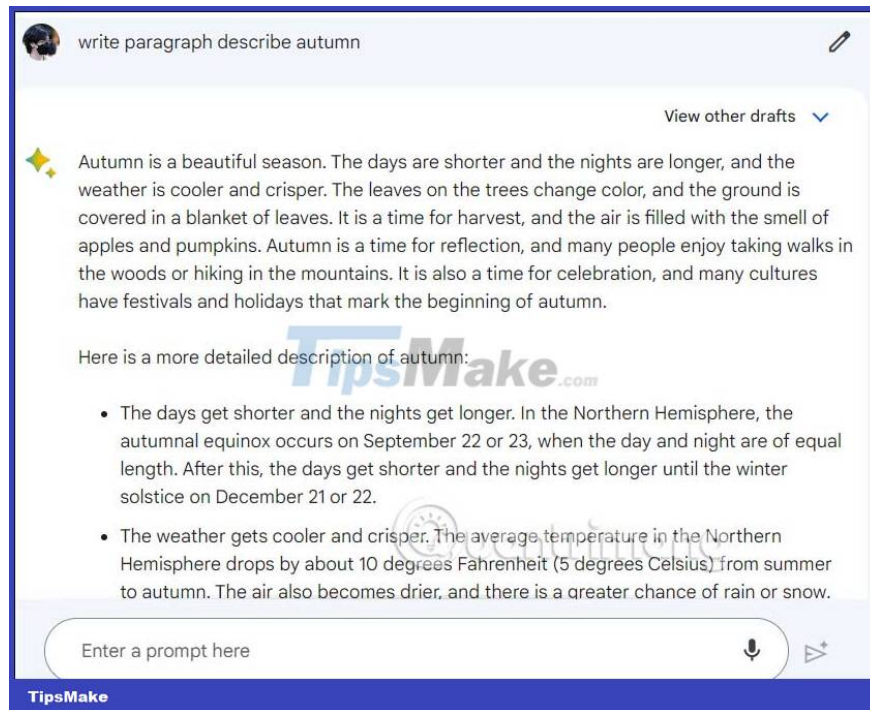

In addition to writing basic content, you can also let Google Bard write a poem with your given topic.