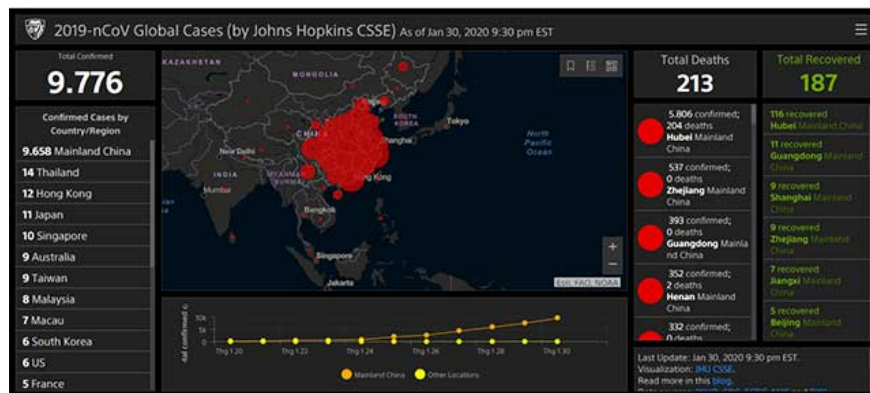

This website will help you constantly update the situation of Wuhan pneumonia worldwide

The outbreak of acute pneumonia caused by corona virus (Wuhan flu) is unpredictable.

The outbreak of coronary pneumonia (Wuhan pandemic) is unpredictable with thousands of infections worldwide, hundreds of deaths (in China), and 23 countries with confirmed people positive for this new strain (as of 12:30 on January 31). The situation became so complicated that the WHO World Health Organization had to meet and make a declaration of the nCoV pneumonia epidemic as an "international emergency medical condition".

Another problem that is causing headaches for the authorities is the fact that fake information about the actual situation of the disease is spreading rapidly on social media, causing unwarranted confusion in the community. In order to provide accurate, reputable information and give global people a better overview of the spread of corona virus in real time, the Center for Science and Systems Engineering (CSSE) is headquartered in Johns Hopkins, Maryland, USA, they have been speeding up the development and introduction of an online statistical website, collecting data on diseases collected from a number of official agencies including WHO as well as testing centers disease control and prevention in China, the USA and Europe.

Concerns about a new strain of corona virus may be more difficult to control than the initial assessment appeared on Sunday, after Chinese National Health Minister Ma Xiaowei said the time The incubation period can last up to 14 days, and during this period the virus can still be transmitted directly from person to person through the respiratory tract, ears, and eyes, leading to infection control. spread of disease becomes extremely difficult.