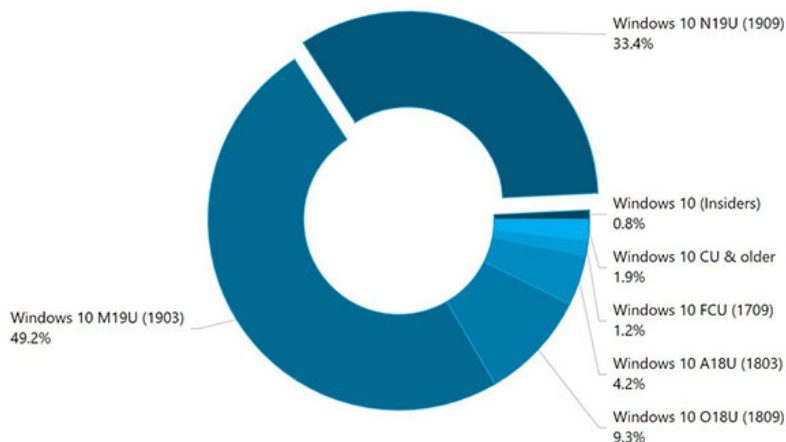

This is the most commonly used version of Windows 10 in the world

Windows 10 is currently the most commonly used personal computer operating system in the world, this is probably well known, but have you ever wondered which version of Windows 10 is the most popular?

Windows 10 has been on the market for nearly 5 years, along with dozens of updates, large and small, to make this operating system more perfect, both in stability as well as user support utilities.

Windows 10 is currently the most commonly used personal computer operating system in the world, this is probably well known, but have you ever wondered which version of Windows 10 is the most popular? According to new statistics of market analysis firm AdDuplex, Windows 10 1903 (Windows 10 May 2019) is currently the most popular version of Windows 10 used in the world, accounting for 49.2%. Of the total number of Windows 10 computers that are currently active, second place is Windows 10 1909 (November 2019 Update) with 33.4%. Notably, there are still 9.3% of Windows 10 computers in the world currently running on Windows 10 update 1809 (October 2019 Update). This is known as one of the worst Windows 10 updates ever released, with a series of fundamental vulnerabilities that Microsoft forced to recover after only a short time to market.