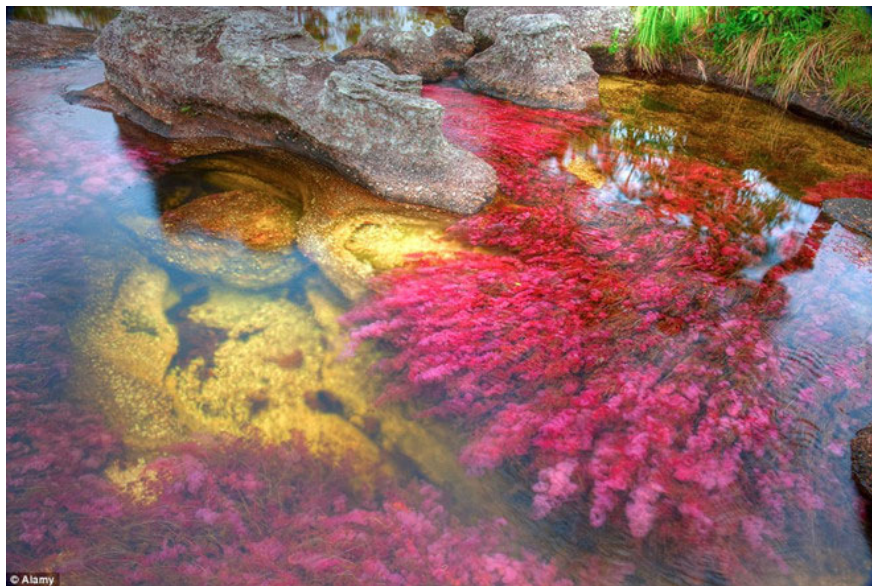

The gray of the stone and the clear blue of the water blend with the red of the tree.