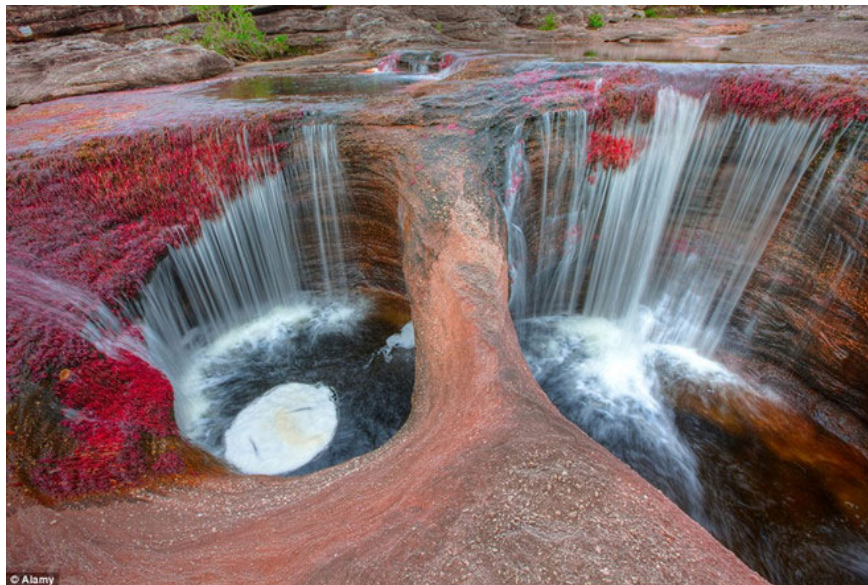

This is the most colorful rainbow river in the world

The most colorful river in the world, with enough colors like this rainbow named Cano Cristables, is located in Colombia. River water has many colors, especially always changing colors according to the light and river surface.

The most colorful river in the world, with enough colors like this rainbow named Cano Cristables, is located in Colombia. River water has many colors, especially always changing colors according to the light and river surface.

1. Why do rivers never flow in a straight line but like to twist?
2. Decipher the mysterious success of the mysterious blue aquamarine river with 1-0-2 in the world

According to experts, the water color changes because of *Macarenia Clavigera*, an endemic species of the Sierra de la Macarena - a mountain range located south of the capital Bogota, Colombia.

During the period from July to November (mid-rainy season to dry season), mosses, aquatic plants, corals and red *Macarenia Clavigera* trees cling to the rocks along the nearly 100 km long river, creating a colorful carpet from orange, red, yellow and blue just below the surface of the water creates a beautiful 'liquid rainbow'.

Admire the magical beauty of the world's most beautiful river through a few images below.

The *Macarenia Clavigera* bushes growing at the mouth of the water holes along the river create a beautiful setting.