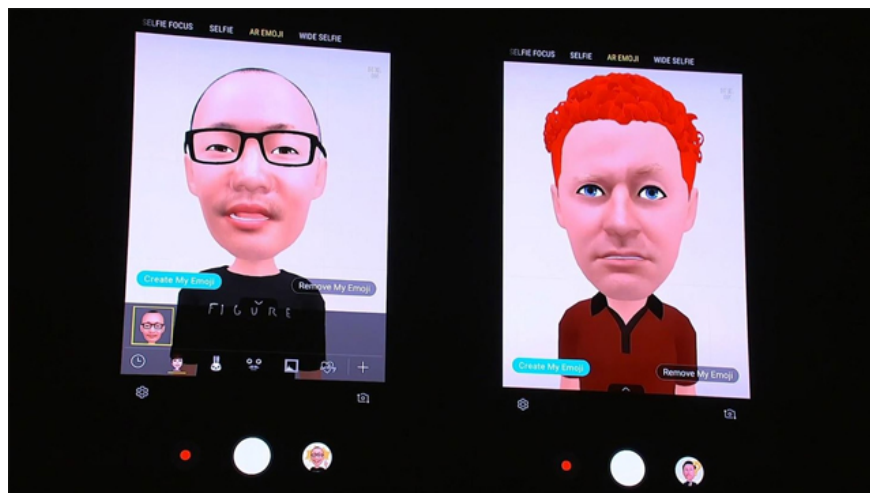

The launch of Samsung's Galaxy S9 and S9 + at Mobile World Congress revolved around the camera and its augmented reality. With AR Emojis, Bixby and ARCore, Galaxy S9 / S9 + provides more original AR software features than any other device. AR is the central element, selected by Samsung to introduce equipment to attendees via AR, using Unpacked application (as expected).

## AR Emoji

Typical AR features of Galaxy S9 / S9 + are AR Emoji, using the machine learning algorithm to render 3D models dynamically from over 100 user facial expressions and then reflect expressions in real time.

In other words, this is a copy of Animoji Apple on iPhone X. However, Samsung has more features and more flexibility in AR Emoji.

AR Emoji combines Animoji with animated characters imitating users, but AR Emoji also creates cartoon like Bitmoji that can be adjusted and customized. So instead of unicorns and aliens singing "Redbone", you can

imagine Childish Gambino performing his song. AR Emoji also creates some dynamic reactions that users can share.

In addition, AR Emoji will allow users to transform themselves into Disney and Pixar characters such as Mickey Mouse, Minnie Mouse and Incredibles.