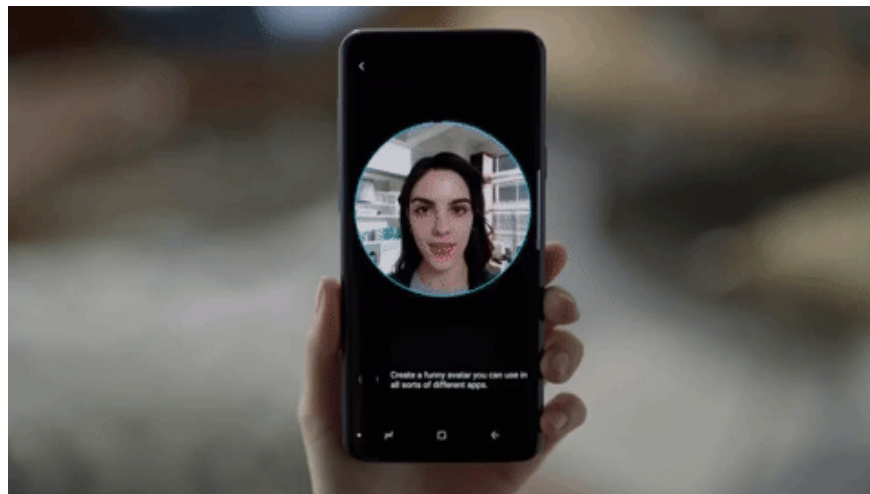

# This is everything you can do in Samsung Galaxy S9 / S9 + AR

The launch of Samsung's Galaxy S9 and S9 + at Mobile World Congress revolved around the camera and its augmented reality. With AR Emojis, Bixby and ARCore, Galaxy S9 / S9 + provides more original AR software features than any other device.

The launch of Samsung's Galaxy S9 and S9 + at Mobile World Congress revolved around the camera and its augmented reality. With AR Emojis, Bixby and ARCore, Galaxy S9 / S9 + provides more original AR software features than any other device. AR is the central element, selected by Samsung to introduce equipment to attendees via AR, using Unpacked application (as expected).

Mr. Erin Willis said at the premiere: *"After all, I am sure you will love this camera. It not only brings beautiful photos, but also makes everything in your life. easier, from shopping to eating, traveling, and with AR, S9's camera will revolutionize the way you work, play and interact with the world around you . "*

## AR Emoji

Typical AR features of Galaxy S9 / S9 + are AR Emoji, using the machine learning algorithm to render 3D models dynamically from over 100 user facial expressions and then reflect expressions in real time.