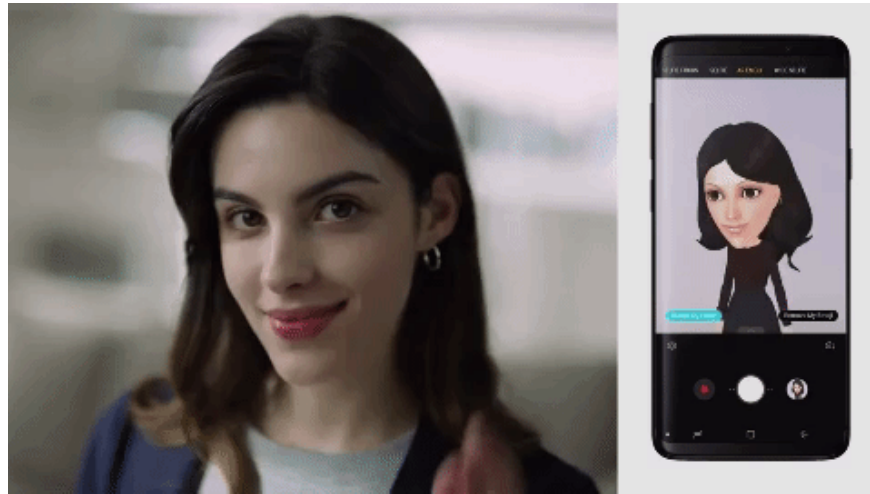

The launch of Samsung's Galaxy S9 and S9 + at Mobile World Congress revolved around the camera and its augmented reality. With AR Emojis, Bixby and ARCore, Galaxy S9 / S9 + provides more original AR software features than any other device. AR is the central element, selected by Samsung to introduce equipment to attendees via AR, using Unpacked application (as expected).

## AR Emoji

Typical AR features of Galaxy S9 / S9 + are AR Emoji, using the machine learning algorithm to render 3D models dynamically from over 100 user facial expressions and then reflect expressions in real time.

In other words, this is a copy of Animoji Apple on iPhone X. However, Samsung has more features and more flexibility in AR Emoji.

AR Emoji combines Animoji with animated characters imitating users, but AR Emoji also creates cartoon like Bitmoji that can be adjusted and customized. So instead of unicorns and aliens singing "Redbone", you can

imagine Childish Gambino performing his song. AR Emoji also creates some dynamic reactions that users can share.

In addition, AR Emoji will allow users to transform themselves into Disney and Pixar characters such as Mickey Mouse, Minnie Mouse and Incredibles.