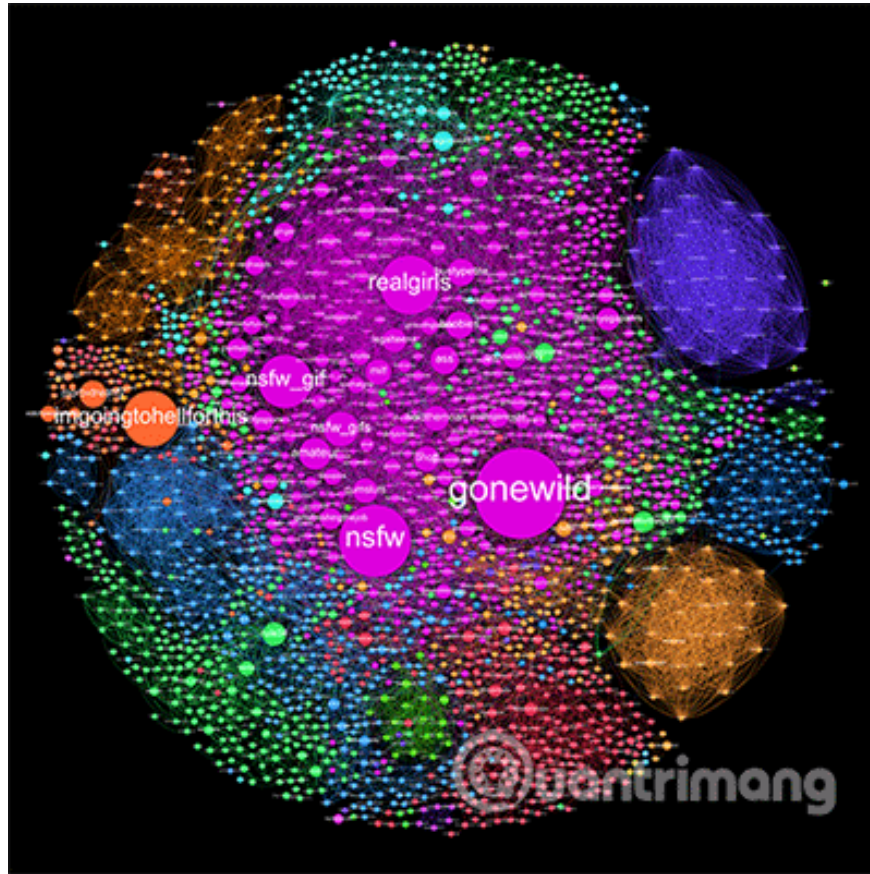

Compare NSFW and SFW

The NSFW trend is quite easy to understand. Conversely, if a link or post is labeled as **SFW - 'Safe For Work'** it means it's safe to see at work and sometimes this phrase is useful if you send content to someone. It may be skeptical about it. The "SFW" label informs them that they do not need to be cautious before opening the content.

Other variations of the NSFW phrase include:

1. **PNSFW** - Probably Not Safe For Work
2. **LSFW** - Less Safe For Work
3. **TSWF** - Technically Safe For Work
3. **PNFO** - Probably Not For the Office

Believe it or not, Drew Curtis (Fark.com founder) tried to register the trademark for 'NSFW' in 2007 but was refused.

Popularity of NSFW subreddit and related subreddit

RedditList.com is a popular reddit resource, listing all categories from the most popular to the lesser known items. When you click on any category, you will be taken to **Reddit.com** and the corresponding category.

The "**AskReddit**" or "**Funny**" subreddit usually holds the first or second position, while the **NSFW** subreddit will be found in the top 100. According to this document, the main NSFW subreddit has 1.1 million subscribers. You can also switch to the **NSFW** tab at the top to see all the different NSFW subreddit.