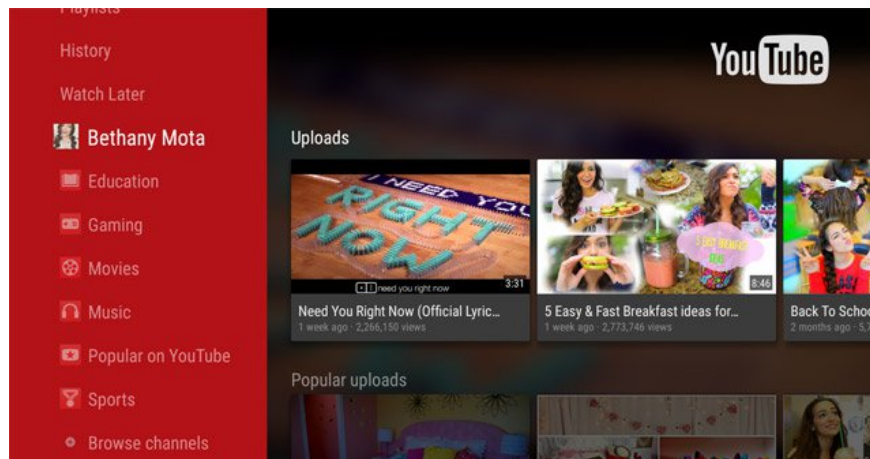

# The YouTube app on Android TV is redesigned

The Android TV YouTube app has been redesigned and added the option to change the quality of the deleted video for some reason in the previous version.

The Android TV YouTube app has been redesigned and added the option to change the quality of the deleted video for some reason in the previous version.

In case you have not heard of Android TV, it is essentially an Android version for smart TVs and multimedia devices, such as Razer Forge and Xiaomi Mi Box. Android TV is Google TV's successor, launched in 2010.

## 1. What else do you not know about Android TV?

Now, let's talk about the update. Although it doesn't make too much of an improvement, the things that it adds are favored by the Android TV community. The first thing you will notice is that the application has a new visual design. Some tabs around and the search bar are also refreshed.

## *New interface of YouTube for Android TV*

In addition, the app's theme color has been changed to gray, previously red and it has a dark color theme found in the PC version of YouTube.

Another added feature is the option to select video quality manually, which is suitable for your network speed and TV.