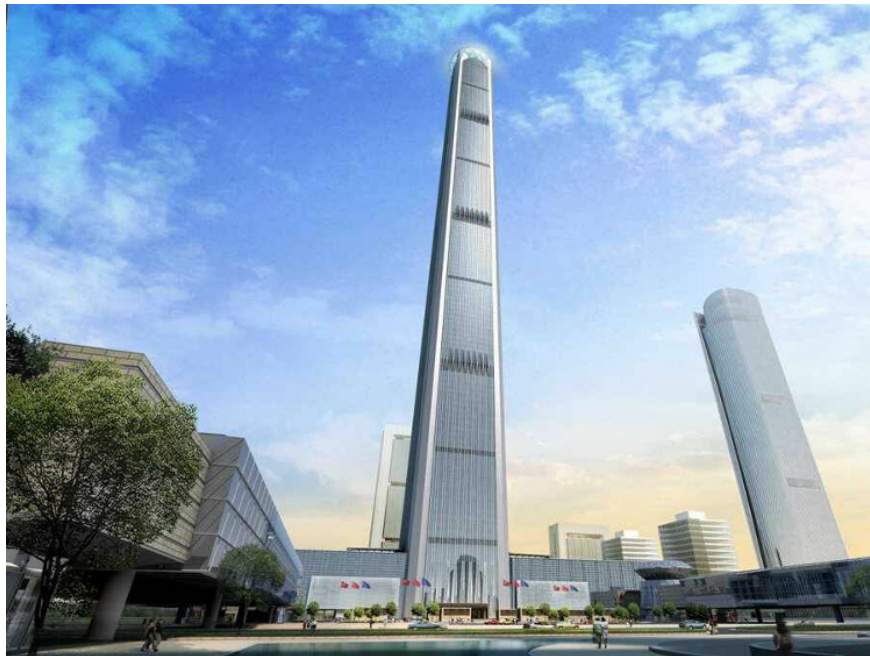

The world's fastest elevator 'phi' with a speed of 1,260m / min

A 530m high lift built by Japan's Hitachi technology company at CTF Financial Center building in Guangzhou, China has set a new speed record with the ability to move up to 1,260 meters per minute. .

A 530m high lift built by Japan's Hitachi technology company at CTF Financial Center building in Guangzhou, China has set a new speed record with the ability to move up to 1,260m / min .

1. Elon Musk released 8 photos of the first human journey to Mars in the future
2. What is special about the world in 2040?

CTF Financial Center building is 530 meters high, which owns the world's fastest elevator, at a speed of 1,260m / min.(Photo: Desidaily.)

Previously, the title of the world's fastest running elevator belonged to the elevator at Shanghai Tower at a speed of 1,150m / min.