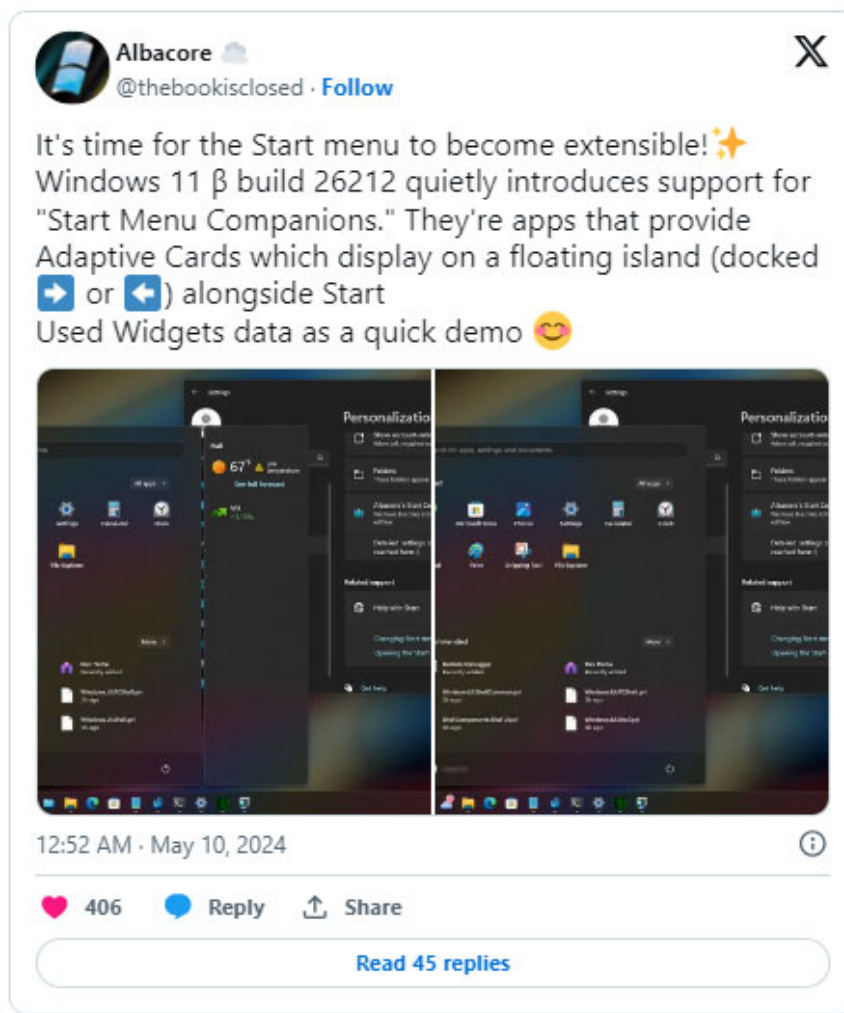

# The Start Menu on Windows 11 will have its own floating widget sidebar

Microsoft appears to be working on a new feature called 'Start Menu Companions' that brings adaptive cards to the Start menu in Windows.

With the release of Windows 11, Microsoft completely removed live tiles from the Start menu. Users who love the quick viewing experience on Windows 10 don't like the new Start menu on Windows 11. There is a third-party application to achieve an experience similar to the live tiles on Windows 11, but it's not enough. Thankfully, Microsoft appears to be working on a new feature called 'Start Menu Companions' that brings adaptive cards to the Start menu in Windows.

Albacore (@thebookisclosed) has found support for Start Menu Companions on the Windows 11 Insider Beta build (26212). Users were able to run the demo using widgets on a floating island, next to the Start menu. Users can attach this island to the left or right side of the Start menu.