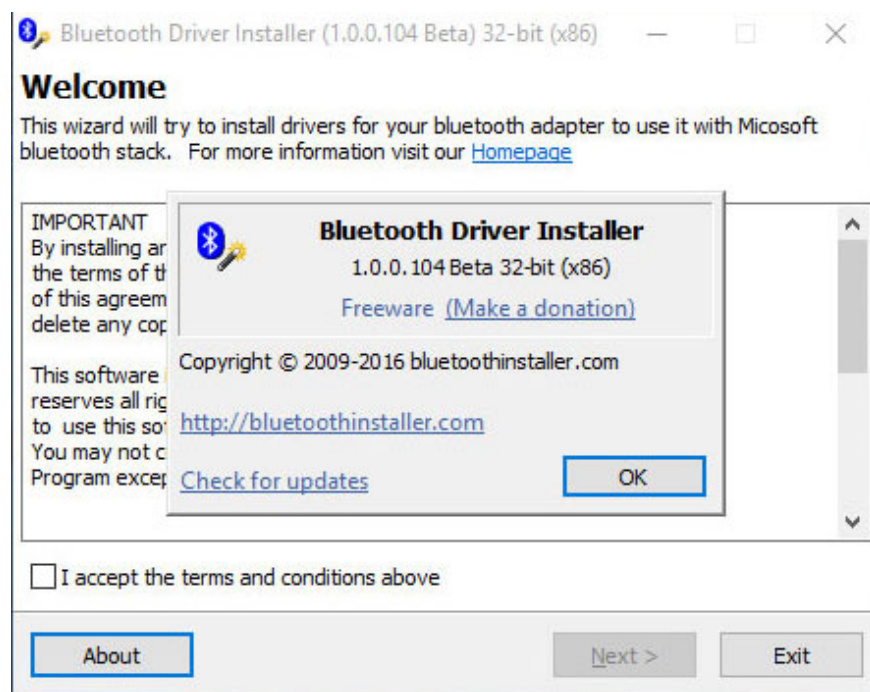

Main features of BlueAuditor:

1. Detect Bluetooth wireless connections.
2. Keep track of Bluetooth devices in your wireless network.
3. Preventing security holes.
4. Monitor the backup of data from Bluetooth devices in XML format.
5. Support most types of Bluetooth drivers from Microsoft installed on the user's computer.
6. Free and fast updates.
7. Online support 24/7 (if buying copyright).
8. Intuitive and simple interface for quick manipulation.

3. Software Bluetooth Driver

1. Download Bluetooth Driver back to Windows

If you encounter situations where Windows cannot identify the Bluetooth adapter (or Bluetooth controller) or you encounter an error, you will realize the usefulness of this software. Bluetooth Driver supports installation to help users easily connect Bluetooth devices. Using Bluetooth Driver you can connect to most Bluetooth adapters including both USB dongles and built-in USB adapters.

Key features of Bluetooth Driver:

1. Provide rich driver inventory.
2. Support multiple USB devices of different manufacturers.
3. Free to use.
4. Support for Windows operating systems.
5. Firmware upgrade for Bluetooth devices.
6. The software is quite light and can be inserted into USB for use anywhere.