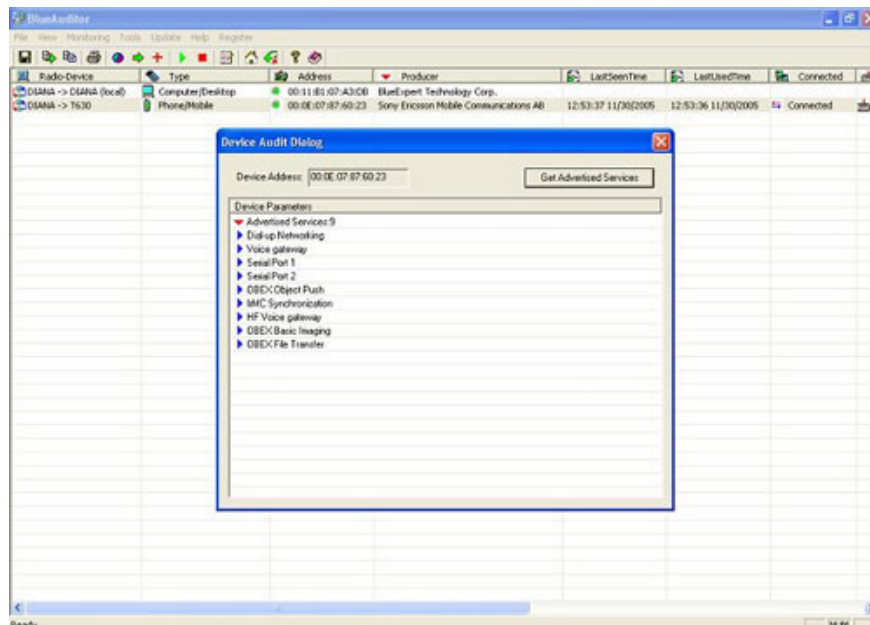

2. BlueAuditor Software

1. Download BlueAuditor for Windows

Bluetooth connection with PC BlueAuditor software allows users to monitor and control Bluetooth devices. The program can detect and track any Bluetooth device within a distance of 1 to 100 meters, and display relevant information and services provided by these devices.