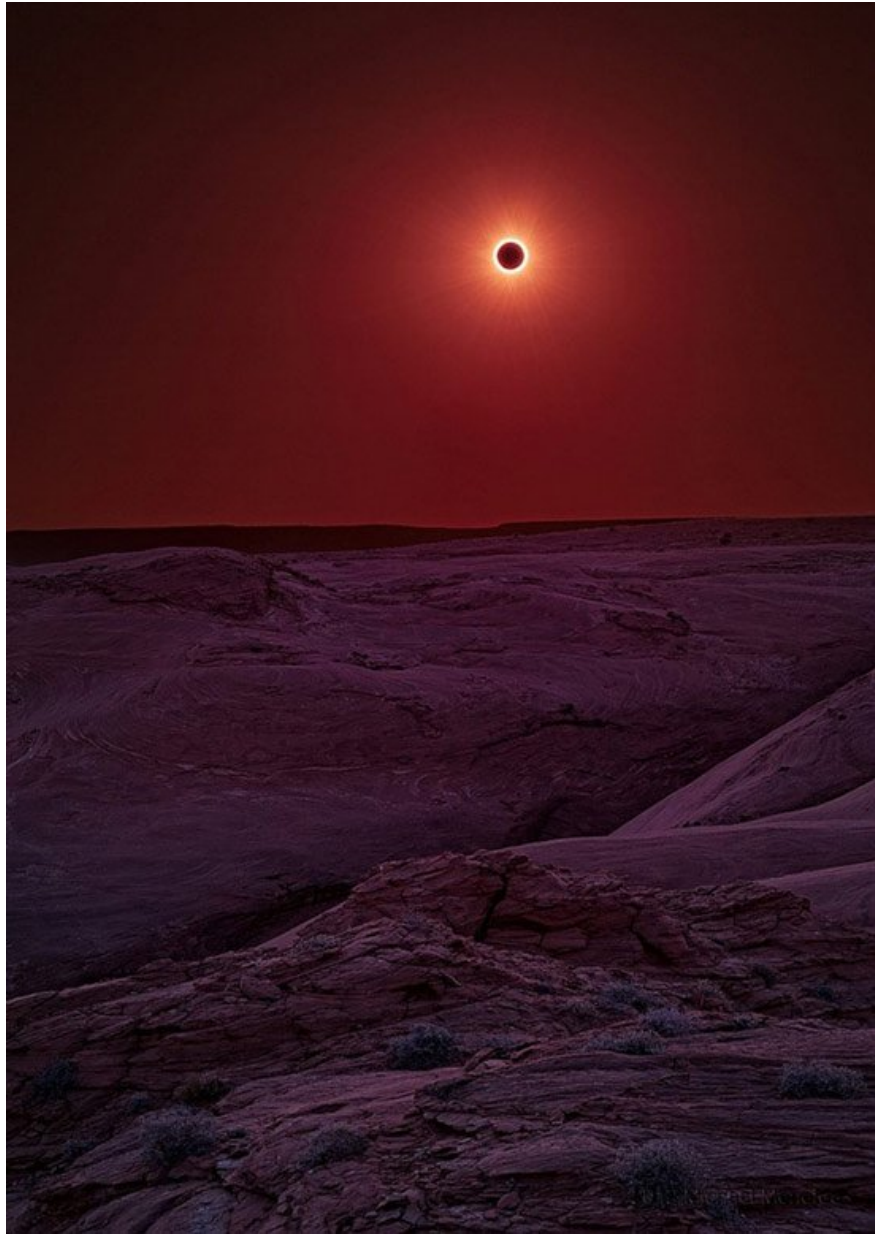

Horsetail waterfall in Yosemite National Park, California (USA) "caught fire" at sunset.

Not photoshop, here is a photo of a Japanese swimmer and his school of fish.

A perfect photo from scene to light that captures the eclipse of the eclipse that happens in Arizona beautifully.

Nature and nature always have creations far beyond the imagination of humankind.

Is the path to paradise a legend?

The city is full of houses in Hong Kong.

The volcano shines.

Lightning struck the sky, creating a beautiful scenery.

This photo of a boat passing by the ice made many people confused and thought it was a Photoshop product.

The mirror image of the sky above the water looks like an apocalyptic scene.

It is simply a picture of fallen trees but it is enough to make the viewer have to look back many times.

In this picture, time seems to stop.

The moment of sunset at sea was like separating the sky in two.

Painted stumps make the image appear to be split in half.

You finished reading the article "**The series of real photos looks like fake to make viewers bewildered**" edited by the [TipsMake](#) team. We hope this article has provided you with many useful tech tips and tricks. You can search for similar articles on tips and guides. Thank you for reading and for following us regularly.