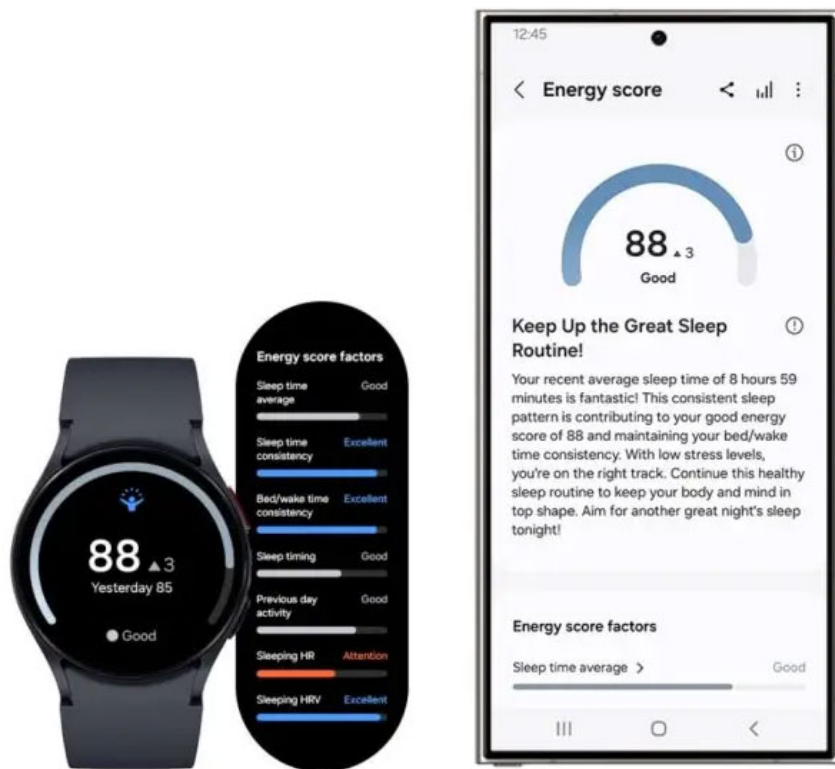

# The One UI 6 Watch update brings AI features to the Samsung Galaxy Watch

The company announced the One UI 6 Watch update based on Wear OS 5 with AI features and it's exciting for many reasons.

Samsung is expected to announce its next generation of wearables – the Galaxy Watch 7 and Galaxy Ring series during the upcoming Galaxy Unpacked event, scheduled to take place on June 10.

## What's new in the One UI 6 Watch update?

Samsung is bringing Galaxy AI to its Wear OS smartwatches via the upcoming One UI 6 Watch update. The new features are primarily focused on health and are available in Samsung Health, and will provide more personalized health advice to Galaxy Watch users.

Energy Score

The two main features are Energy Score and Wellness Tips. Energy Score can help track your energy by looking at the current day's sleep, the previous day's sleep, heart rate, and waking consistency to give you a score on a 100-point scale.

From what we see, health tips will show you personalized tracking cards on the Samsung Health dashboard to show sleep time, fat burning goals and resting heart rate as well as providing tips on how to achieve your goals.