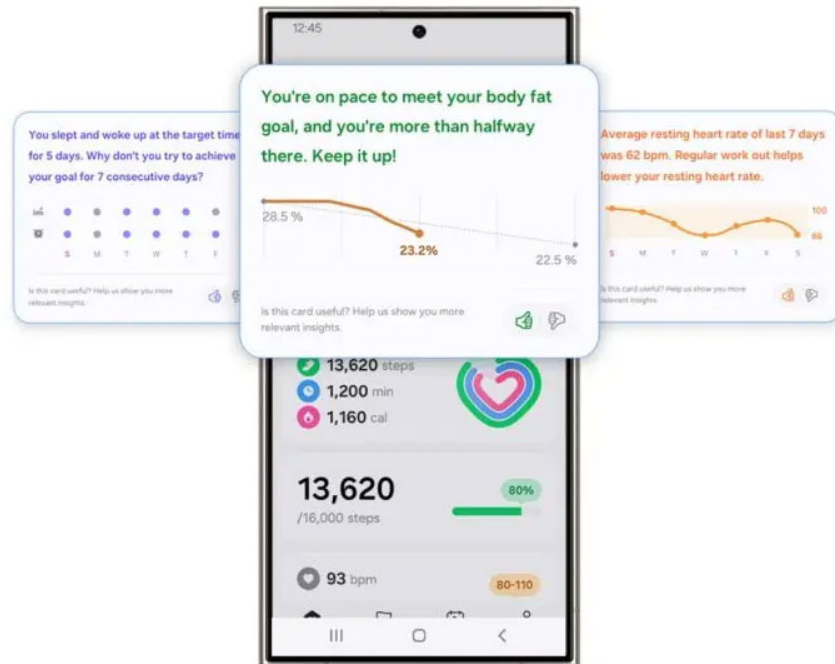

# The One UI 6 Watch update brings AI features to the Samsung Galaxy Watch

The company announced the One UI 6 Watch update based on Wear OS 5 with AI features and it's exciting for many reasons.

Samsung is expected to announce its next generation of wearables – the Galaxy Watch 7 and Galaxy Ring series during the upcoming Galaxy Unpacked event, scheduled to take place on June 10.

## What's new in the One UI 6 Watch update?

Samsung is bringing Galaxy AI to its Wear OS smartwatches via the upcoming One UI 6 Watch update. The new features are primarily focused on health and are available in Samsung Health, and will provide more personalized health advice to Galaxy Watch users.

Energy Score

The two main features are Energy Score and Wellness Tips. Energy Score can help track your energy by looking at the current day's sleep, the previous day's sleep, heart rate, and waking consistency to give you a score on a 100-point scale.

From what we see, health tips will show you personalized tracking cards on the Samsung Health dashboard to show sleep time, fat burning goals and resting heart rate as well as providing tips on how to achieve your goals.