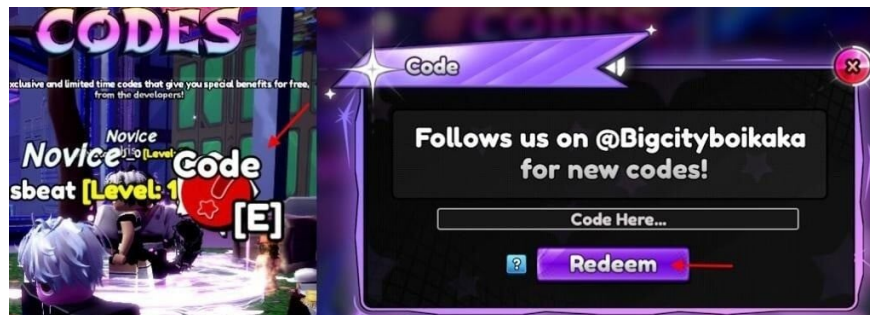

Introduction to Anime Auto Chess and game code

Instructions on how to enter Anime Auto Chess codes

Step 1: Launch and enter the Anime Auto Chess game on **Roblox** .

If you are a new player, please complete the mandatory tutorial to unlock all game features, including the code redemption function.

Step 2: Find the NPC character named **Codes** in the lobby of the main lobby area. They are usually located to the right of the **Night Market** area .

Step 3: Stand close to the NPC and press the E key on your keyboard (or the Interact button on your phone screen) to open the code entry interface.

Step 4: Enter the correct code into the blank field and press the **Redeem** button to receive your gift.

How to get more new Anime Auto Chess codes

Join the group on Facebook

Like any game, Anime Auto Chess has its own community of players, and Facebook discussion groups are a staple. There, besides getting updates on new gift codes, you can make friends and interact with other players to exchange gaming experiences.