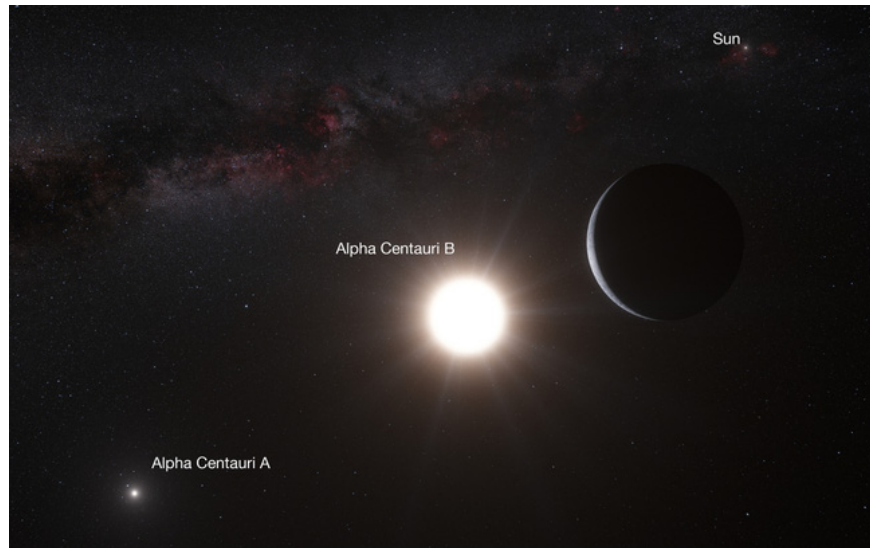

insulating atmosphere, the temperature will reach 30 degrees C (80 degrees F), warm enough to keep liquid water on the surface.

Distance from Alpha Centauri A and Alpha Centauri B to Subtle

3: Number of stars in Alpha Centauri system. In addition to Proxima Centauri, there are Alpha Centauri A and B forming a pair of binary stars.

1.3 : The weight of the planet " *strange* " Proxima b compared to Earth. This newly discovered planet is very similar in size to Earth, only slightly larger.

0.24 light years : Distance from Alpha Centauri A and Alpha Centauri B to Subtle. With this distance, some astronomers have asked, " *Will Proxima Centauri be considered part of the same star system?*"

You finished reading the article "**The mystery of the numbers of Proxima b: The 'Second Earth' on the planet may exist life**" edited by the [TipsMake](#) team. We hope this article has provided you with many useful tech tips and tricks. You can search for similar articles on tips and guides. Thank you for reading and for following us regularly.