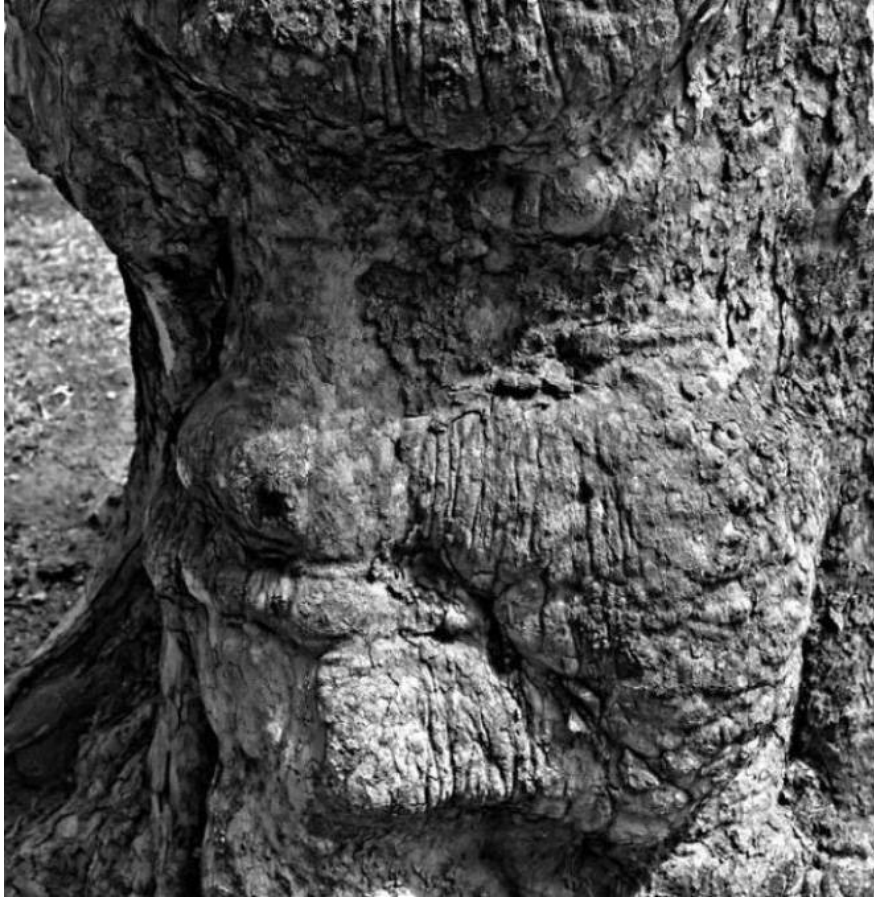

3. The roots of the trees are intertwined with strange shapes that many people associate with images of dragons trapped in ancient trees.

4. The unseen face that lies across the tree's trunk makes many people feel scared when they see it for the first time.

5. Smiling face.

6. Faceless came out from the movie.

7. 'Mr. god tree' with a gentle smile that makes the children go through and want to hug once.

8. The demonic face of tree roots startled many people in a panic.

9. The trunk of this walnut has an odd shape. Each person can imagine a different animal. What kind of picture do you see?

10. Is it the same alien that we often see on movies?

11. When looking at this tree, it is easy to associate with the face of the screaming person.

12. The grainy tree looks like the miserable face of an old man.

13. Under an angle of view, this trunk is like laughing at someone.

14. Is the Water King King 'entering' this tree?

15. Here is a collection of gossip ladies!