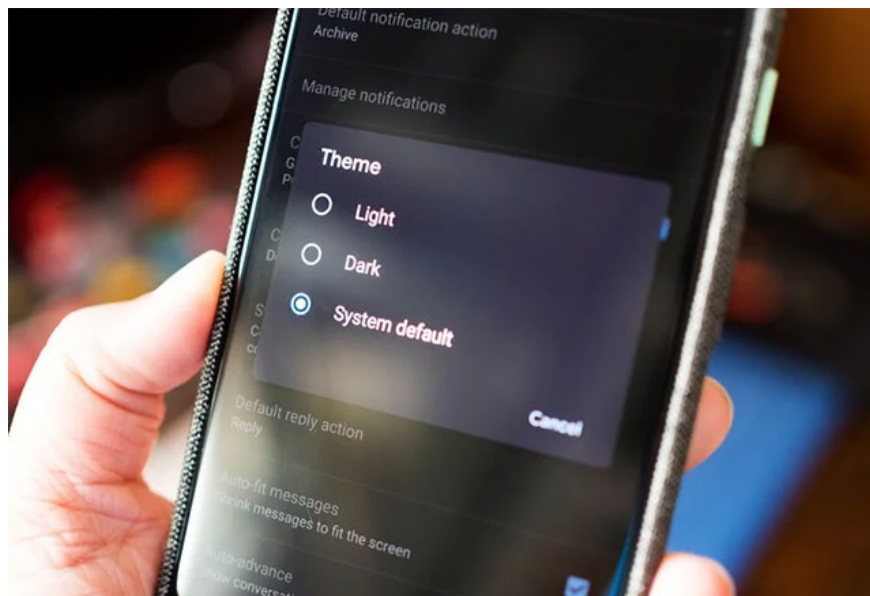

Gmail will be automatically set to dark background if your operating system is also in dark theme

There is also an interesting new feature that is only applied on Pixel phones: When Battery Saver mode is enabled on Pixel phones, the Gmail app will automatically be changed to a dark theme. By default to optimize system power consumption.