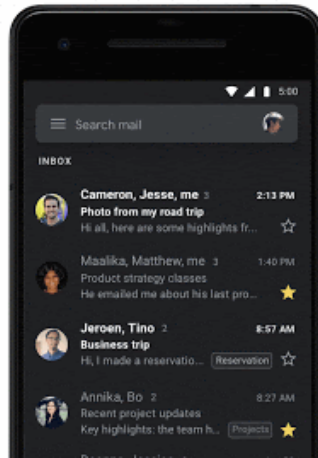

The mobile Gmail application has a dark background

Google has finally added a good background to the Gmail mobile app.

In harmony with the atmosphere 'the home refers to dark mode, people use dark background', and after many days of waiting, Google has finally 'suffered' to add a dark background for the Gmail mobile application. on Android and iOS platforms. Currently this feature is being implemented for users of both Gmail versions of Android and iOS by region.

1. Google introduces a new feature that makes it easy to find important moments in a video

A new update of the Gmail app for Android and iOS, with a dark background, is now in the works

Dark theme or dark theme mode (dark theme - dark mode) has really become a technology trend that has been widely accepted around the world since the beginning of the year. With the benefits that I bring, dark background is increasingly appearing more and more and becoming an integral part of the user interface on every application, platform, and even on websites. society.

Recognizing that trend, Google has now begun to deploy a dark background on some of its important applications, including gmail. Mountain View's move was late compared to many other big companies, but it was better nonetheless!

1. Google Maps added incognito mode Incognito Mode

Dark background on Gmail apps for Android and iOS

Dark background will appear when the Gmail app on your phone is updated to the new version. Of course, this mode will not be enabled automatically by default, but you will have to manually activate, by going to Settings (Settings) -> Themes (Themes) and then select the Dark background (Dark).