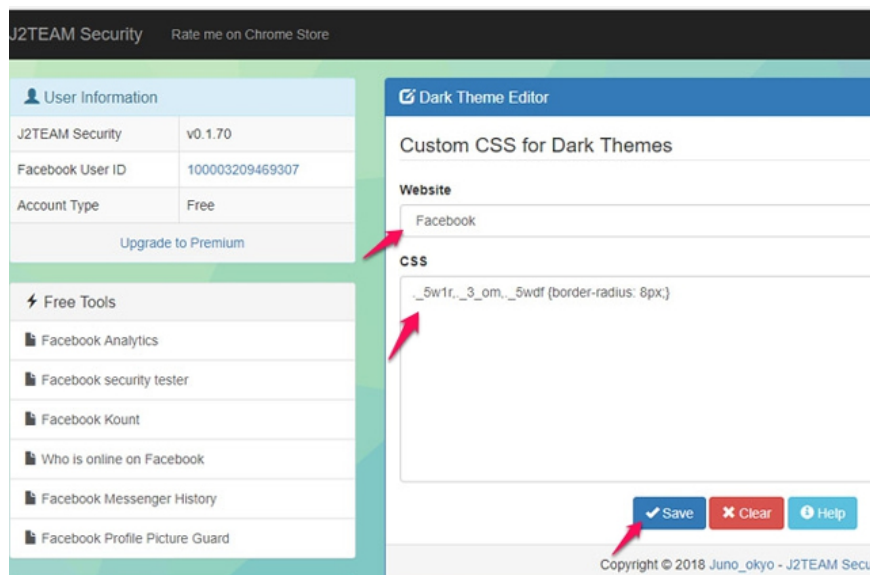

See more:

1. You should not ignore the group chat tricks on Facebook Messenger
2. How to send a self-destruct and secret message on Facebook Messenger
3. How to log out of Facebook Messenger on iOS, Android and Windows Phone
4. How to login to multiple accounts on Facebook Messenger

You finished reading the article "**The interface of Messenger messages is converted to a square and this is a fix**" edited by the [TipsMake](#) team. We hope this article has provided you with many useful tech tips and tricks. You can search for similar articles on tips and guides. Thank you for reading and for following us regularly.