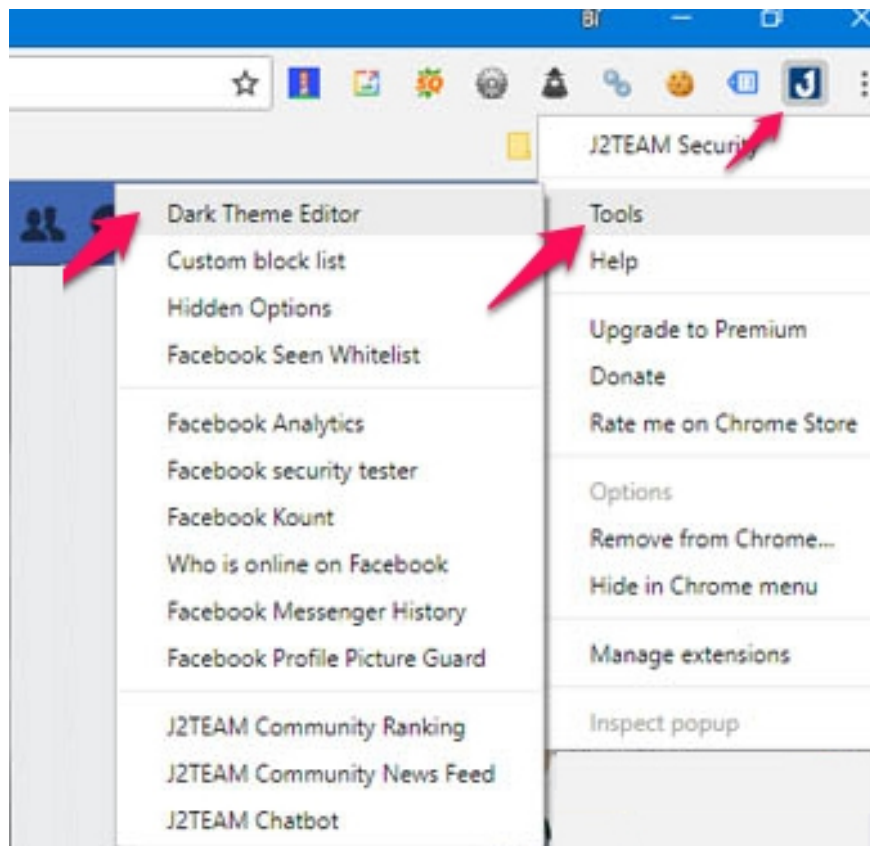

See more:

1. You should not ignore the group chat tricks on Facebook Messenger
2. How to send a self-destruct and secret message on Facebook Messenger
3. How to log out of Facebook Messenger on iOS, Android and Windows Phone
4. How to login to multiple accounts on Facebook Messenger

You finished reading the article "**The interface of Messenger messages is converted to a square and this is a fix**" edited by the [TipsMake](#) team. We hope this article has provided you with many useful tech tips and tricks. You can search for similar articles on tips and guides. Thank you for reading and for following us regularly.