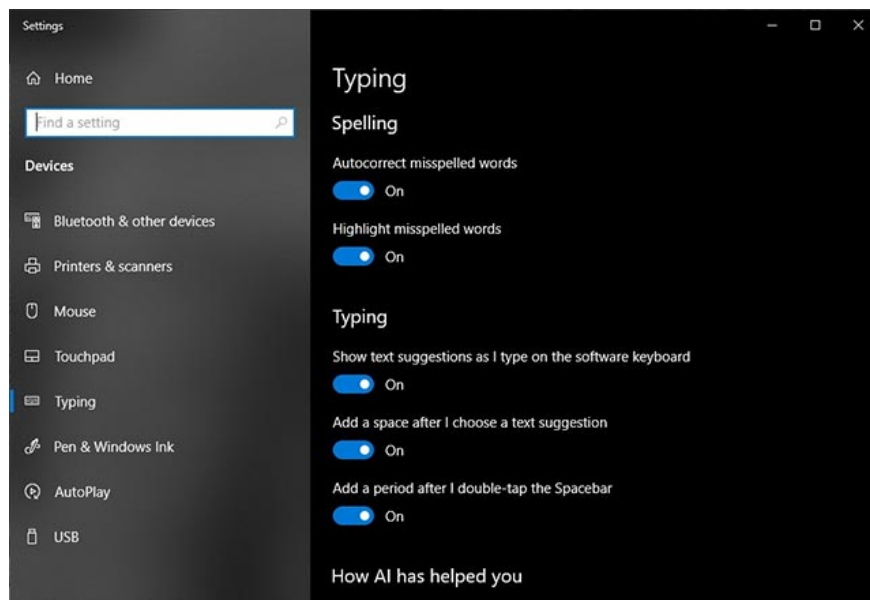

The input experience in Windows 10 20H1 update will be significantly better, and this is the reason

The 20H1 update will also likely focus a lot on the discharge of the input experience in Windows 10.

Windows 10 20H1 will be a relatively large update that Microsoft launched for Windows 10 users this year, with many notable features and improvements. In addition to 'overhauling' the Notification settings, the 20H1 update will likely focus a lot on improving the input experience in Windows 10.

1. Hacker revealed the second Zero-Day, broke Windows' EoP vulnerability patch

Future builds of Windows 10 20H1 will bring new improvements in data entry capabilities by introducing inline text suggestion features on all applications in this operating system. As per the description, while typing on the keyboard, you will see suggestions of word and word suggestions from Microsoft, which will be the words that you most likely will type, just press the Tab key. and word suggestions will be used, so you won't have to waste time typing specific words. In fact, this is not a new feature, it has appeared too popular and has a useful role on mobile input tools, but unfortunately now appears on Windows 10.