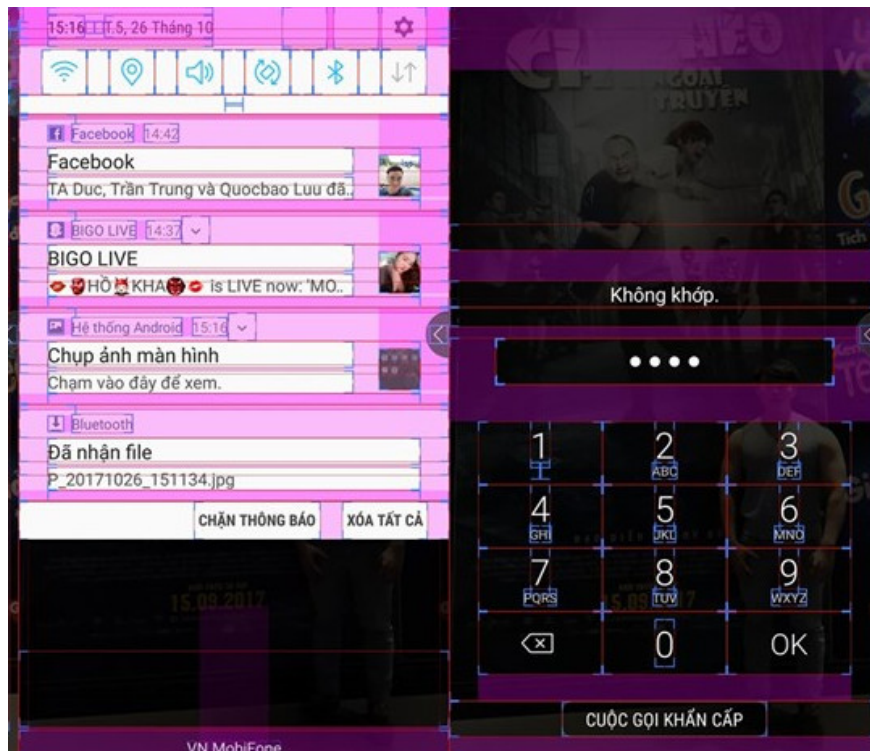

3. Display layout boundaries

All applications or features on the phone will have a layout boundary, which will certainly make the victim crazy because he doesn't understand why his phone is like that.

4. Forced to use RTL layout