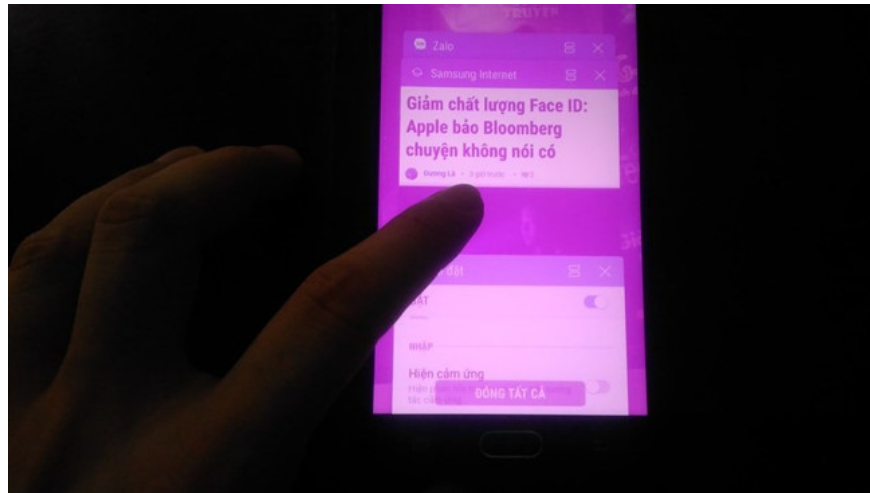

The next troll is that you show the touch screen, now, when the victim touches the phone screen to use it, the device will blink continuously, the more you will try to blink the stronger.