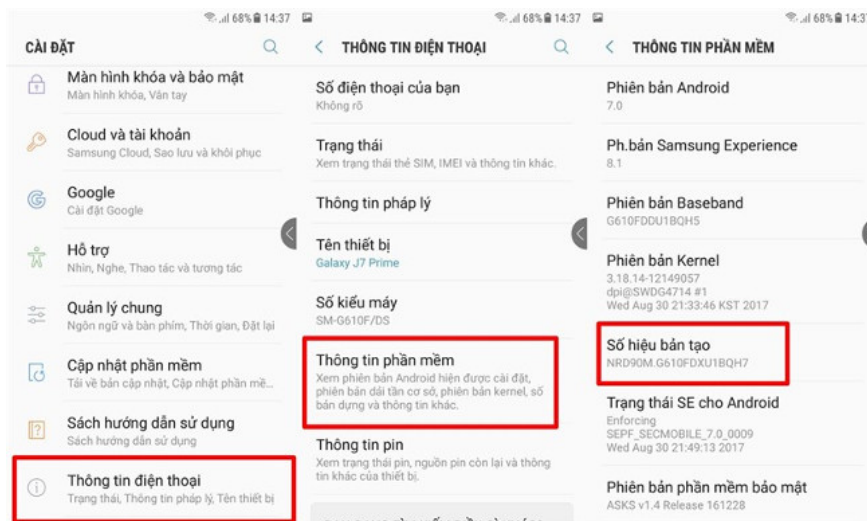

The hidden features on Android used to troll extremely interesting friends

On Android smartphones or tablets, there are 5 hidden features that can be used to troll friends who are afraid of being green. In fact, normal users will be hard to recognize and easily deceived.

For those who do not have laptops available to make the screen blue to death to troll friends, do not be sad, now on Android smartphones or tablets have also integrated extremely interesting features so you can troll friends afraid of blue face.

Certainly with these jokes will help people have relaxing moments as well as learn more useful features on their smartphones. If you are interested in this joke, please join the Network Administrator.

Specifically, these 5 hidden features are all within the Developer Settings (Developer Options) section. If your smartphone has not been activated the Developer Options folder, you can follow the instructions below: First go to **Settings> Phone information> Software information> Continuous touch 7-9 times to the line Version number** .

After you have completed the above step, you will return to the Settings section, and you will be presented with the Settings for developers section. Now it's time to troll your friends.