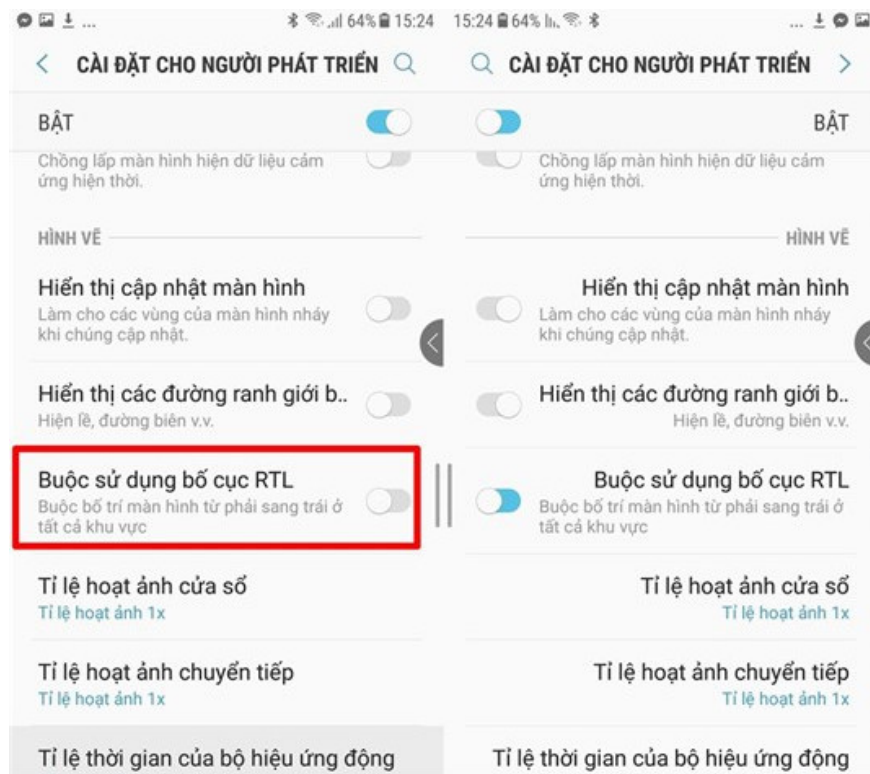

In the Settings section for developers, you turn on the cursor position, when swiping to the main screen the cursor will leave the zigzag, even if the screen is turned off, it will startle the victim. I thought my smartphone was broken.

2. Display the update screen

The next troll is that you show the touch screen, now, when the victim touches the phone screen to use it, the device will blink continuously, the more you will try to blink the stronger.

3. Display layout boundaries

All applications or features on the phone will have a layout boundary, which will certainly make the victim crazy because he doesn't understand why his phone is like that.

4. Forced to use RTL layout

Continuing with the 4th joke, please select Forced to use RTL layout, at this time the interface as well as the layout on the phone will be flipped up, nowhere.

5. Finally simulate color space

Also on the Developer Settings section, you choose to simulate color space, select Color blindness at this time, the machine interface will turn into full black and white. Other color options apply the same