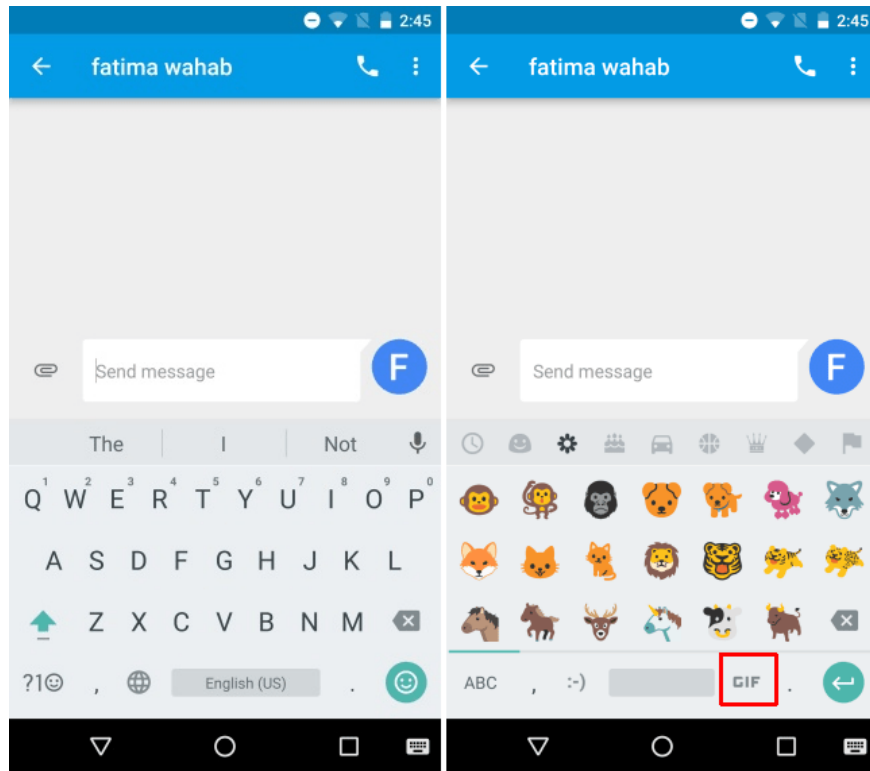

# The find and send GIFs from the keyboard on Android 7

As of Android 7.1, the default Google Keyboard adds GIF search. With GIF support, users do not need to install a third-party keyboard to find and send GIF images. This integrated support feature is similar to emoji. Users can convert to GIF interface, search GIF by topic and send GIF with just one click.

Although Android has been supporting third-party keyboards for a long time, however, third-party keyboard apps available on Android often focus on providing users with a faster text messaging experience. As of Android 7.1, the default Google Keyboard adds **GIF search** . With GIF support, users do not need to install a third-party keyboard to find and send GIF images. This integrated support feature is similar to emoji. Users can convert to GIF interface, search GIF by topic and send GIF with just one click.

## **Note:**

To use the GIF feature on the keyboard, your Android device must run Android 7.1 by default.

Open the Message application or any application that allows you to compose text messages. Click **the** small **smiley button** located next to the space bar. Now you'll switch to the emoji keyboard window. On emoji keyboard you will see the GIF button next to the space bar. Click on that button.