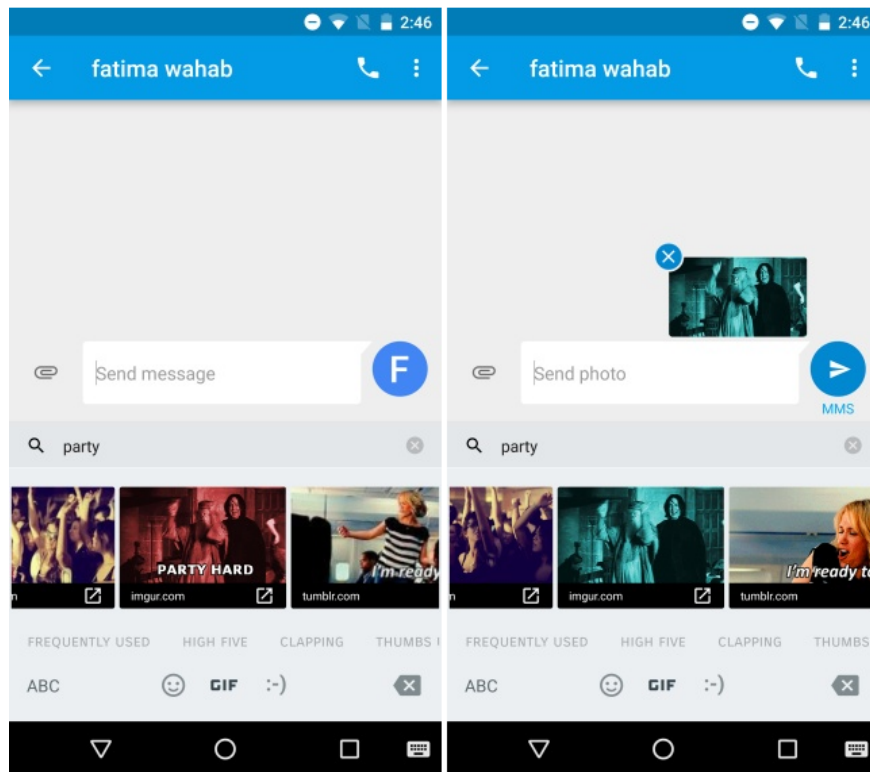

The GIF layout classifies into different categories and you can easily find the GIF images you need. If there is no GIF image you need, you can search through the integrated Search feature. After finding the GIF you want to send, click the **Send** button to send the GIF image.