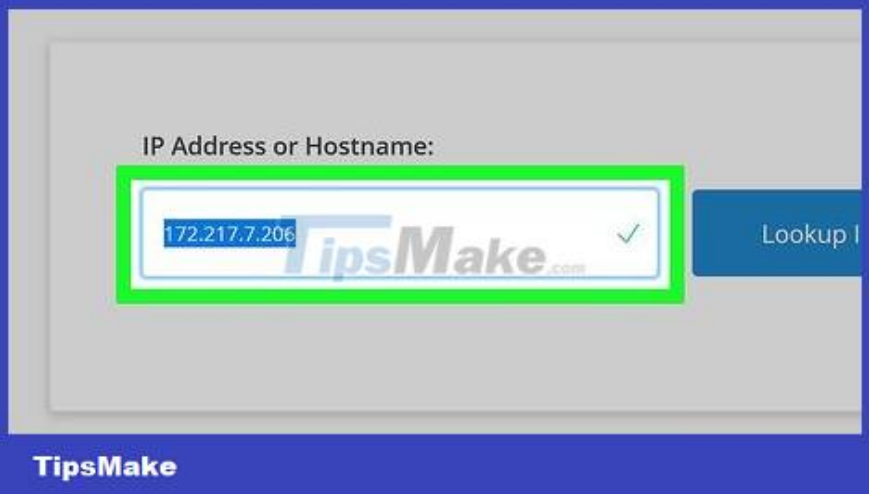

You can click More to the right of the "IP address registrant:" heading to view relevant city information.

If WolframAlpha does not display IP address information, try IP Lookup

Use IP Lookup

Find the IP address you want to retrieve. You can find the IP address of a website on Windows, Mac, iPhone and Android platforms.

You can also find the Skype user's IP address if needed.

Open the IP Lookup page. Visit <https://community.spiceworks.com/tools/ip-lookup/> from a web browser.

Click the search bar. This is the white box below the "IP Address or Hostname" heading.