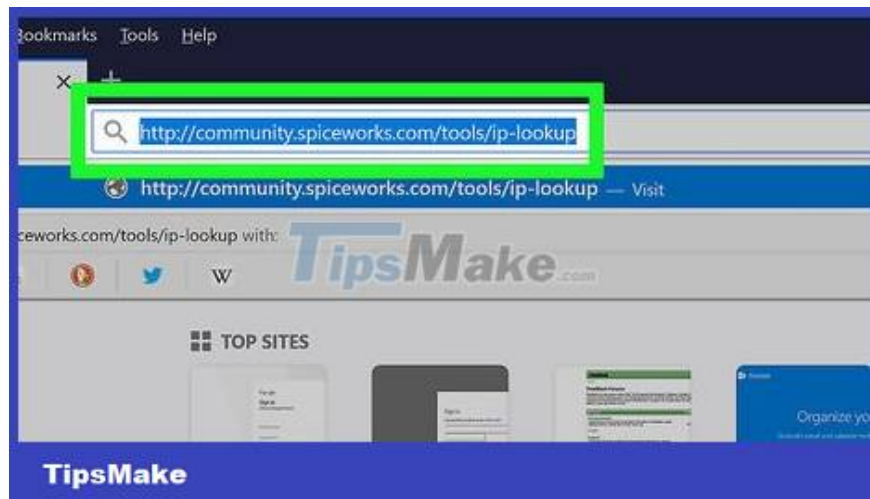

Open the IP Lookup page. Visit <https://community.spiceworks.com/tools/ip-lookup/> from a web browser.