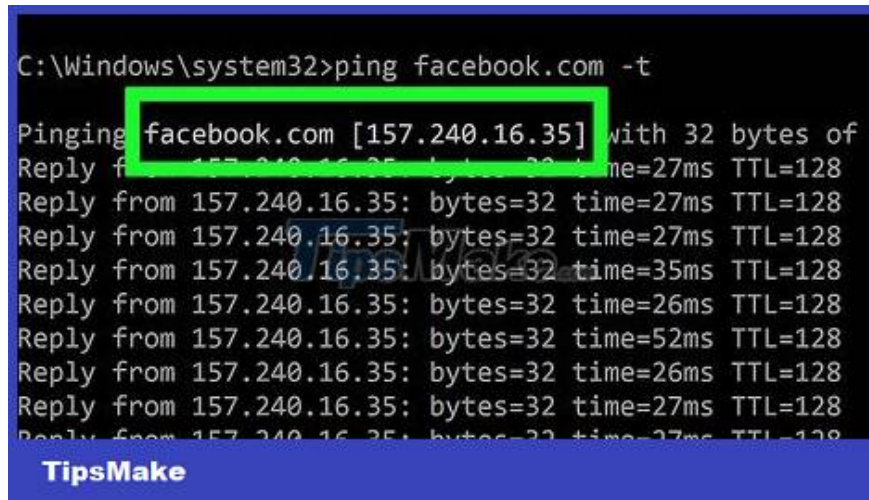

The easiest way to Find IP Address

This is an article that shows you how to find the relative geographic location of an IP address. To trace an IP address, you must first have an IP address.

Using WolframAlpha

Find the IP address you want to retrieve. You can find the IP address of a website on Windows, Mac, iPhone and Android platforms.

You can also find the Skype user's IP address if needed.

Open the WolframAlpha page. Visit [page here](#) from a web browser.

Click the search bar at the top of the page.

Enter the IP address you want to find. For example, if you want to retrieve the IP address of Facebook, enter 157.240.18.35 in the search bar.

Press ? Enter. This is the operation to find the location information of the IP address.