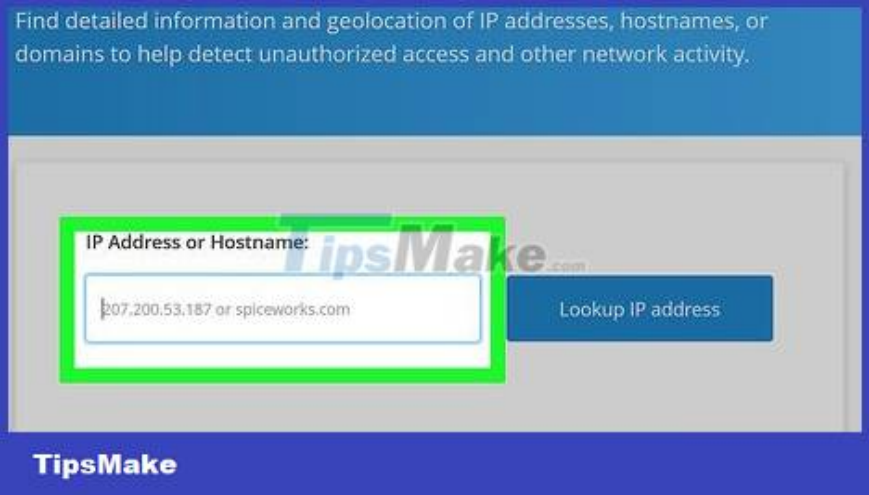

You can click More to the right of the "IP address registrant:" heading to view relevant city information.

If WolframAlpha does not display IP address information, try IP Lookup

Use IP Lookup

Find the IP address you want to retrieve. You can find the IP address of a website on Windows, Mac, iPhone and Android platforms.

You can also find the Skype user's IP address if needed.

Open the IP Lookup page. Visit <https://community.spiceworks.com/tools/ip-lookup/> from a web browser.

Click the search bar. This is the white box below the "IP Address or Hostname" heading.