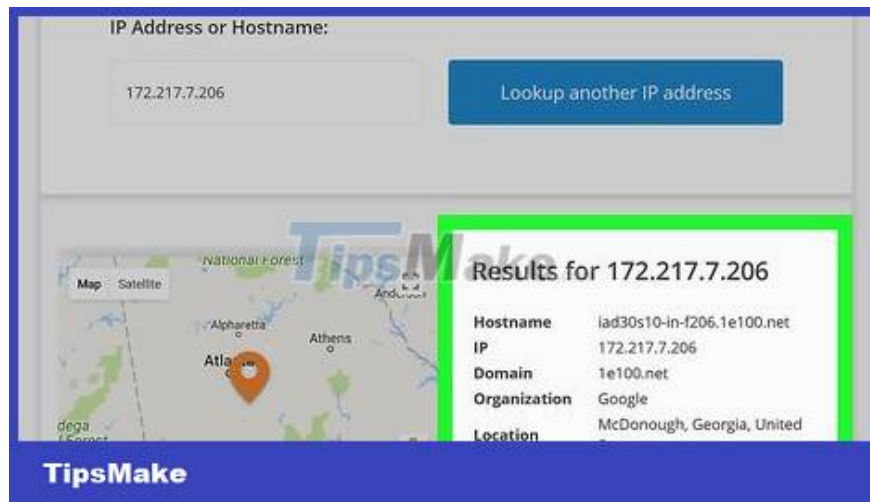

Click the search bar at the top of the page.

Enter the IP address you want to find. For example, if you want to retrieve the IP address of Facebook, enter 157.240.18.35 in the search bar.

Press ? Enter. This is the operation to find the location information of the IP address.

You can click More to the right of the "IP address registrant:" heading to view relevant city information.

If WolframAlpha does not display IP address information, try IP Lookup

Use IP Lookup

Find the IP address you want to retrieve. You can find the IP address of a website on Windows, Mac, iPhone and Android platforms.

You can also find the Skype user's IP address if needed.

Open the IP Lookup page. Visit <https://community.spiceworks.com/tools/ip-lookup/> from a web browser.

Click the search bar. This is the white box below the "IP Address or Hostname" heading.

Enter the IP address you found. For example, you would enter 172.217.7.206 to search for one of Google's addresses.

Click **Lookup IP** . This is the blue button to the right of the text input field. With this operation, the search for the IP address you entered will be conducted immediately.