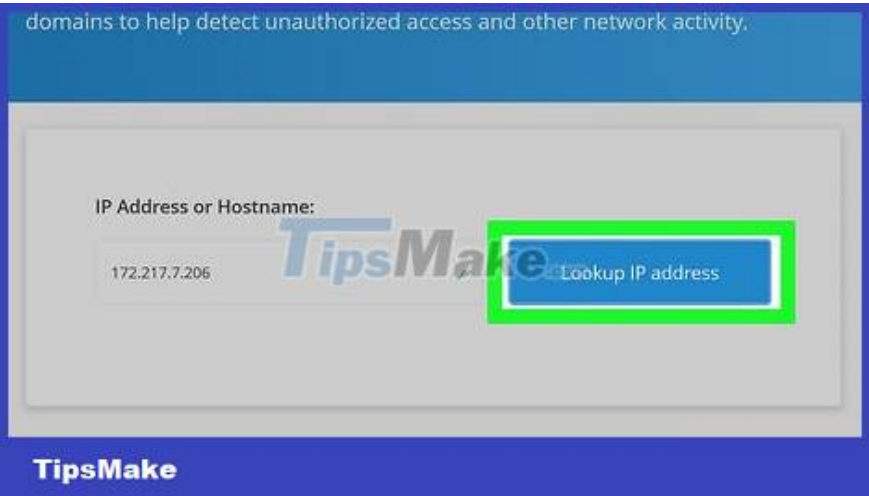

You can also find the Skype user's IP address if needed.

Open the IP Lookup page. Visit <https://community.spiceworks.com/tools/ip-lookup/> from a web browser.

Click the search bar. This is the white box below the "IP Address or Hostname" heading.

Enter the IP address you found. For example, you would enter 172.217.7.206 to search for one of Google's addresses.

Click **Lookup IP** . This is the blue button to the right of the text input field. With this operation, the search for the IP address you entered will be conducted immediately.