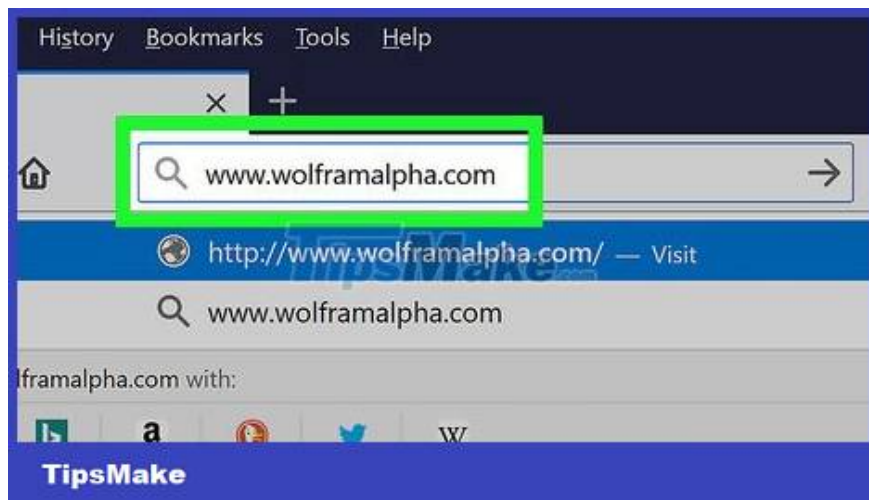

The easiest way to Find IP Address

This is an article that shows you how to find the relative geographic location of an IP address. To trace an IP address, you must first have an IP address.

Using WolframAlpha

Find the IP address you want to retrieve. You can find the IP address of a website on Windows, Mac, iPhone and Android platforms.

You can also find the Skype user's IP address if needed.

Open the WolframAlpha page. Visit [page here](#) from a web browser.

Click the search bar at the top of the page.

Enter the IP address you want to find. For example, if you want to retrieve the IP address of Facebook, enter 157.240.18.35 in the search bar.

Press ? Enter. This is the operation to find the location information of the IP address.