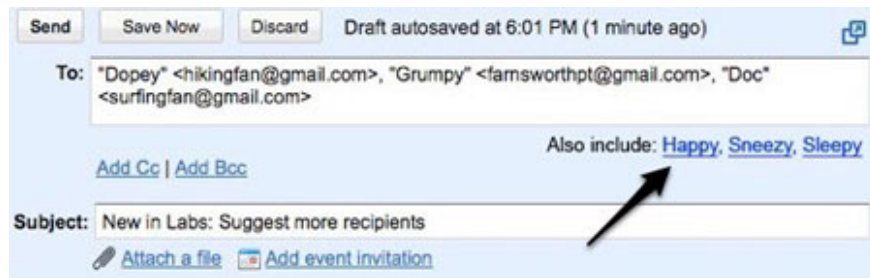

This is a " *great idea but too weak to deploy* " feature. As its name suggests, Gmail Undo Send allows you to recall an email that has just been sent. It sounds useful, but the problem is: you only have 5 seconds to use this feature. Over that time, the Undo Send will be completely useless.

How many times do you realize that you've made a mistake in just 5 seconds? If the duration is longer, "Undo Send" will be a very good feature.

4. Suggest additional recipients

"Suggestions to add recipients" (Suggest More Recipients) will display a list of addresses that may be, you will want to text each time you send a new email. The suggestions are based on the addresses you contact most often. Unless you like to insert recipients at random, this feature only annoys the screen.

5. Random signature

Random signatures will display a random maxim / quotations at the end of every email you send. Often it will make the content of the letter become extremely long, confused and disturbing the recipient.

You finished reading the article "**The 5 best and worst features of Gmail Labs**" edited by the [TipsMake](#) team. We hope this article has provided you with many useful tech tips and tricks. You can search for similar articles on tips and guides. Thank you for reading and for following us regularly.