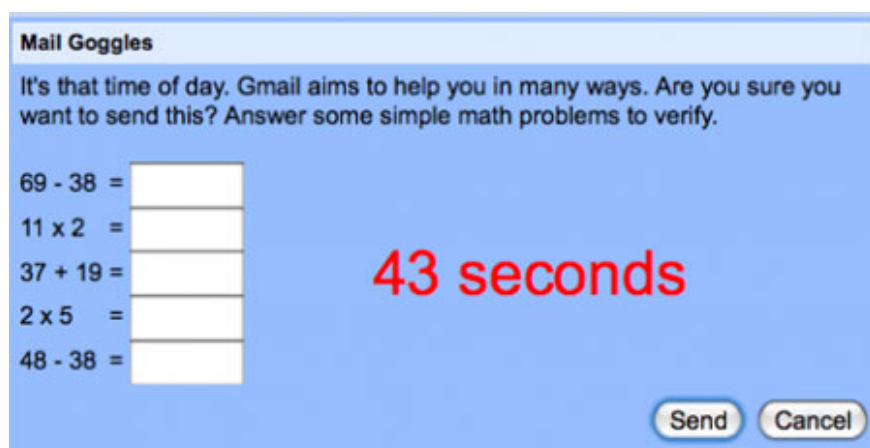

Preview feature of Gmail Labs allows you to preview the content of YouTube, Picasa, Flickr or Yelp pages right in the email. Any links related to these pages will be automatically converted into Gmail by the "full" window.

4. Customizable keyboard shortcuts

Do you hate using a computer mouse? With the AutoHotKey feature of the Windows operating system, you will be able to create some shortcut keys for the most common operations on your computer.

It can be said, Gmail Labs' custom keyboard shortcuts "brought this power directly to the Webmail interface. Although Gmail already has a number of default keyboard shortcuts, the "customizable" bar will allow you to freely swing to your liking.

5. SMS immediately while chatting

The appeal of this feature is easy to see. We all know how big the SMS messaging charges on mobile phones can be, especially when you are fans of SMS again. Now, with this feature, you will be able to send and receive messages right inside your Gmail window, of course without losing any money.

The worst features

1. Mail Goggles

This is probably one of the least useful features that Gmail Labs has ever introduced to users. Designed to prevent you from sending highly-regretful emails, Mail Goggles will force you to answer some simple operations before pressing the "send" button. However, activating the "PC" application on your PC is not difficult and you can easily overcome this barrier.

2. E-Mail Addict (Email Addiction)

We don't like mail addiction, but the E-Mail Addict feature of Gmail Labs can't help but make you angry. It will freeze your screen within 15 minutes of activating this feature. All you have to do is stand up, breathe and relax. Of course, this idea is quite new and funny, but its practical application is quite limited.

3. Cancel the sending order