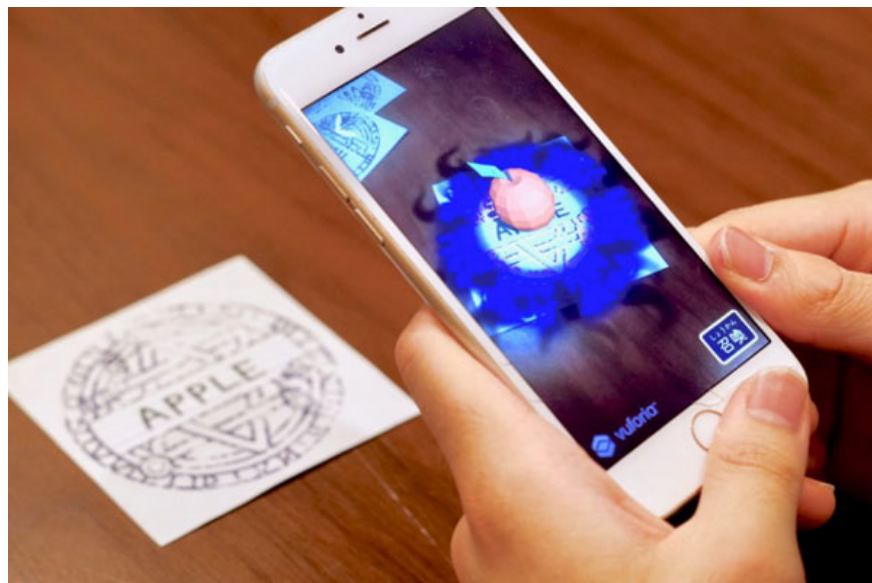

It is an interesting language learning app but unfortunately, Spell Master AR has not officially launched yet. However, Katakoto said Spell Master AR will be downloaded for free for both iOS and Android.

See more:

1. Applications to learn Korean on the phone
2. How to learn English on Chrome through the Remembermy utility
3. 5 ways to learn 'unusual' foreign languages ??on a PC or smartphone

You finished reading the article "**Spell Maste AR, an interesting Japanese language learning app that allows you to display objects like magic**" edited by the [TipsMake](#) team. We hope this article has provided you with many useful tech tips and tricks. You can search for similar articles on tips and guides. Thank you for reading and for following us regularly.