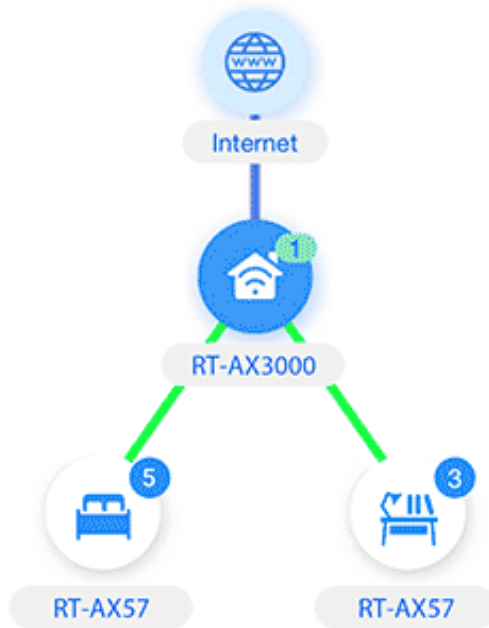

## Intelligent network management

ASUS routers provide a smart network management interface that lets you control and customize network settings easily. You can manage and prioritize bandwidth for different devices, create Wi-Fi schedules, and even configure virtual private networks (VLANs) for enhanced security.

10:57

Home

RT-AX3000

LAN IP >>

192.168.50.1

Network Name

AX3000 V2

### AiMesh WiFi System

Add Node

Optimization

Home

Devices

Insight

Family

Settings