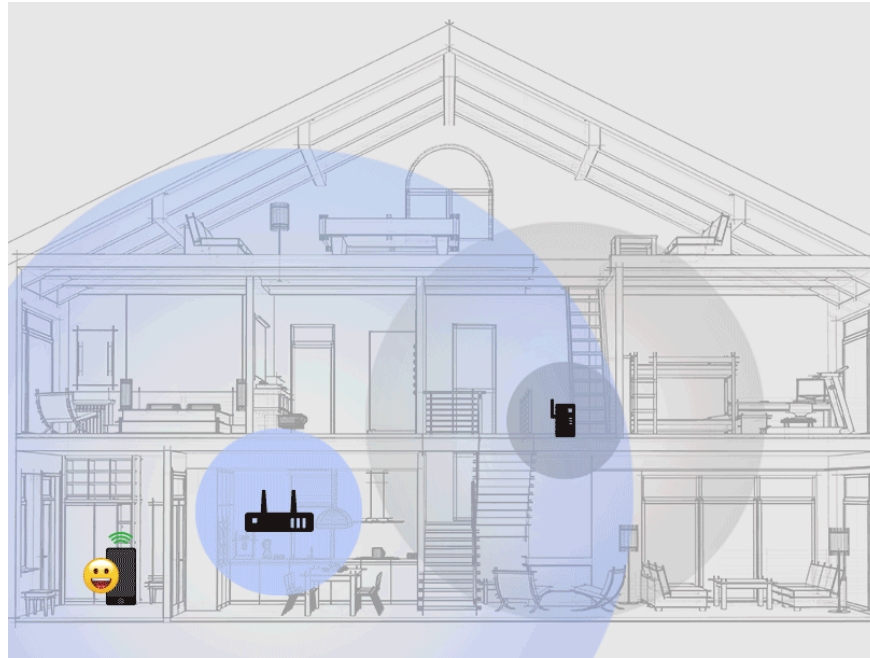

## Connect WiFi 6 routers together with AiMesh

One of the standout features of ASUS routers is the ability to connect WiFi 6 routers together via AiMesh technology. This allows you to expand your WiFi network easily and flexibly. By combining multiple ASUS routers into a single mesh network, you can enjoy high speeds and extended coverage throughout your home or office.