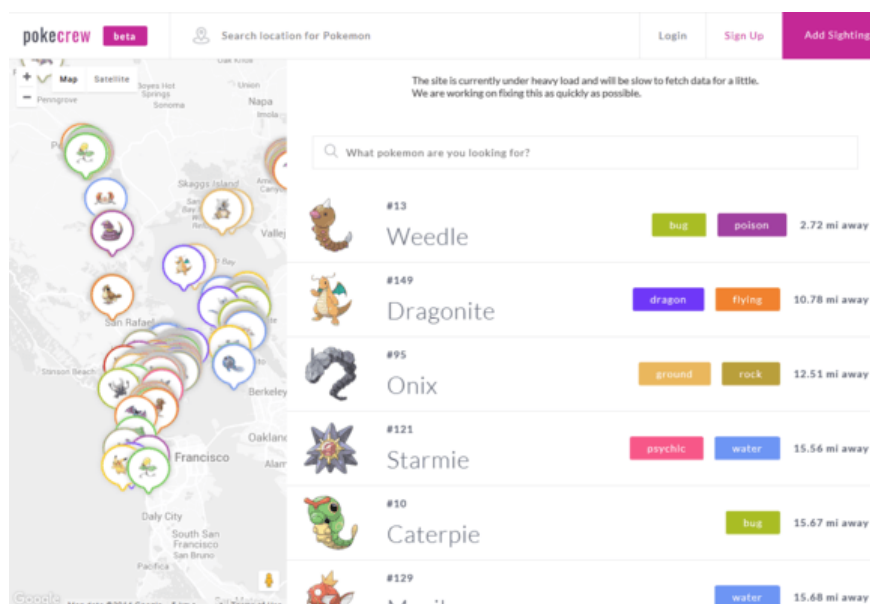

If you're wondering how to locate Pokemon GO or how to find Pikachu, Scyther, Electabuzz and some other rare Pokemon. Please refer to the following article of Network Administrator.

Currently there are at least 4 Pokemon GO maps: first Pokecrew.com, the origin of your location starts to show Pokemon nearby. And luckily, if you live in the Boston area, a Google Map called Gotta Catch 'Em All will display a list of all the locations players find and a list of rare and extreme Pokemon. rare.

A separate Google Map map pinned Pokemon positions in Seattle and Tennessee. Pokemapper also provides users with an overview of Pokemon locations but not as 'sophisticated' as other websites.

The player's task is to go out to the 'real world' and find new Pokemon. Pokemon can 'park' in many different positions, such as at stores, and some other locations. Each user can 'catch' a Pokemon using Pokeball, then train Pokemon at the 'gym' room.

With beginner players can use some elements such as aroma (incense) and prey to "attract" Pokemon.

So which map should you use? The advice for you is to use a drop-down version that allows you to enter a specific Pokemon name, then display the location of that Pokemon as well as quick instructions on how to reach them.

If you live in the Boston area, your advice is to use the Gotta Catch 'Em All map, both easy to understand and detailed.

The second map you can use is Pokecrew.com. The map will quickly display the types of Pokemon closest to you and allow you to scan a map near your location and discover everything in it.