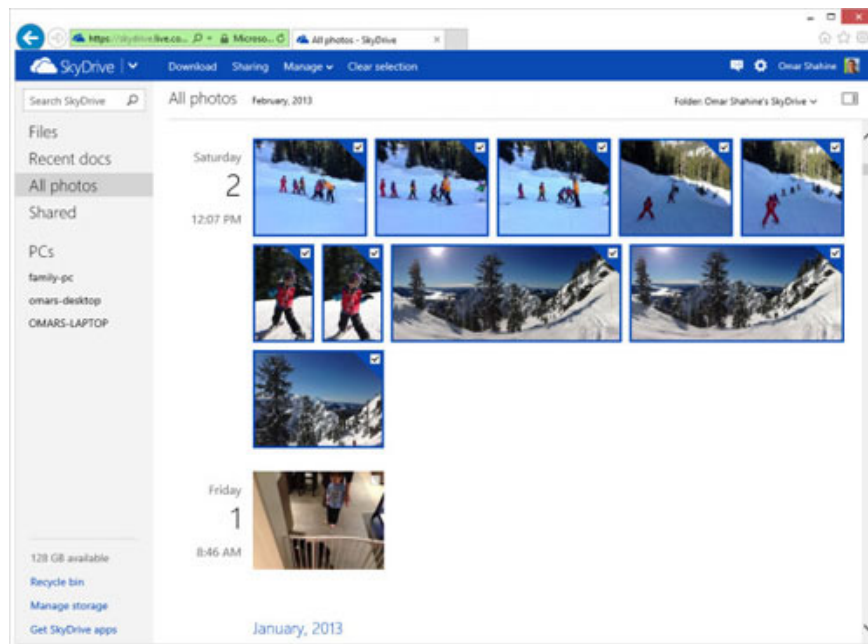

SkyDrive supports viewing animations

Microsoft on July 30 updated the SkyDrive data store on its web site with many new enhancements, including the addition of animation (* .GIF).

Microsoft on July 30 updated the SkyDrive data store on its web site with many new enhancements, including the addition of animation (* .GIF).

According to *Neowin* , the new version of SkyDrive also supports viewing high resolution images on high DPI screens. Specifically, SkyDrive will automatically assess how the screen is viewing the saved image on SkyDrive with DPI resolution, it will give the corresponding image quality.

SkyDrive has just got a new version on the web

Besides, SkyDrive also for the first time supports viewing dynamic images (* .GIF), allowing users to experience live funny images without having to go through the third application.