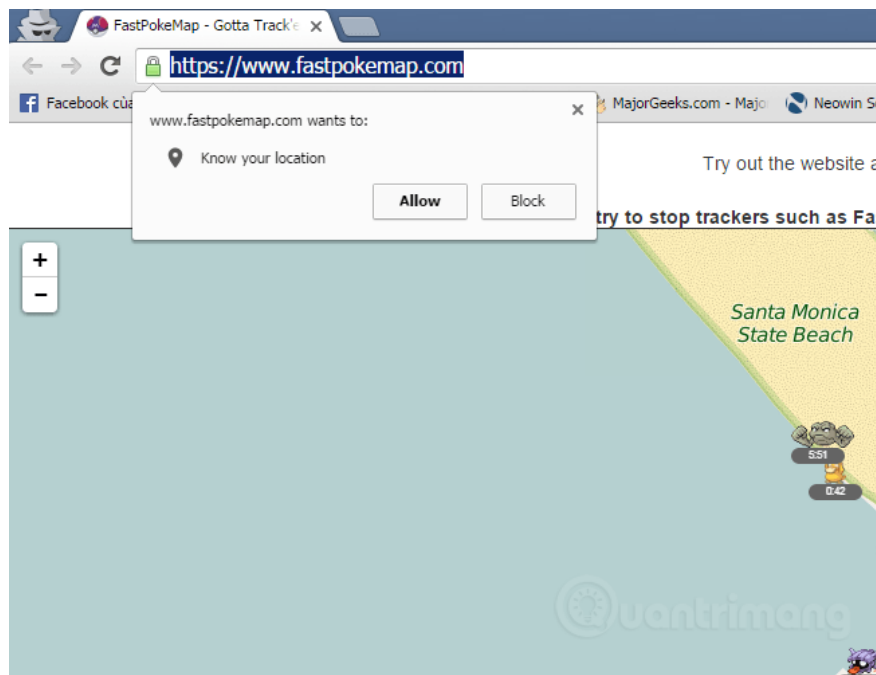

The game Pokemon GO was born and appeared in Vietnam has created a wave of virtual reality gaming interactions between mobile devices and life, Pokemon species that are only known through animated films, books The painting has become more lively than ever. But the development of strict Niantic rules to prevent players from abusing support tools also brings annoyance, such as those who have no conditions to move much, go far away, how hard it is. Know where Pokemon are located around the area they live in. In the article below, TipsMake.com will introduce you to another support tool, and of course completely legal with the name FastPokeMap will help to sit one seat can also locate the species. Pokemon around.

## What is FastPokeMap?

1. In fact FastPokeMap only works on the browser, so you must always turn on the accompanying Browser application.
2. Scanning is only accurate within a radius of 50-60 meters. So if you sit still one seat continuously, it will not be accurate.

## How to use FastPokeMap?

Very simple, on a mobile phone or computer, you access the address:

1. <https://www.fastpokemap.com/>

Choose Allow or Allow if Chrome shows the message you want to access to know your location and address. Enter the location in the search box and press Enter to Search, or the browser will automatically display the surrounding area:

Hovering between up or down to zoom in or out, if any Pokemon is found around, FastPokeMap will display corresponding to the icon on the map, in that map circle or in the upper right corner of the screen . As here, I scanned and found no children around Duy Tan, Dich Vong Hau, Cau Giay areas. Note that on mobile, you turn off the screen rotation lock function to see in horizontal mode offline. **Wish you success with FastPokeMap!**