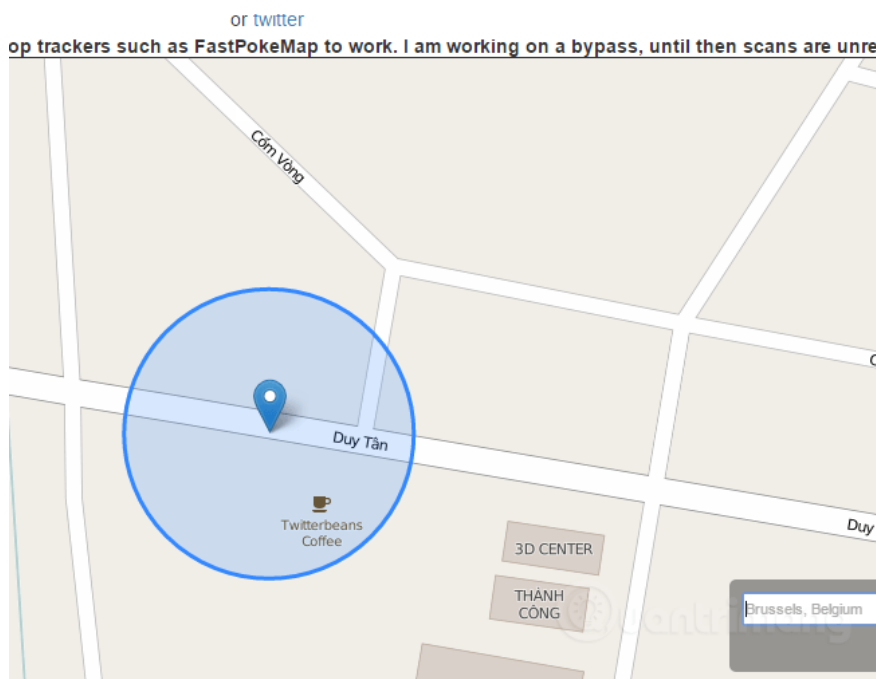

## What is FastPokeMap?

1. In fact FastPokeMap only works on the browser, so you must always turn on the accompanying Browser application.
2. Scanning is only accurate within a radius of 50-60 meters. So if you sit still one seat continuously, it will not be accurate.

## How to use FastPokeMap?

Very simple, on a mobile phone or computer, you access the address:

1. <https://www.fastpokemap.com/>

Choose Allow or Allow if Chrome shows the message you want to access to know your location and address. Enter the location in the search box and press Enter to Search, or the browser will automatically display the surrounding area:

Hovering between up or down to zoom in or out, if any Pokemon is found around, FastPokeMap will display corresponding to the icon on the map, in that map circle or in the upper right corner of the screen . As here, I scanned and found no children around Duy Tan, Dich Vong Hau, Cau Giay areas. Note that on mobile, you turn off the screen rotation lock function to see in horizontal mode offline. **Wish you success with FastPokeMap!**